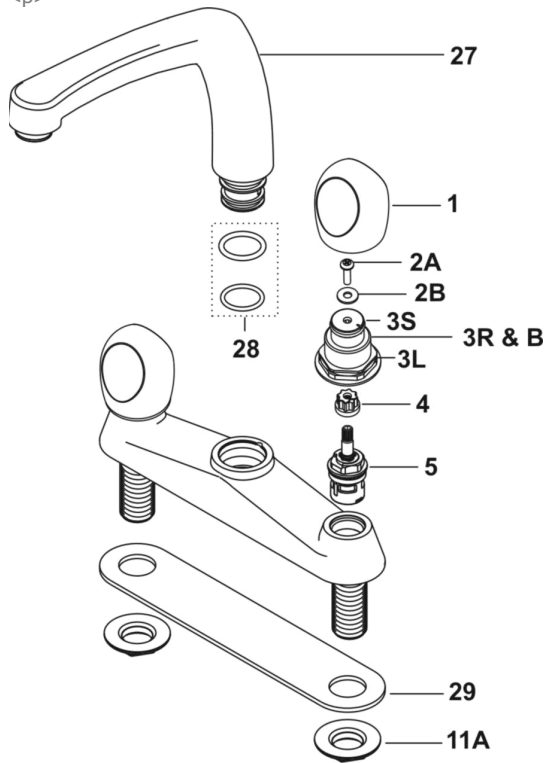

ARMITAGE SHANKS SANDRINGHAM AH S7934 KITCHEN DECK MOUNTED TWINFLOW

<p>

<b>Ref.</b>	<b>Description</b>	<b>Part No.</b>
1	Metal handwheel	-
2A	Screw	-
2B	Washer	-
3R	Handwheel fixing bush red	-
3B	Handwheel fixing bush blue	-
3S	Small handwheel bush o-ring	-
3L	Large handwheel bush o-ring	-
4	Drive insert	-
5	1/2 SE CERAMIC DISC CARTRIDGES - PAIR ** SPARES **	S960025NU
5a	1/2 SE ceramic disc cartridge	E960583NU
11A	Back nut G1/2	EESM40700067
28	Swivel spout repair kit	-
29	Kitchen deck sealing gasket	-
30	Kitchen monoblock sealing ring	-