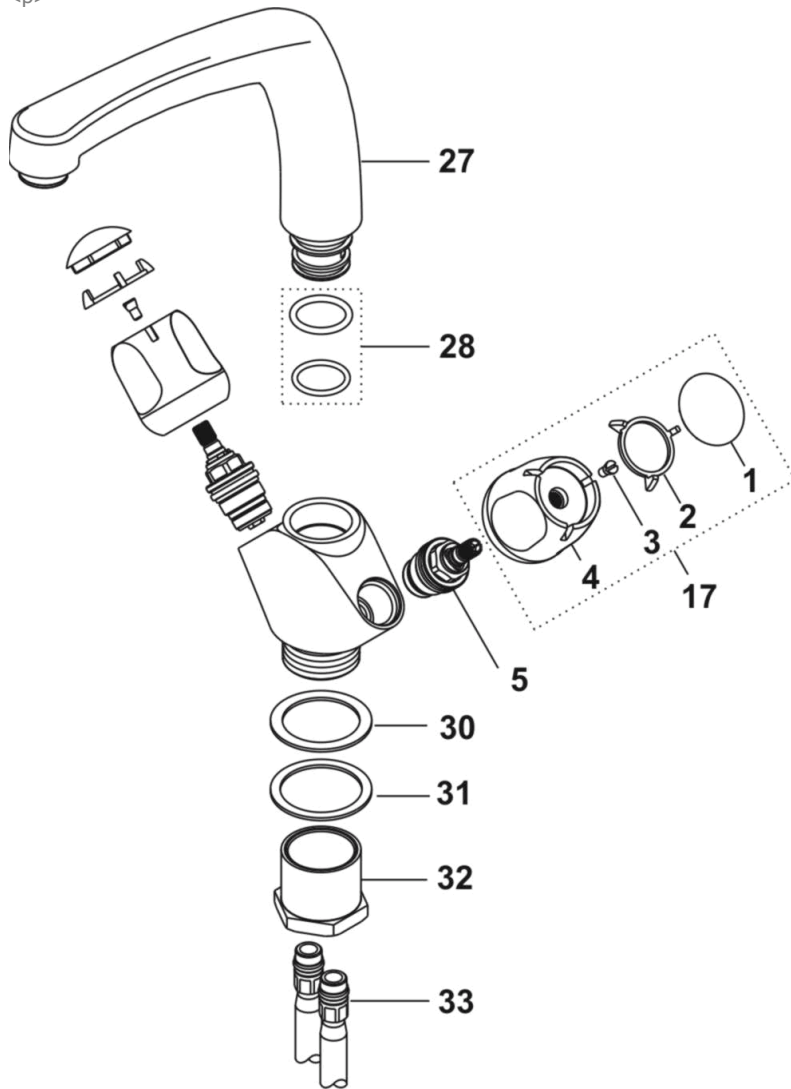

<p>

Ref.	Description	Part No.
1	Handwheel Cap	-
2	Index ring	-
3	Fixing screw M4	A91831914
4	Plastic handwheels Sandringham	-
5	AS rubber valve internal headwork Pair	A951130NU11
17	Pair of handles complete	S960137AA
19	Seating washers set of four	S960141NU
26	AQUADISC FLOW STRAIGHTENER	E910264AA
27	Replacement spout complete	E950180AA11
28	Spout repair kit?	-
30	Deck sealing washer	S960063NU
31	Slip washer	S960063NU
32	M33 X 1.5 REVERSIBLE BACKNUT	E90483520
33	Flex tails	S960172NU