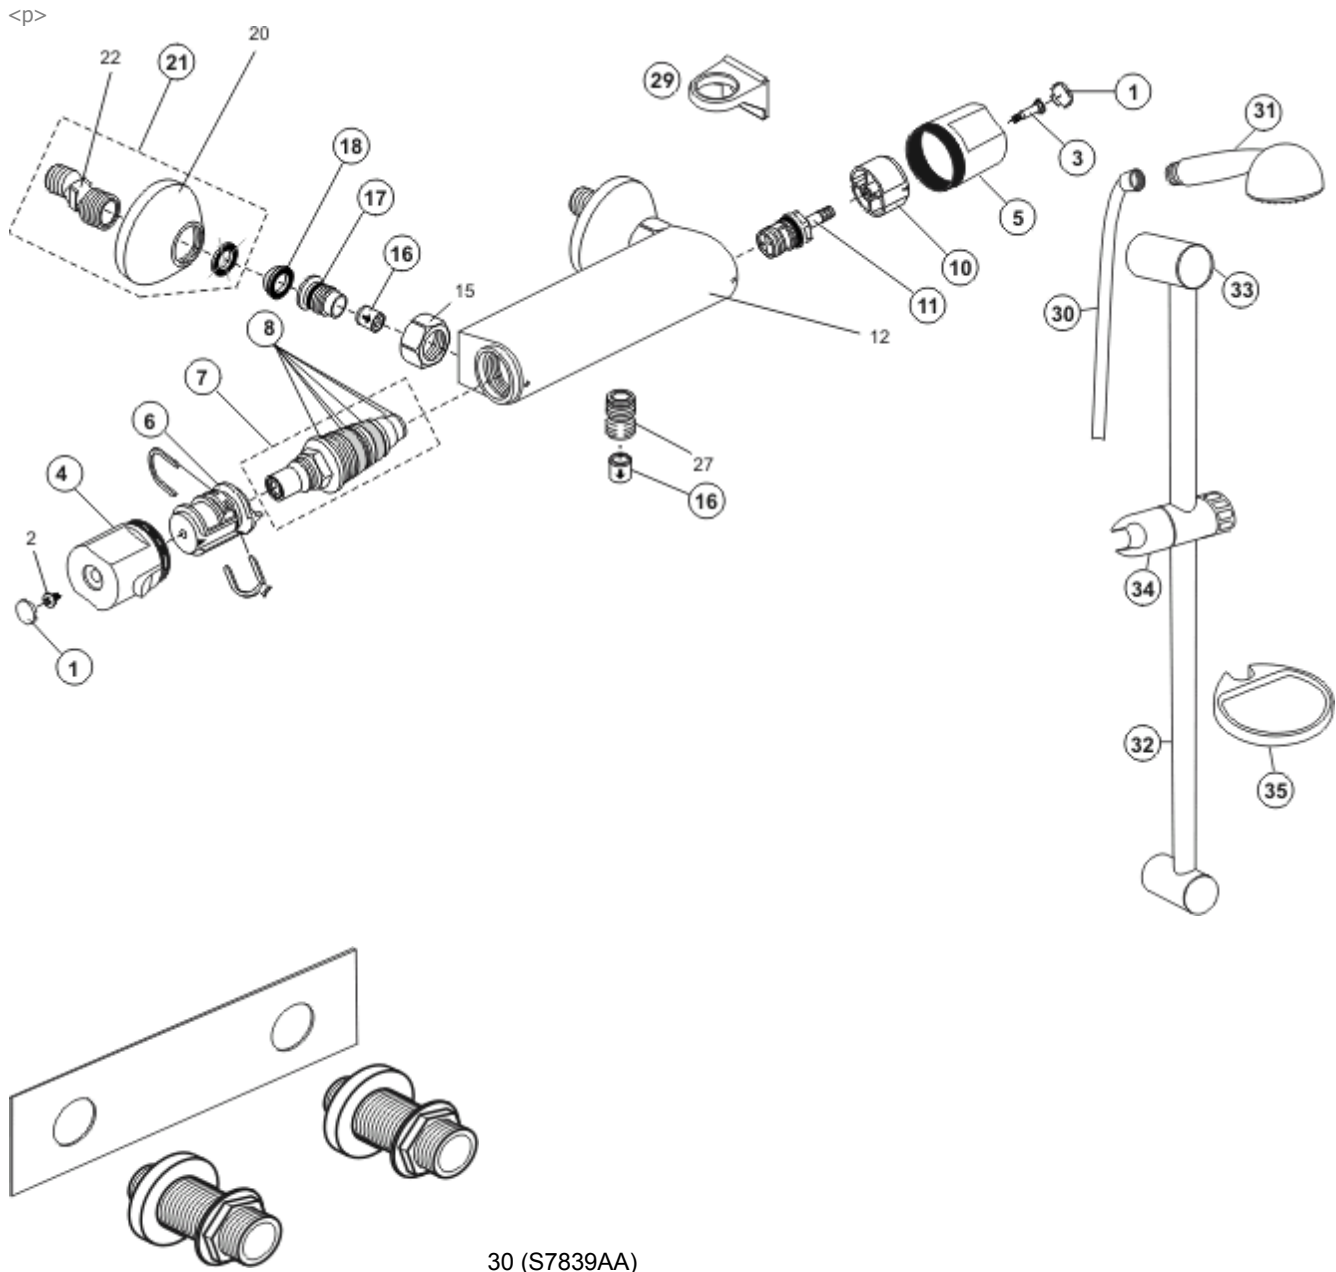

ARMITAGE SHANKS SANDRINGHAM SHOWERS S7834AA Exposed Wall Mounted Shower Mixer

Ref.	Description	Part No.
1	Screw cap	A962361LJ
3	Screw	A962998NU
4	Temperature handle	A960834AA
5	Flow control handle	A960833AA
6	Temperature handle carrier	A963427NU
7	Thermostatic cartridge	A962229NU
8	Thermostatic cartridge repair kit	A962230NU
10	Flow control handle carrier	A963432NU
11	Flow control cartridge (180°)	A994050NU11
16	Check valve	A962594NU
17	O-ring	A961810NU
18	Strainer	A962595NU
21	S-connector and escutcheon set	A960975AA
29	Restraining bracket	EEM13490001
30	Shower hose	S7839AA
31	Handspray	-
32	Slide bar	-
33	Bracket	-
34	Slider	-
35	Soap dish	-
30	1st fix kit for panel walls	S7839AA