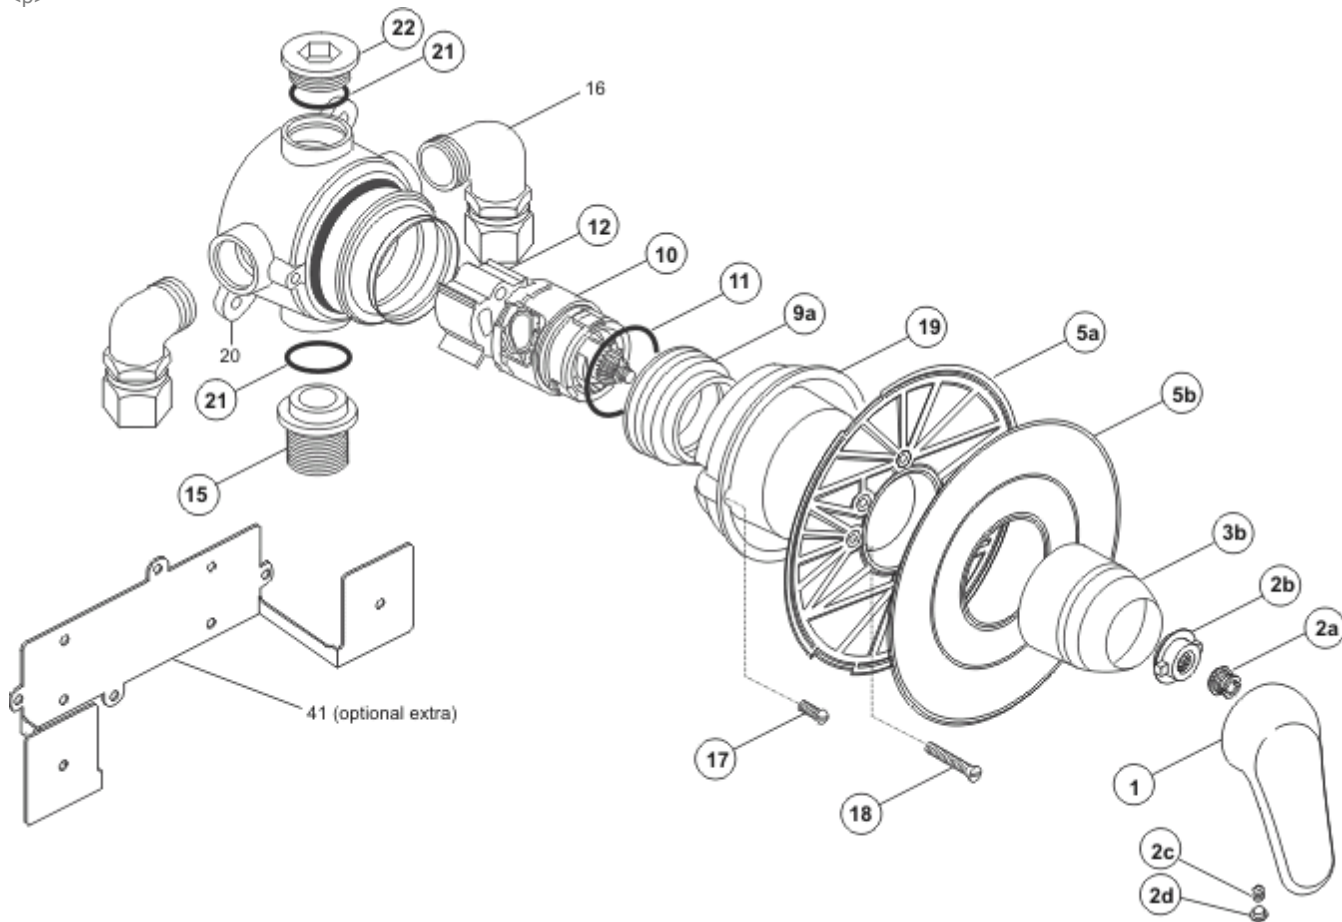

<p>

Ref.	Description
1	Sandringham Blend lever
2a	Drive insert nut
2b	Drive insert
2c	Lever grub screw
2d	Lever cover cap
3b	Shield
5	Cover plate complete
9a	Cartridge locking ring
10	Multiport cartridge small
11	Cartridge sealing o-ring
12	Multiport flow adaptor
15	Outlet nipple
16	Compression connector (not supplied)
17	Plaster guard retaining screw (2 required)
18	Cover plate fixing screw
19	Plaster guard
21	O-ring
22	Blanking plug
23	Shower hose bracket
-	-----
41	Cavity wall mounting bracket (additional extra)

Part No.
E921335AA
E906002NU
E960008NU
E91830267
A907260NU
A907288AA
A963552AA
A961637NU
A951970NU11
A962715NU
A960571NU
A961641NU
A961849NU
A960230NU
A961643--
A961281NU
A961640NU
A961639NU
S960164AA
-
L6714NU