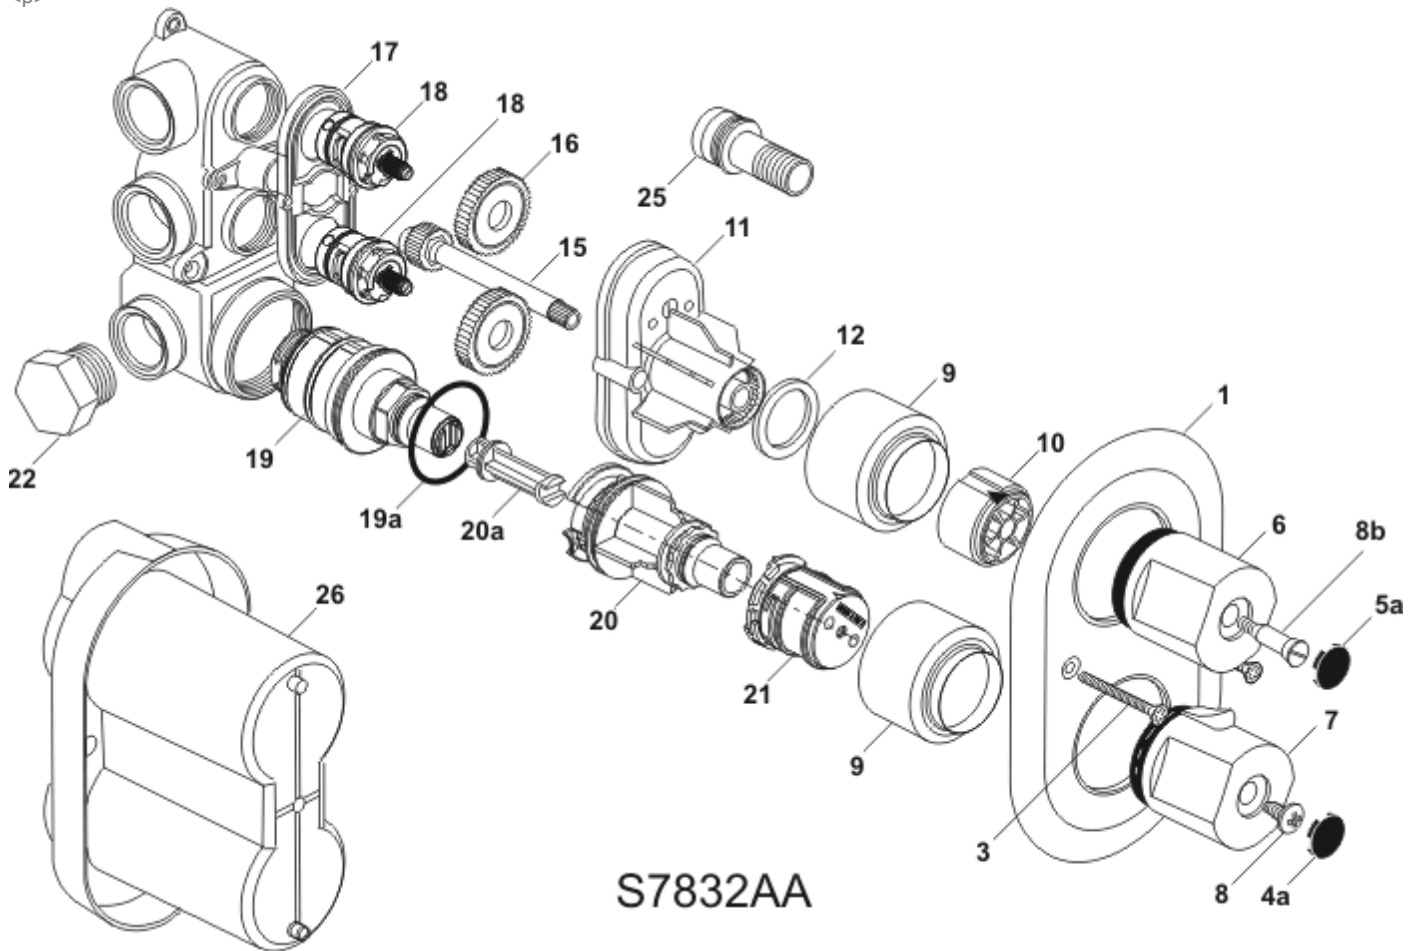

<p>

Ref.	Description
1	Face Plate
3	Face plate screw M4 x 50mm
3a	Face plate screw M4 x 60mm
4a	Temperature handle cap
5a	Volume handle cap
6	Volume handle
7	Temperature handle
8	Self tapping handle screw
8b	Long volume handle screw
9	Standard Shroud
10	Volume control handle carrier
11	Gear box cover
12	Gear box sealing washer
15	Gear drive spindle for A3000 only
16	Gear/clutch wheels - pair
17	Gear box back plate
18	1/2" cartridge
19	Thermostatic control cartridge
20	Temperature handle extension
20a	Push rod
21	Temperature adjustment carrier complete
22	Blanking plug
25	Flushing adapter outlet
26	Mounting template/plaster guide
27	Shower hose bracket

Part No.
A953154AA11
A918434AA
A961160AA
A962585NU
A962585NU
A963515AA
A963506AA
A918416
A91842814
A962599AA
A923348
-
A911940
A953155NU11
A960489NU
-
A952501NU11
S960134NU
A963649NU
-
A953957NU11
A91855414
A962927NU
A923146
EEM134901AA