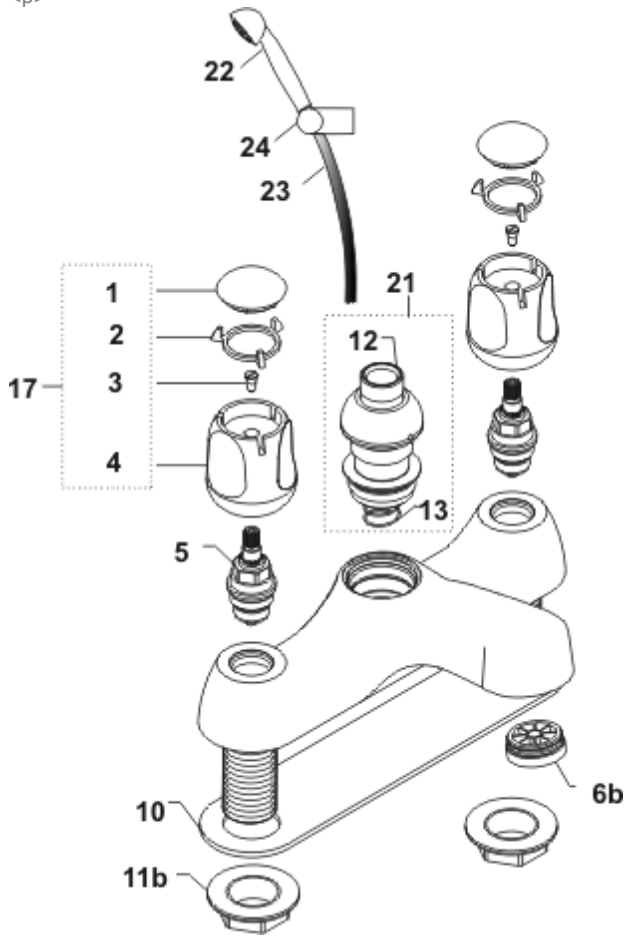

<p>

Ref.	Description
3	Fixing screw
5	1/2 IS RUBBER VALVE INTERNAL HEADWORK
6b	Flow straightener
10	Gasket
11b	3/4in backnut
12	Diverter valve s/assy
13	Diverter valve spring b/o
17	Pair of handles complete
21	Diverter with spring
22	Hand spray
23	Flexible hose 1.35m
24	Showering station
36	Shower hose bracket - White
37	Shower hose bracket - Chrome

Part No.
A91831914
A951130NU11
E960145NU
E911706NU
EESM40710067
E950300AA
E915812NU
S960137AA
S961333AA
B950791AA11
E4745AA
S960164AA
EEM134901AA
EEM13490001

NB -- colour/finish options

Chrome = AA
No Finish = NU