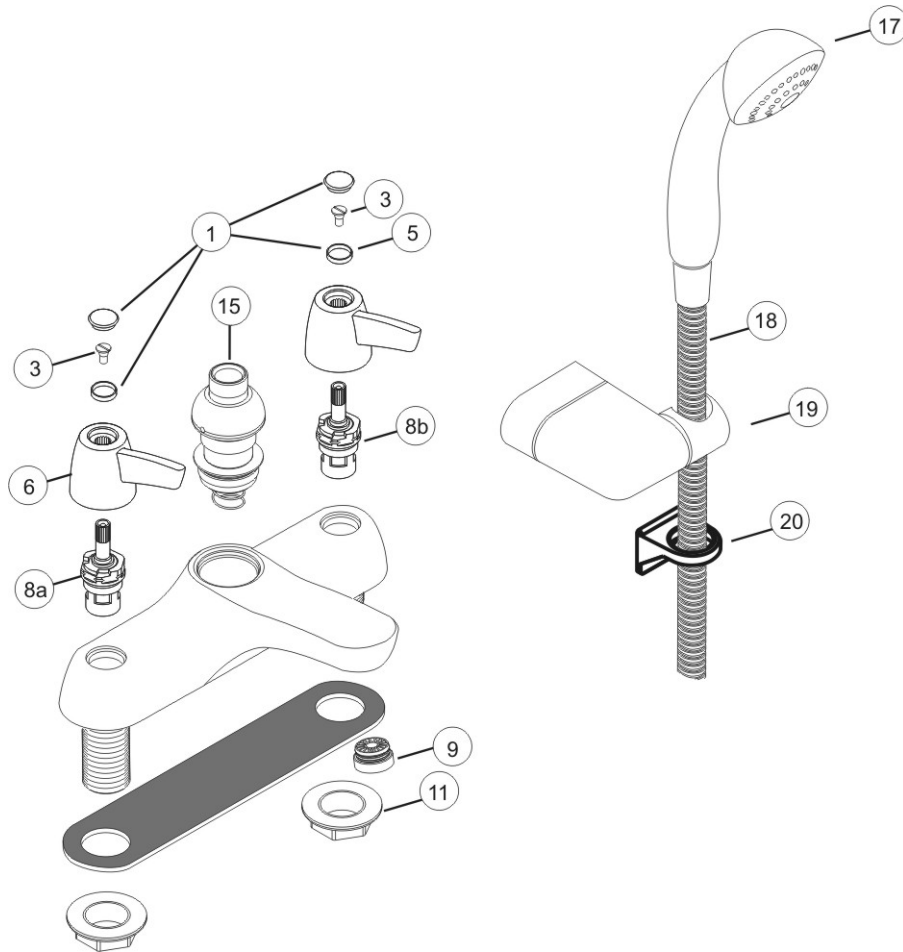

S7496AA (C34010) Swan Lever Handle 2-Hole Bath Shower Mixer.

Ref.	Description	Part Code
1	Index buttons	S961320NU
2	Index button red	S961320NU
3	Screw handle fixing	E915683NU
5	Ring	S961320NU
6	Handle	E960717AA
8a	CD Cartridge Hot	A963003NU
8b	CD Cartridge Cold	A963004NU
9	Outlet device	S9595NU
11	Backnut	E960111NU
12	Deck sealing gasket/washer	B960846NU
15	Diverter	S961333AA
16	Diverter spring	E915818NU
17	Handspray	S961346AC
18	Shower hose	S961346AC
19	Showering wall bracket	S961346AC
20	Restraining bracket	EEM134901AA