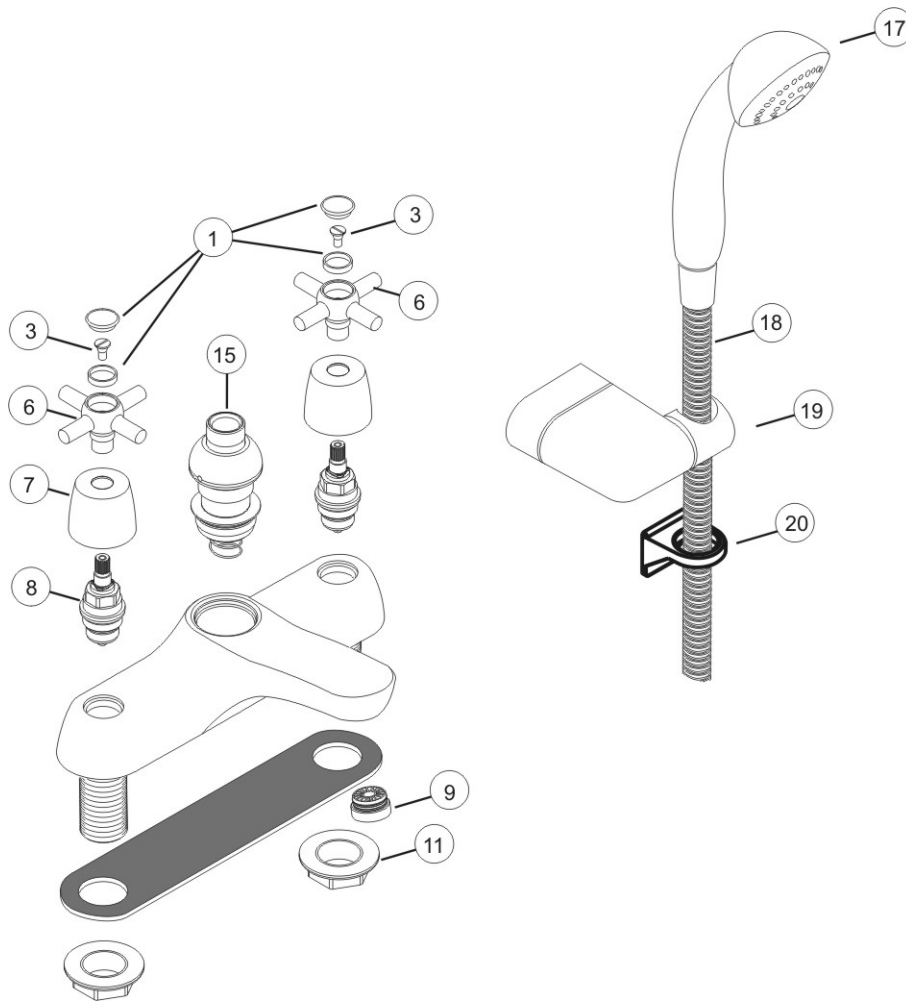

S7489AA (C34011) Swan Cross Top Handle 2-Hole Bath Shower Mixer.

Ref.	Description	Part Code
1	Index button blue	S961320NU
2	Index button red	S961320NU
3	Screw handle fixing	E915683NU
5	Ring	S961320NU
6	Handle	E960716AA
7	Shroud	-
8	Rubber valve	A963317NU
9	Flow straightener	S9595NU
11	Backnut	E960111NU
12	Deck sealing gasket/washer	B960846NU
15	Diverter	S961333AA
16	Diverter spring	E915818NU
17	Handspray	S961346AC
18	Shower hose	S961346AC
19	Showering wall bracket	S961346AC
20	Restraining bracket	EEM134901AA