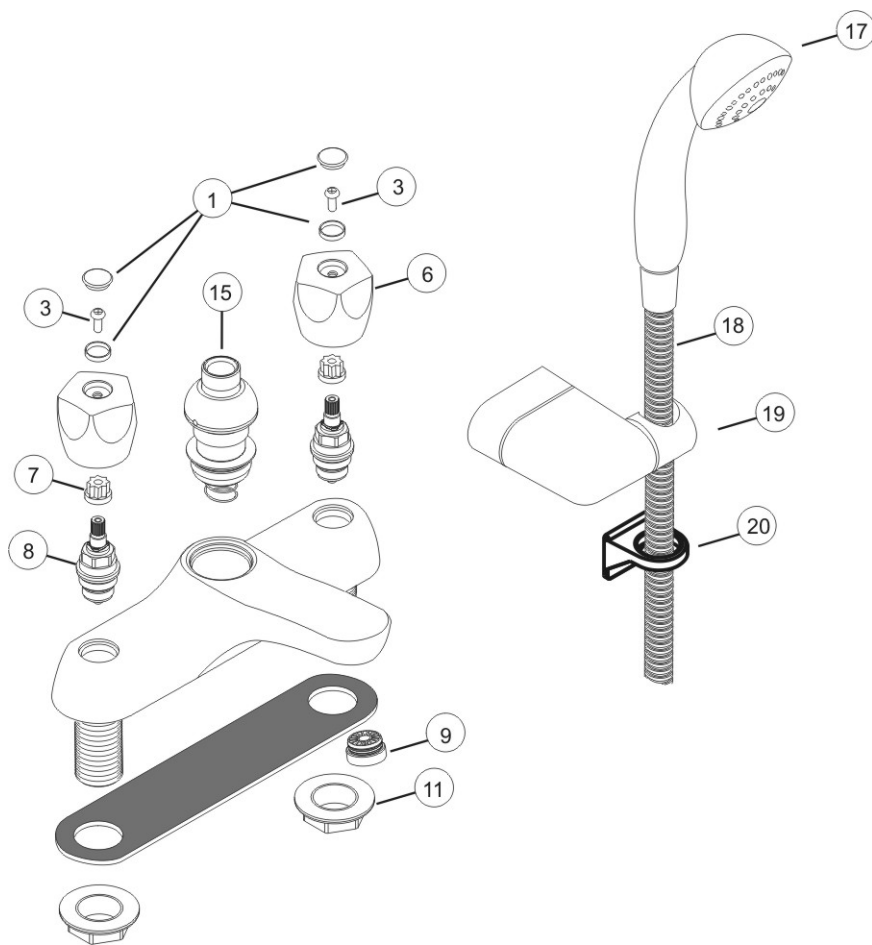

S7469AA (C34009) Swan 5 Facet Handle 2-Hole Bath Shower Mixer.

Ref.	Description	Part Code
1	Index button blue	S961320NU
2	Index button red	S961320NU
3	Screw handle fixing	E915683NU
5	Ring	S961320NU
6	Handle	E960715AA
7	Drive insert	E960053NU
8	Rubber valve	A963317NU
9	Flow straightener	S9595NU
11	Backnut	E960111NU
12	Deck sealing gasket/washer	B960846NU
15	Diverter	S961333AA
16	Diverter spring	E915818NU
17	Handspray	S961346AC
18	Shower hose	S961346AC
19	Showering wall bracket	S961346AC
20	Restraining bracket	EEM134901AA