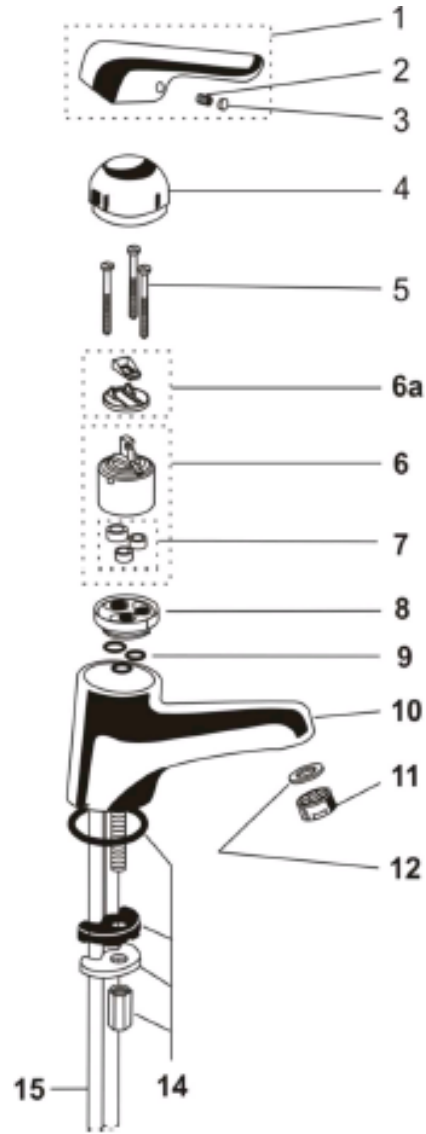

<p>

Ref.	Description
1	Handle
2	Grub Screw
3	Index Button
4	Shroud
5	Cartridge Screws M4 x 45.5
6	47mm CX single lever cartridge complete
6a	CLICK mechanism
7	Cartridge Seals
8	Cartridge adapter plastic (Einsatzstück)
9	O Ring 28 x 2
11	Flow Straightener
12	Rubber Washer for Flow Straightener
13	Pop-up waste
13a	Pop-up plug
14	Fixing Kit
15	Copper inlet tails 10mm OD x M12 - pair
16	Pop Up Rod with Knob and Clamp
17	Clamp for Pop Up Rod

Part No.
A964524AA
A963309NU
A963054NU
A964525AA
A963927NU
E960679NU
A860700NU
A961155NU
A904629
A963299NU
E950655AA
-
E950612AA
A961226AA
A964526NU
E960517NU
A964527AA
A963404NU

NB -- colour/finish options