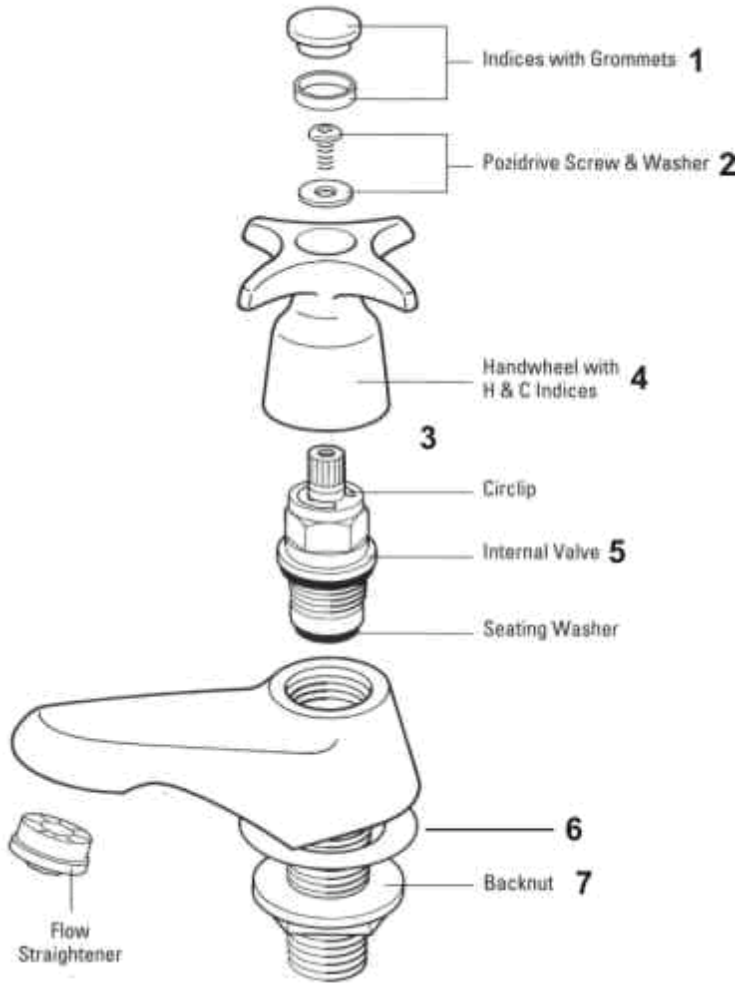

<p>

Ref.	Description	Part No.
1	Indice Button Pack	S9663NU
2	4mm x 10mm Pozidrive Screw	E918373NU
3	Drive Insert Pack	S9604NU
4	Alterna Handwheel Pack - chrome	S9681AA
5	1/2 A-S Rubber Valve	S9613NU
6	1/2in Anti Rotation Washer	E960459NU
7a	Plastic Backnut - 1/2in BSP	EESM40700067
7b	Replacenut 1/2in Brass Nut	E960112NU