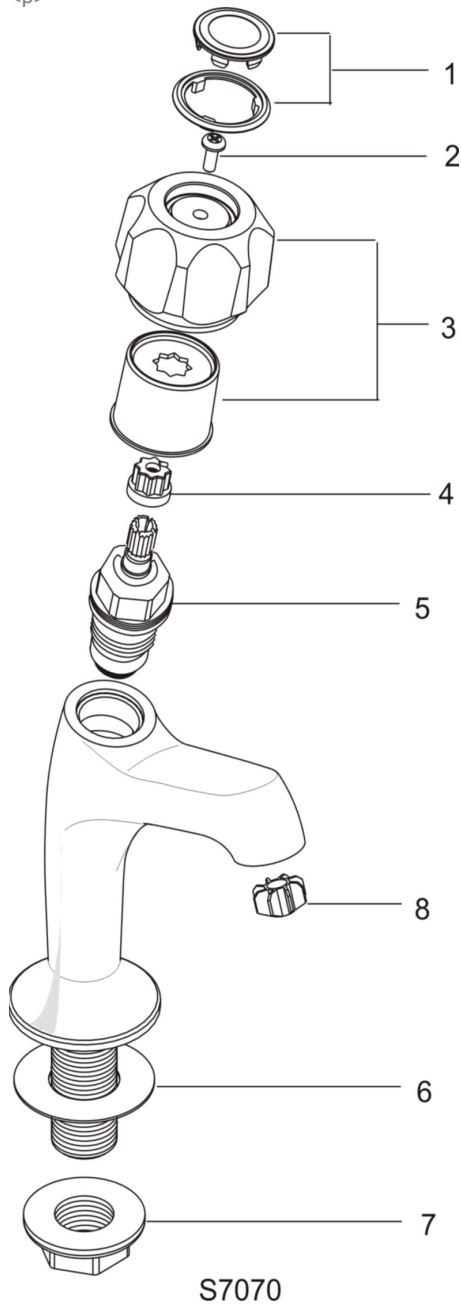

<p>

Ref.	Description
1	indices for clear acrylic (1)
2	Pozidrive screw and washer (2)
3	handwheels & indices - clear acrylic (1)
4	MkIV drive inserts (pr) (1)
5	MkIV universal headwork (2)
7	1/2in plastics backnut (2)
7a	REPLACEMENT 1/2" BRASS BACKNUT
8	flow straightener - h/n sink pillars (2)

Part No.
S9683AA
S9645NU
S8045AA
S9604NU
S9613NU
EESC03AJ08NU
E960112NU
S9582NU

**NB -- colour/finish options**

Chrome = AA