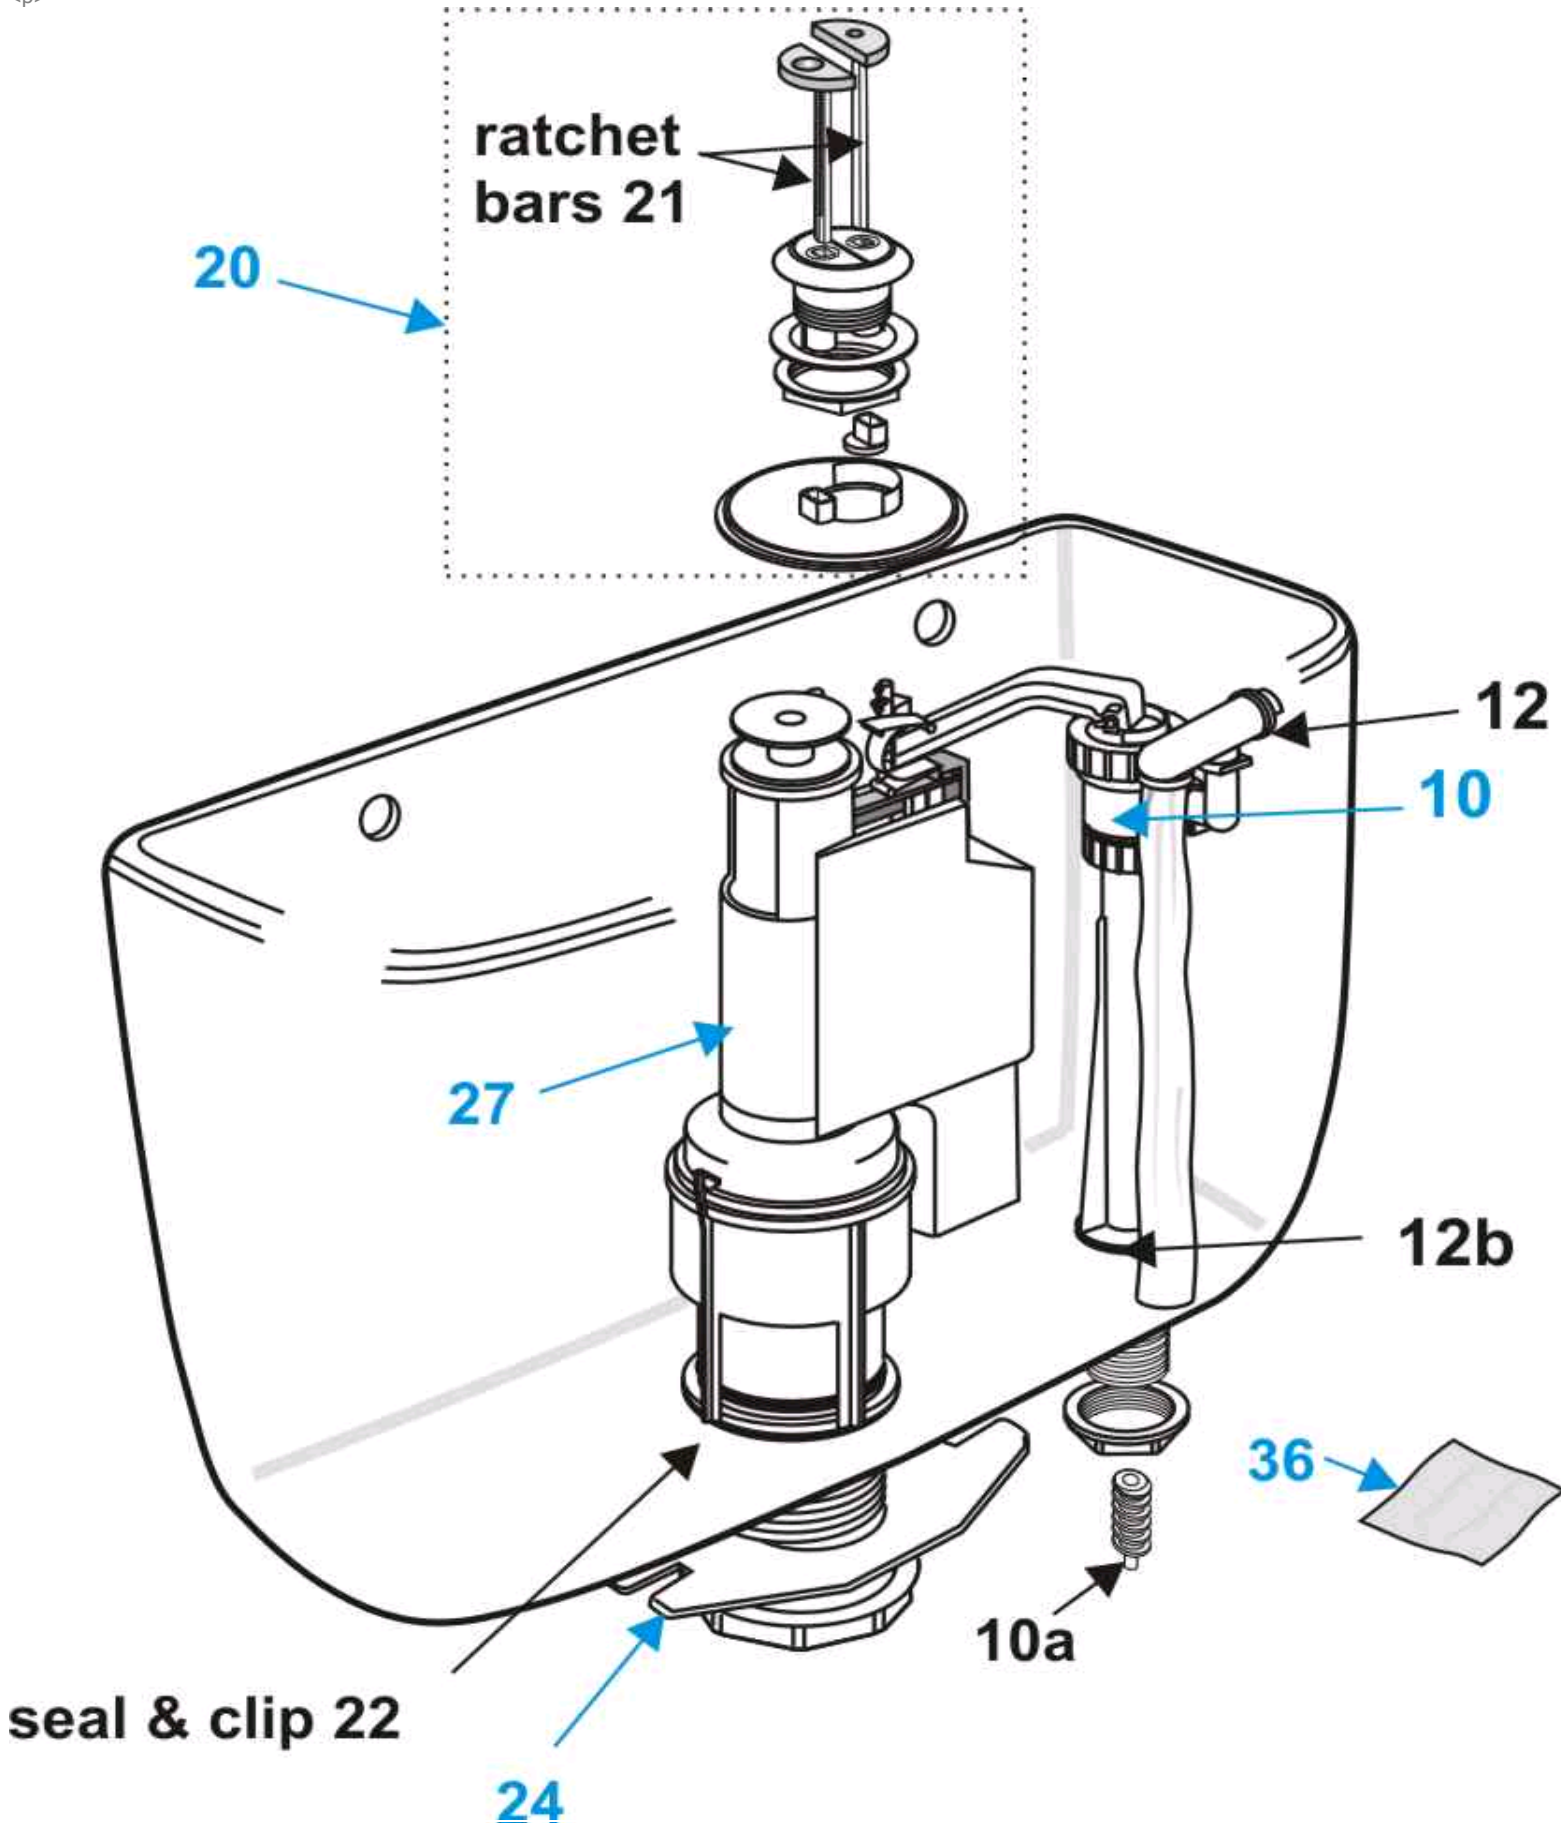

<p>

Items in BLUE make up the complete set of cistern fittings

Ref.	Description	Part No.
1	Original Flushing device -DF VALVE -2 inch OUTLET 180mm O/F	-
10	Inlet valve complete -Replacement -QBV INLINE BI LH 218mm	SV43167
10a	Quiet inlet valve restrictor	SV56567
12	Inlet valve divertor	S454067
12b	Inlet valve -1/2 inch BSP washer (between inlet valve & cist wall)	SV61067
13	Inlet valve -servicing kit	SV63567
15a	Overflow blanking plug	E000767
20	Cistern cover button -Armitage Shanks -D/F 'crescent' (Freeflo flush valve)	S4496--
22	Flush valve spares -seal and seal clip	SV01967
24	Close coupling plate with nuts and bolts - VALVE TYPE - FORMED	SV38967
25	Close coupling washer	SV32467
27	Flush Valve -Replacement -(Freeflo)	SV014AA
28	Outlet pack or Low level pack	SV05567
36	Cistern loose components pack (non-fitted parts in new cistern packs)	SV42167
37	Complete fittings -order items- 10-15a-20-24-27-36	-
98	Unicaps	EV00667
99	EESV00567	-