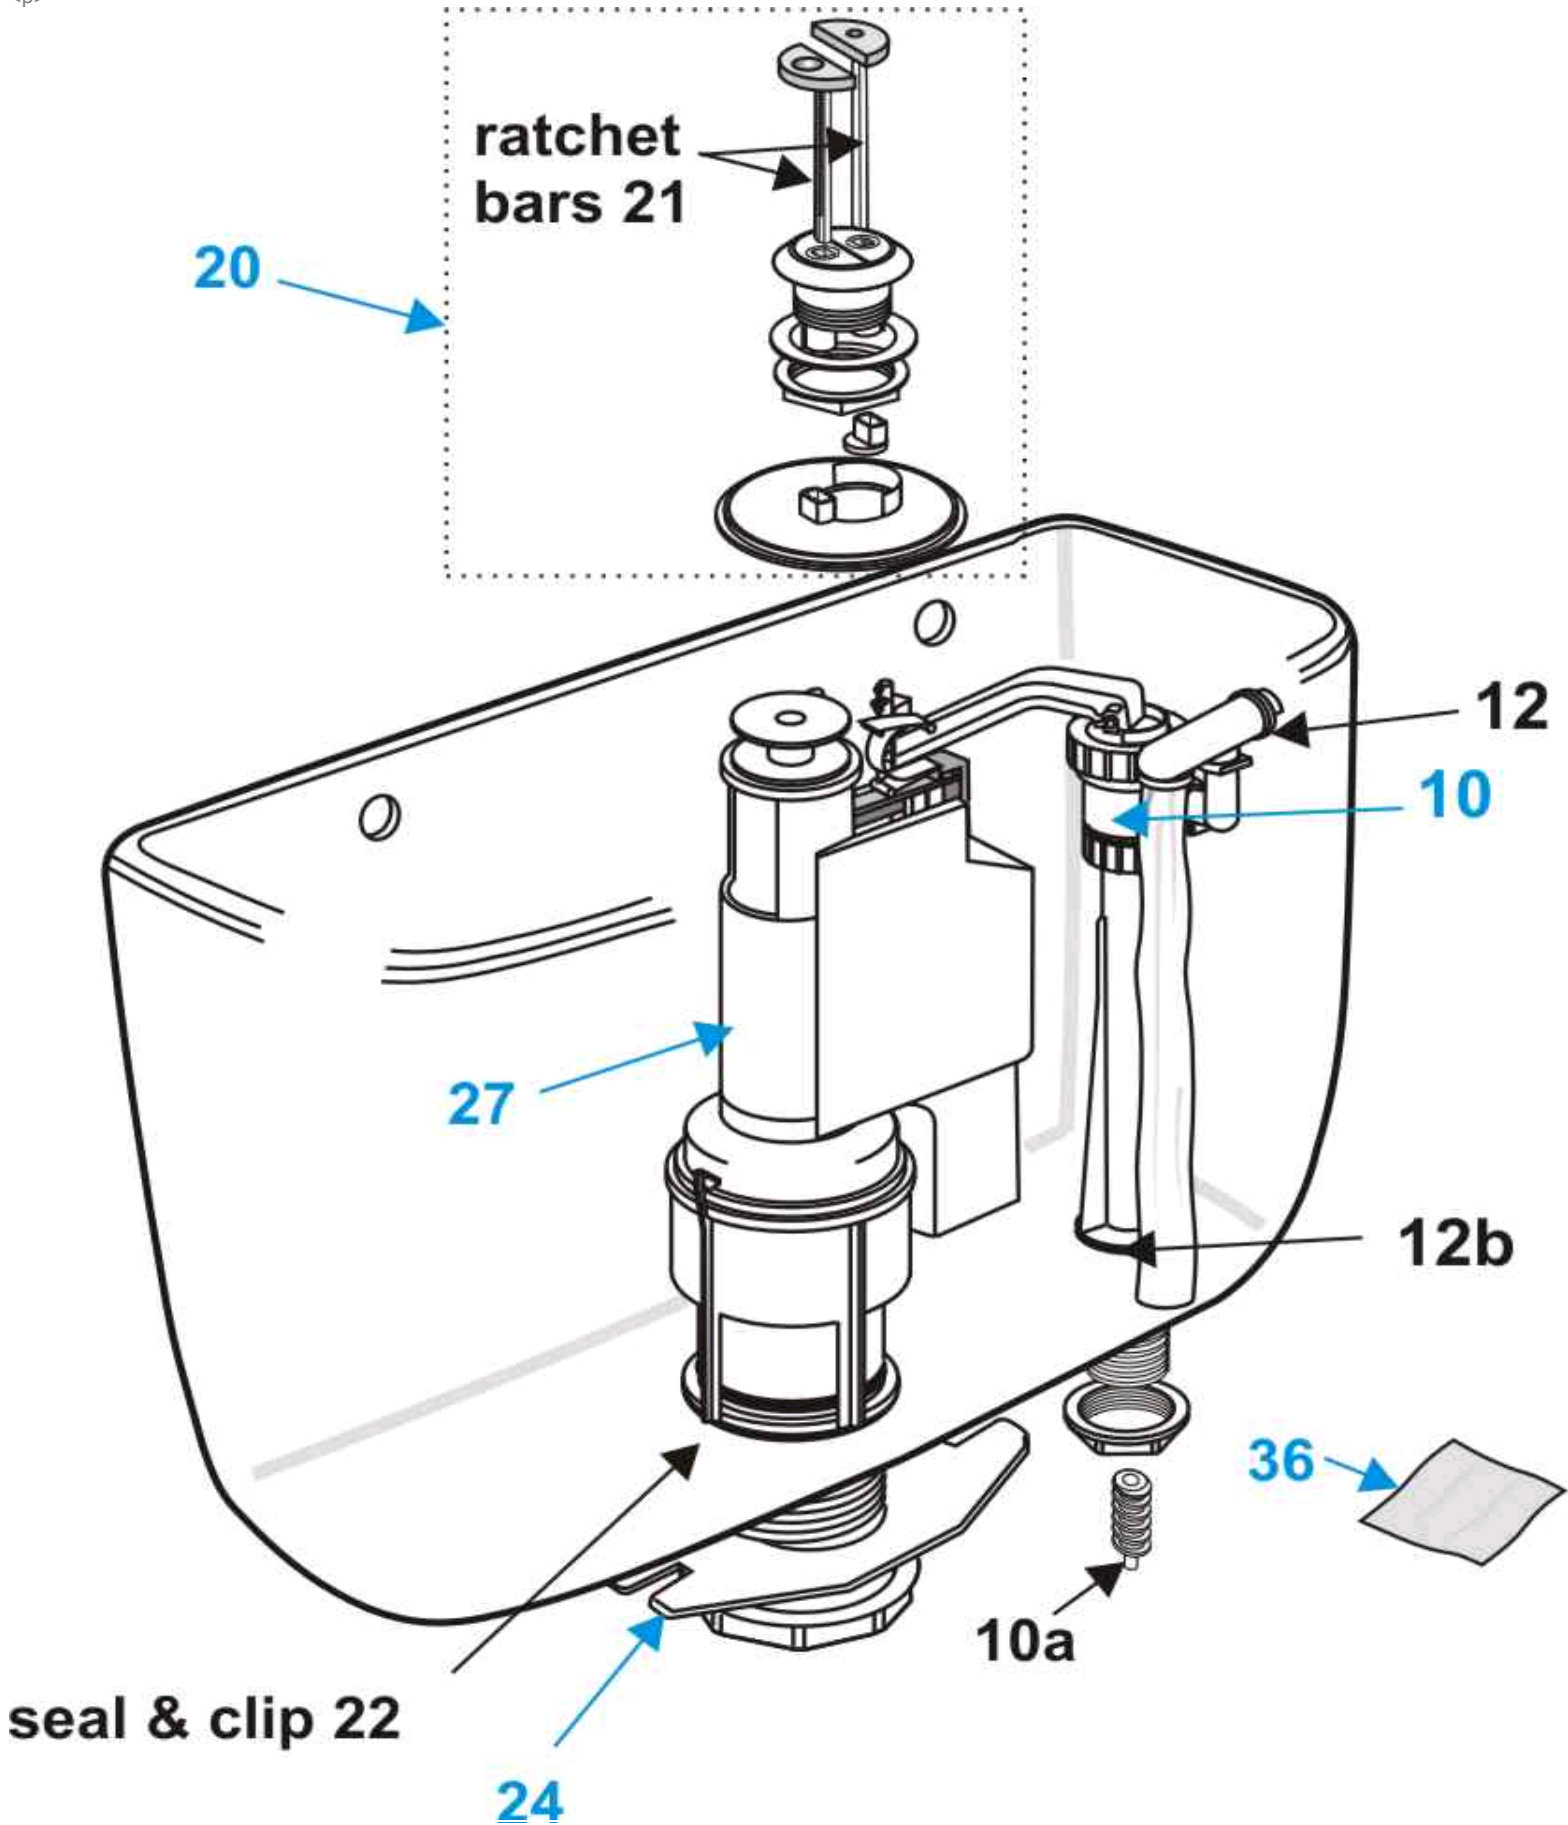

<p>

Items in **BLUE** make up the complete set of cistern fittings

Ref.	Description	Part No.
1	Original Flushing device -DF VALVE -2 inch OUTLET 180mm O/F	-
10	Inlet valve complete -Replacement -QBV INLINE BI LH 218mm	SV43167
10a	Quiet inlet valve restrictor	SV56567
12	Inlet valve divertor	S454067
12b	Inlet valve -1/2 inch BSP washer (between inlet valve & cist wall)	SV61067
13	Inlet valve -servicing kit	SV63567
15a	Overflow blanking plug	E000767
20	Cistern cover button -Armitage Shanks -D/F 'crescent' (Freeflo flush valve)	S4496--
22	Flush valve spares -seal and seal clip	SV01967
27	Flush Valve -Replacement -(Freeflo)	SV014AA
24	Close coupling plate with nuts and bolts - VALVE TYPE - FORMED	SV38967
25	Close coupling washer	SV32467
28	Outlet pack or Low level pack	SV05567
36	Cistern loose components pack (non-fitted parts in new cistern packs)	SV42167
37	Complete fittings -order items- 10-15a-20-24-27-36	-
98	Unicaps	EV00667
99	EESV00567	-