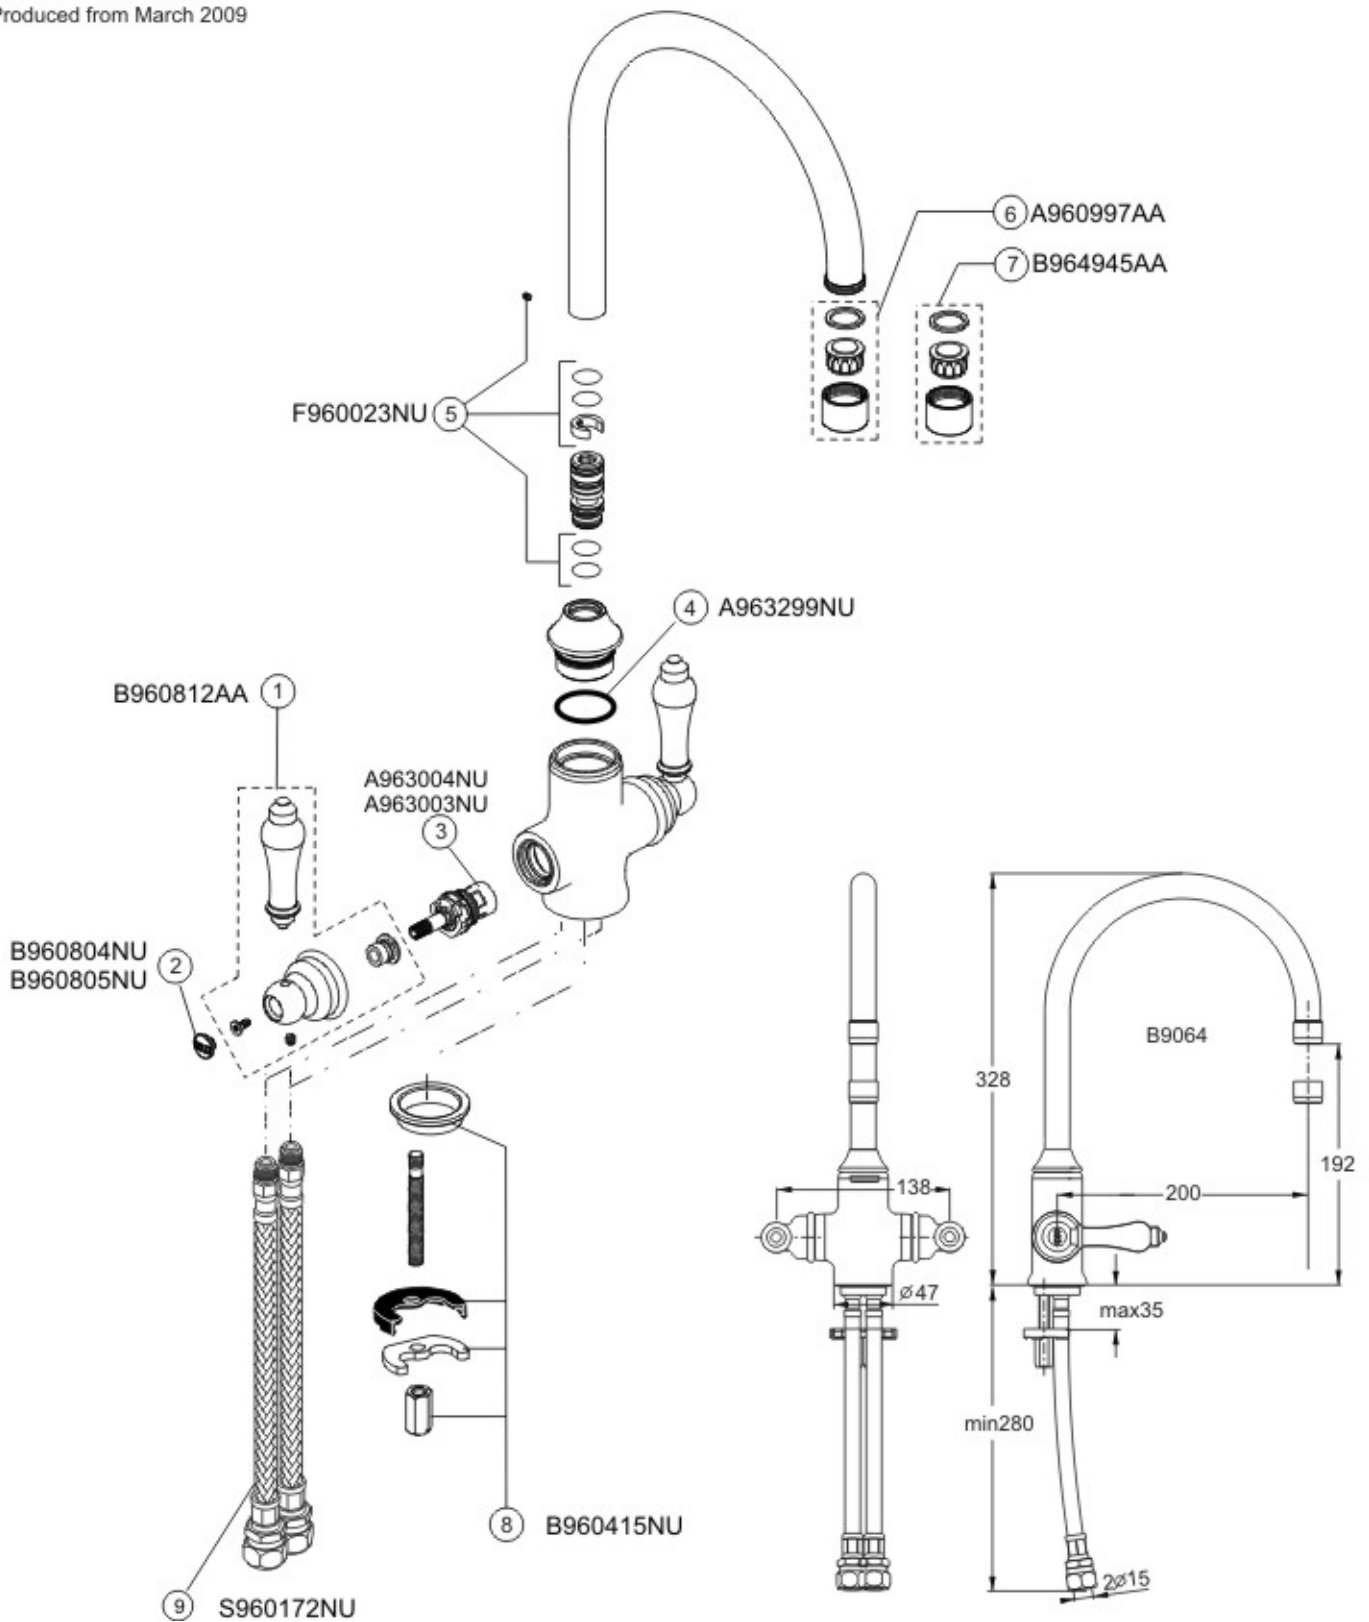

Produced from March 2009

Pos.	Description	Part-Number	Qty.	Pos.	Description	Part-Number	Qty.
1	Lever handle complete	B960812AA	1 pcs	5	Spout seal set	F960023NU	1 set
2a	Index red	B960804NU	1 pcs	6	Flow straightener	A960997AA	1 pcs
2b	Index blue	B960805NU	1 pcs	7	Aerator	B964945AA	1 pcs
3a	cold cartridge	A963004NU	1 pcs	8	Fixing set	B960415NU	1 set
3b	Hot cartridge	A963003NU	1 pcs	9	Flex hose assembly	S960172NU	1 pcs
4	O-ring 28 x 2	A963299NU	1 pcs				