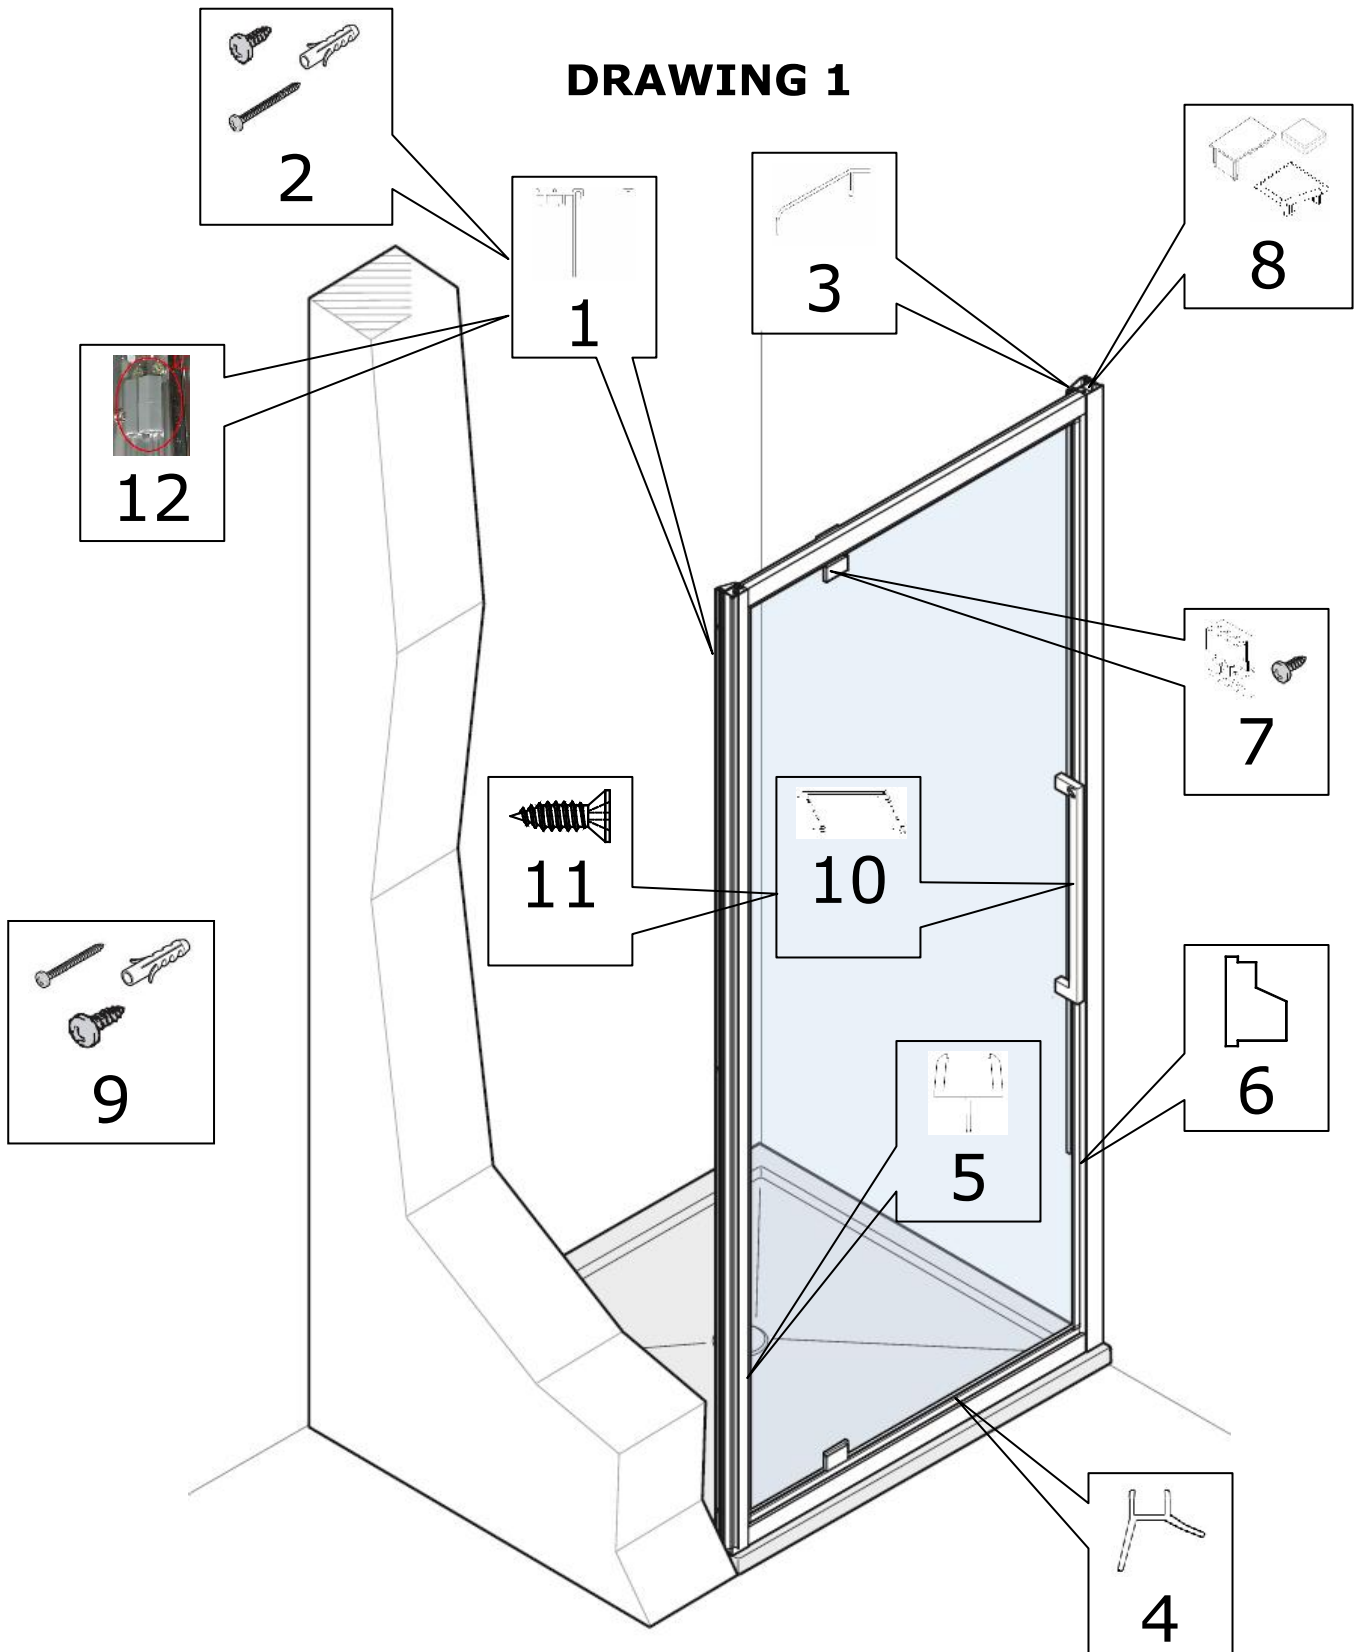

DRAWING 1

**DRAWING 1
SPARE PARTS LIST**

DRAWING REF.	DRAWING	SPARE CODE	DESCRIZIONE ITA UK DESCRIPTION
1		T001172EO	COMPLETE WALL PROFILE FOR KUBO BRIGHT SILVER 1 PC L=195 CM
2		T001104NU	COMPLETE SCREWS KIT FOR KUBO WALL PROFILE 1 SET
3		T001100EO	COVER PROFILE FOR KUBO BRIGHT SILVER 1 PC L=195 CM
4		T001232NU	DRIP GASKET FOR KUBO PIVOT 1 PC L=100 CM
5		T001233NU	VERTICAL SEAL FOR KUBO PIVOT 1 PC L=195 CM
6		T001234NU	MAGNETIC SEAL FOR KUBO PIVOT 2 PC L=195 CM
7		T001235EO	HINGE FOR KUBO PIVOT + FIXING SCREWS 1 + 2 PCS
8		T001236EO	PLASTIC COVER CAPS FOR KUBO PIVOT 1 PC EACH LH+RH
9		T001183NU	COMPLETE INSTALLATION SET FOR KUBO 1 SET
10		T001184AA	COMPLETE CHROME HANDLE FOR KUBO WITH SCREWS 1 PC
11		T001185NU	SCREWS FOR KUBO HANDLE 8 PCS
12		T001238EO	FIXING BLOCK FOR KUBO COVER PROFILE 4 PCS