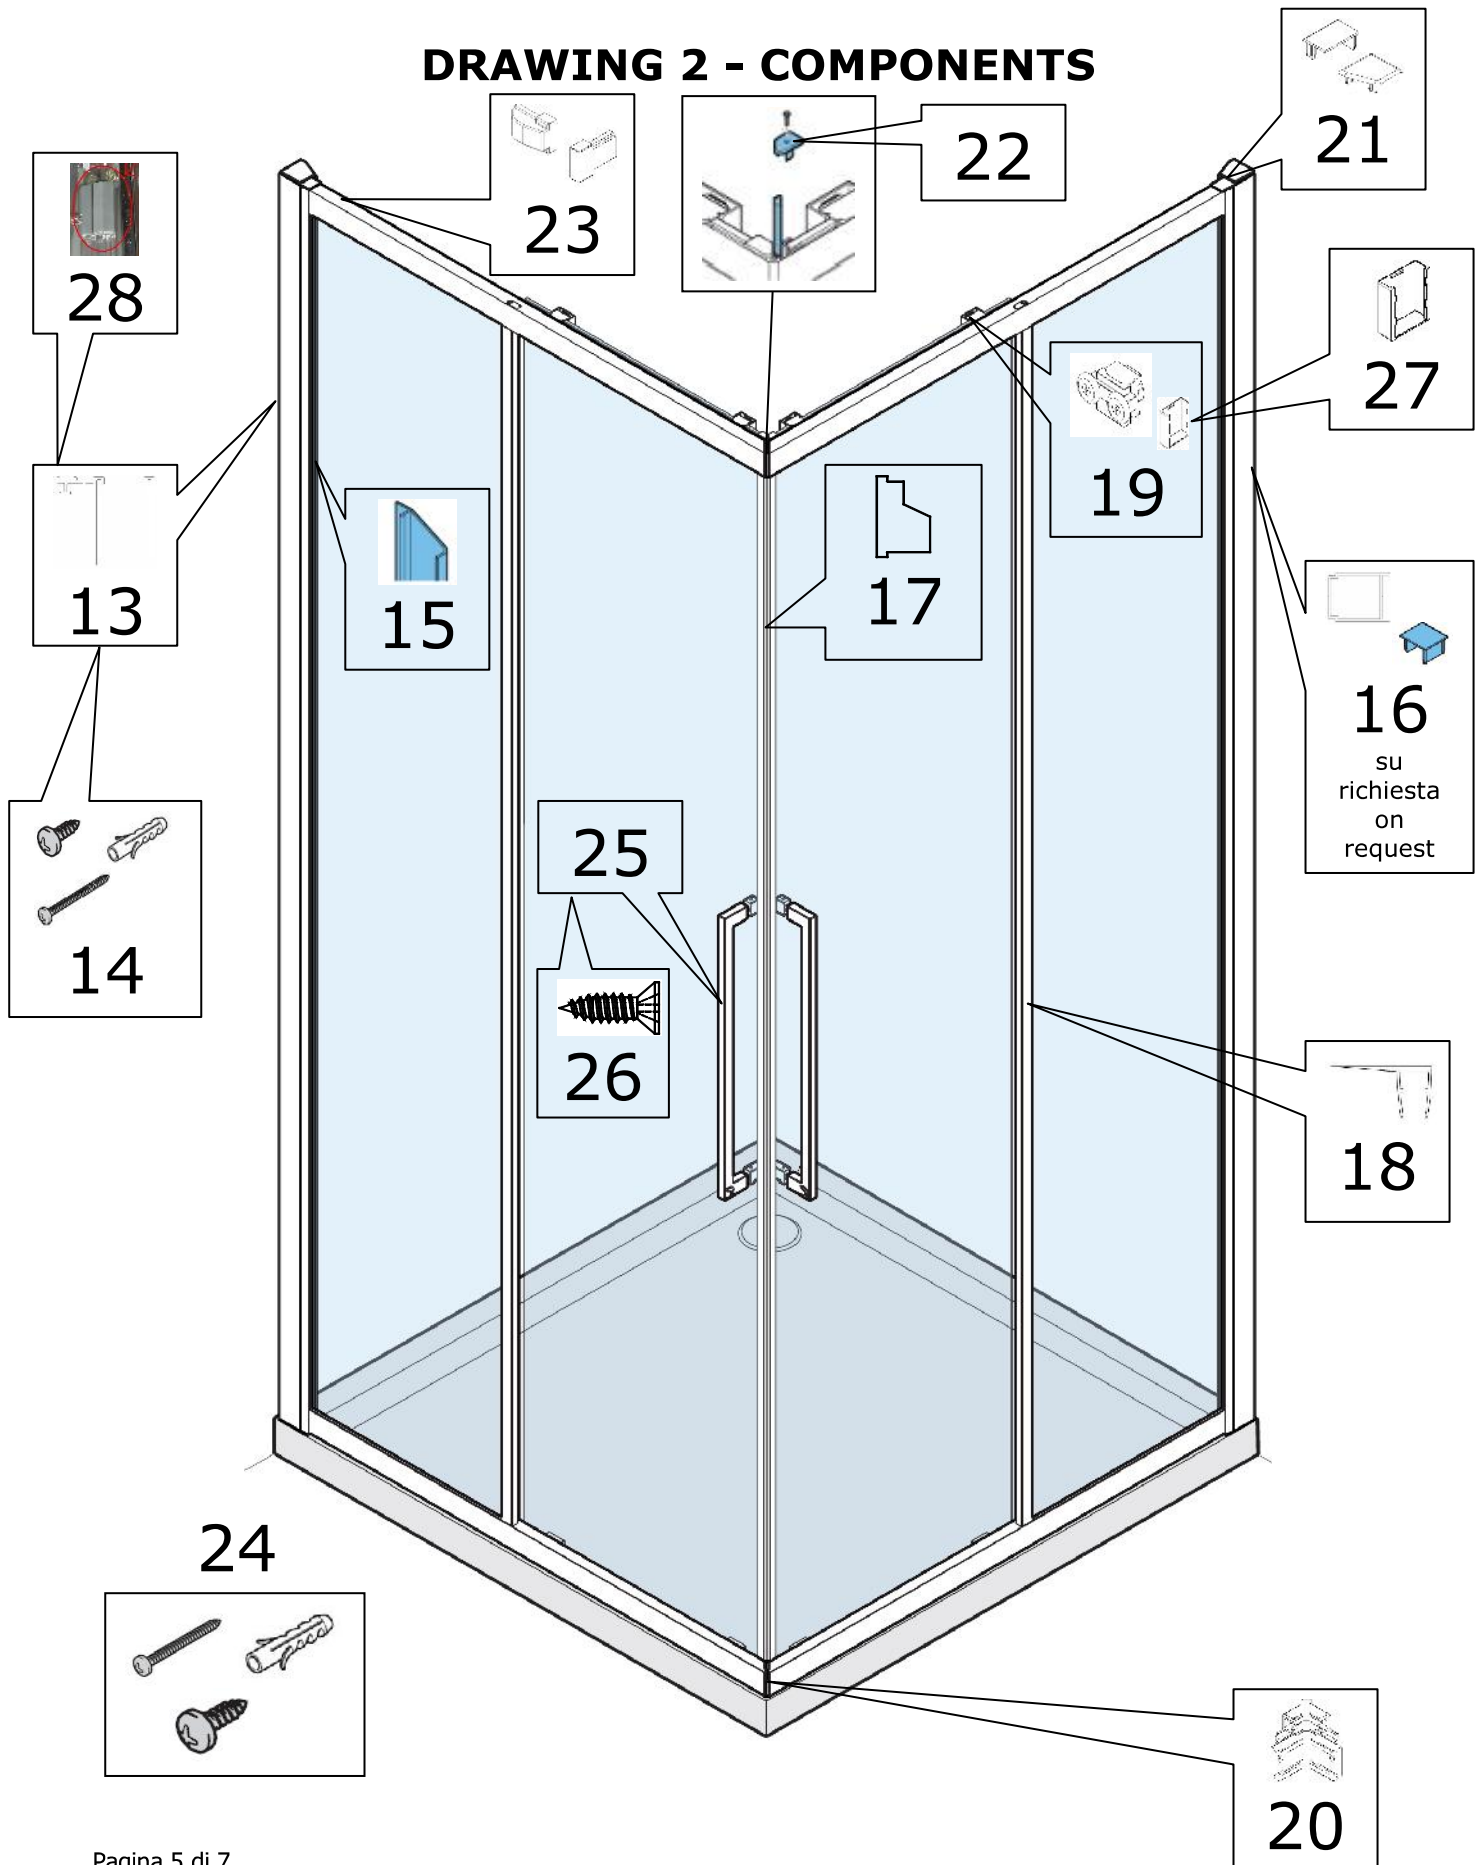

DRAWING 2 - COMPONENTS

DRAWING 2 – COMPONENTS SPARE PARTS LIST

DRAWING REF.	DRAWING	SPARE CODE	DESCRIZIONE ITA UK DESCRIPTION
13		T001172EO	COMPLETE WALL PROFILE FOR KUBO <i>BRIGHT SILVER</i> 1 PC L=195 CM
14		T001104NU	COMPLETE SCREWS KIT FOR KUBO WALL PROFILE 1 SET
15		T001100EO	COVER PROFILE FOR KUBO <i>BRIGHT SILVER</i> 1 PC L=195 CM
16		T001095EO	KUBO ADDITIONAL PROFILE WITH COVER CAP AND SCREWS (on request) <i>BRIGHT SILVER</i> 1 PC L=195 CM
17		T001098EO	MAGNETIC SEAL FOR KUBO A - R - SLIDING DOORS 2 PCS L=195 CM
18		T001102NU	GASKET FOR WATER CONTAINMENT FOR KUBO DOORS 2 MT
19		T001174NU	COMPLETE BEARING FOR KUBO A - SLIDING 2 DOORS 1 PC
20		T001175EO	CORNER JOINT FOR KUBO A + SCREWS <i>BRIGHT SILVER</i> 2 PCS
21		T001096NU	PLASTIC COVER CAPS FOR KUBO A - SLIDING DOORS 3 LH + 3 RH
22		T001171NU	COVER CAPS FOR KUBO A MAGNETIC PROFILE 2 LH + 2 RH
23		T001170NU	KIT OF DOORSTOPS FOR KUBO A 4 PCS

**DRAWING 2 – COMPONENTS
SPARE PARTS LIST**

DRAWING REF.	DRAWING	SPARE CODE	DESCRIZIONE ITA UK DESCRIPTION
24		T001183NU	COMPLETE INSTALLATION SET FOR KUBO A 1 SET
25		T001184AA	COMPLETE CHROME HANDLE FOR KUBO WITH SCREWS 1 PC
26		T001185NU	SCREWS FOR KUBO HANDLE 8 PCS
27		T001099EO	PLASTIC COVER CAPS FOR BEARING KUBO A - R DOORS 4 PCS
28		T001238EO	FIXING BLOCK FOR KUBO COVER PROFILE 4 PCS