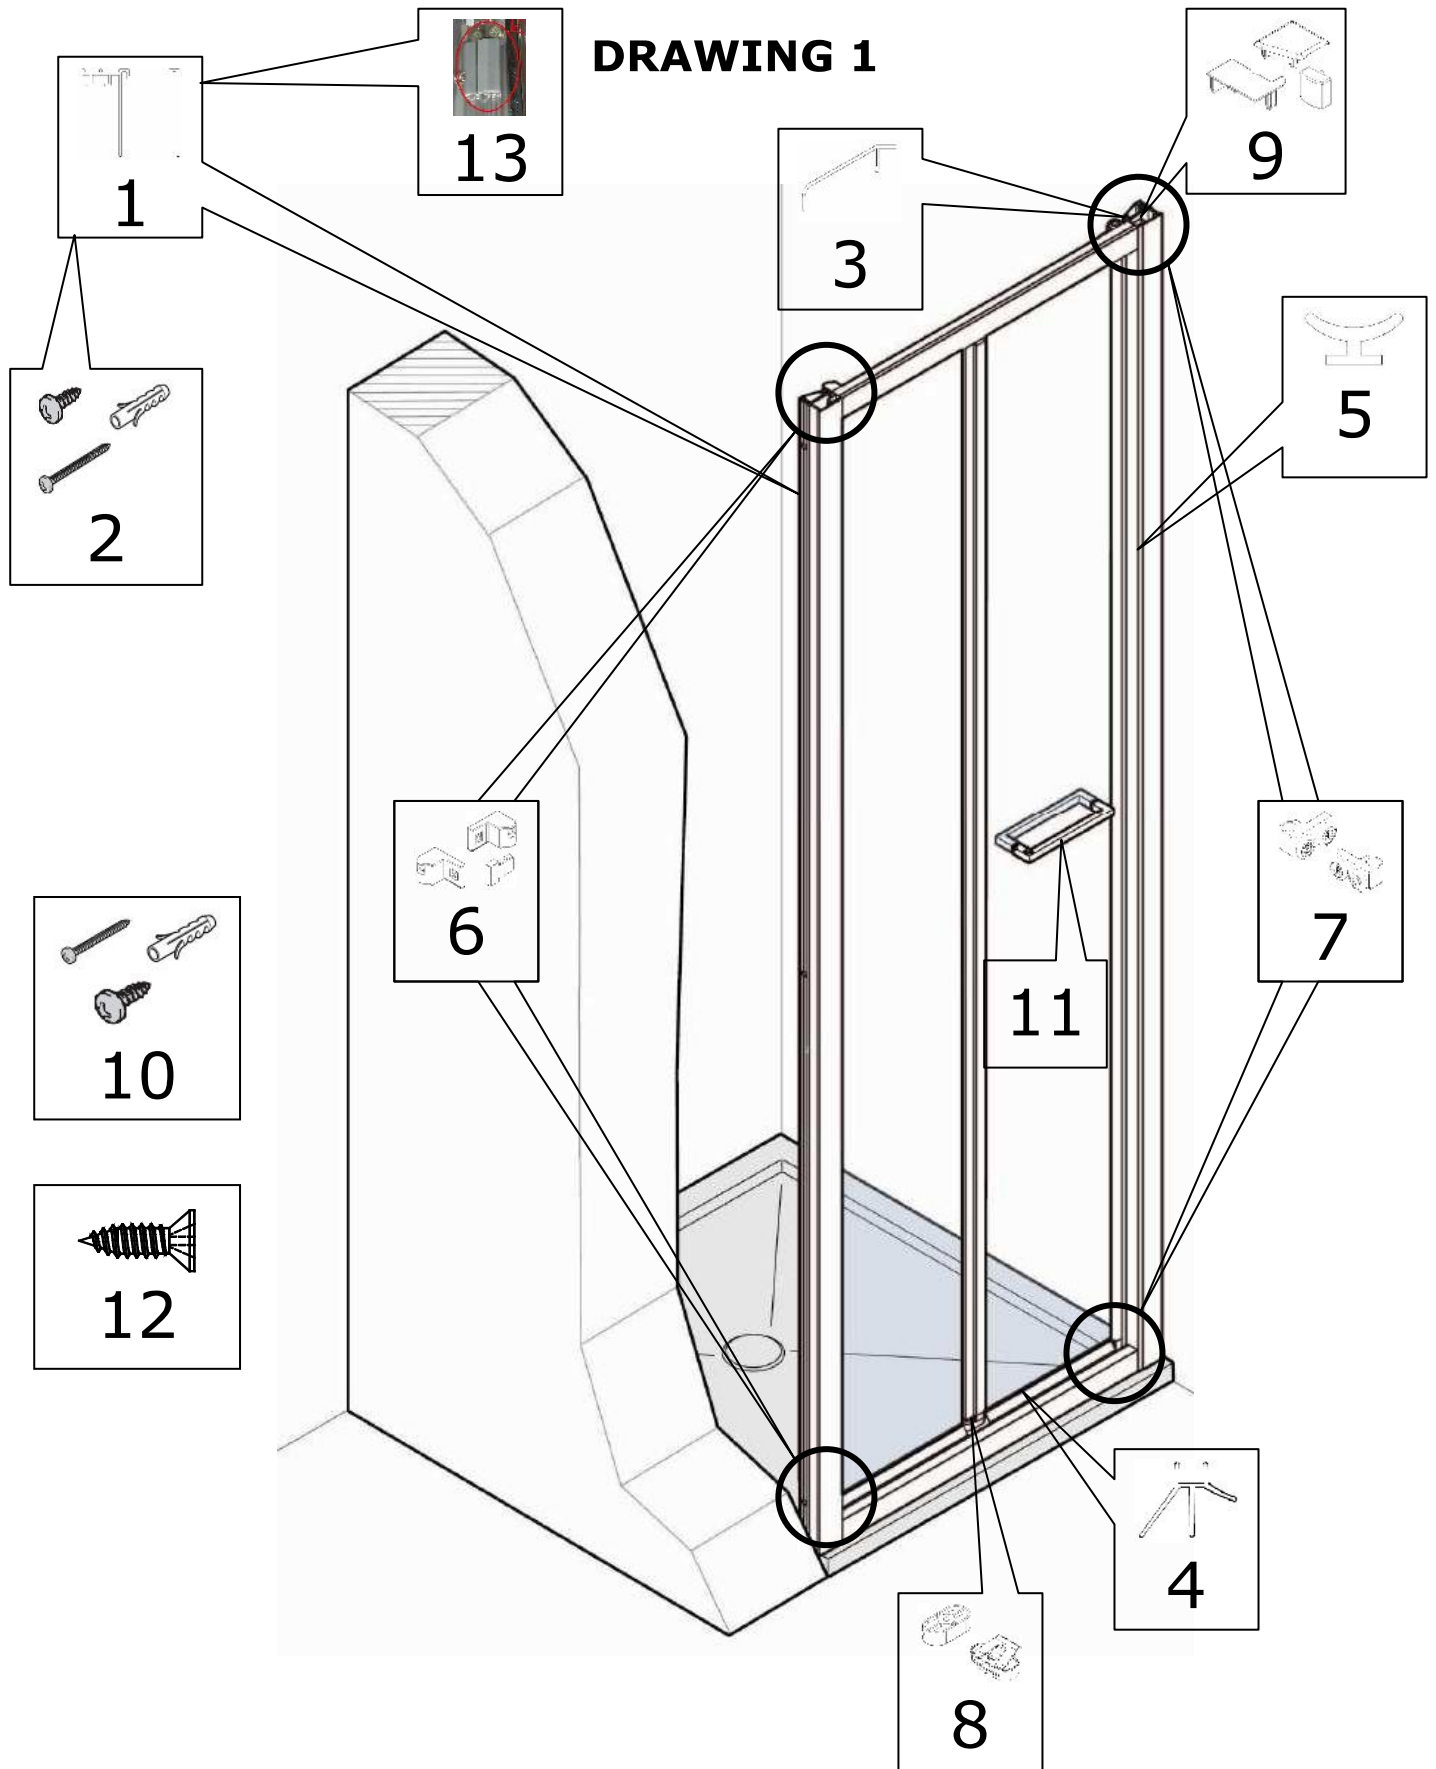

DRAWING 1

**DRAWING 1
SPARE PARTS LIST**

DRAWING REF.	DRAWING	SPARE CODE	DESCRIZIONE ITA UK DESCRIPTION
1		T001172EO	COMPLETE WALL PROFILE FOR KUBO BRIGHT SILVER 1 PC L=195 CM
2		T001104NU	COMPLETE SCREWS KIT FOR KUBO WALL PROFILE 1 SET
3		T001100EO	COVER PROFILE FOR KUBO BRIGHT SILVER 1 PC L=195 CM
4		T001239NU	DRIP GASKET 2 PC L=100 CM
5		T001226NU	VERTICAL SEAL FOR WATER CONTAINMENT 2 PC L=195 CM
6		T001227AA	BI-FOLD FIX HINGE + DOOR STOPPER 1 LH + 1 RH + 2
7		T001228AA	KUBO BI-FOLD BEARING 1 LH + 1 RH
8		T001229EO	CENTRAL JOINT 1 UP + 1 BOTTOM
9		T001230EO	PLASTIC COVER CAPS FOR KUBO BI-FOLD 1 PC EACH LH+RH
10		T001183NU	COMPLETE INSTALLATION SET FOR KUBO 1 SET
11		T001231AA	COMPLETE CHROME HANDLE FOR KUBO BI-FOLD WITH SCREWS 1 PC
12		T001185NU	SCREWS FOR KUBO HANDLE 8 PCS
13		T001238EO	FIXING BLOCK FOR KUBO COVER PROFILE 4 PCS