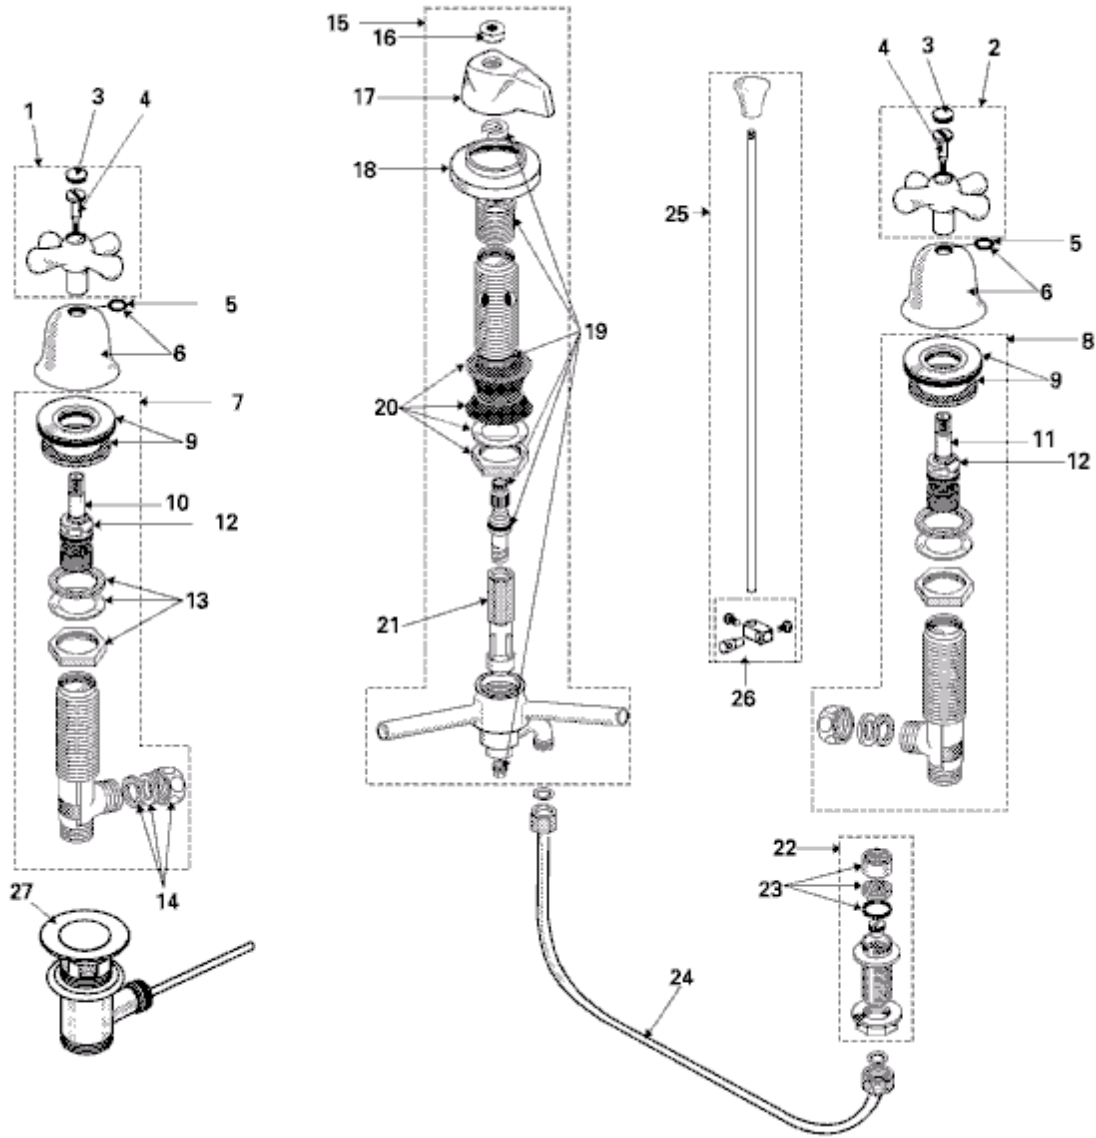

<p>

Ref.	Description	Part No.
1	Pair of Handles	E960447--
2	Handle adaptor	N058997NU
3	Pair Indexs	N058094--
3a	REPRISE RED INDICE RING	E960674NU
3b	REPRISE BLUE INDICE RING	E960675NU
4	Pair Screws for cartridge	A962998NU
5	'O' ring	-
6	Escutcheon	N058971AA
7	Valve complete, hot	A963000AA
8	Valve complete cold	-
9	Ring for escutcheon	A963002NU
10	Cartridge 1/2" (2 per fitting)	E960583NU
12	'O' ring	A961640NU
13	Valve fixing set	-
14	Bridging piece fixing set	-
15	Diverter valve complete	A963009--
16	Retaining nut	A961723AA
17	Diverter handle	A961724AA
18	Escutcheon	A963010AA
19	'O' ring set	A961727NU
20	Fixing set	A961725AA
21	Diverter piston	A963011NU
22	Ascending spray complete	A961732--
23	Neostrahl nozzle cover	A950001--
24	Spray supply tube	A961731AA
25	Pop-up rod complete	A963012--
26	Clip	A963404NU
27	Pop-up waste complete	E950612--

NB -- colour/finish options

Chrome = AA

Gold = AZ