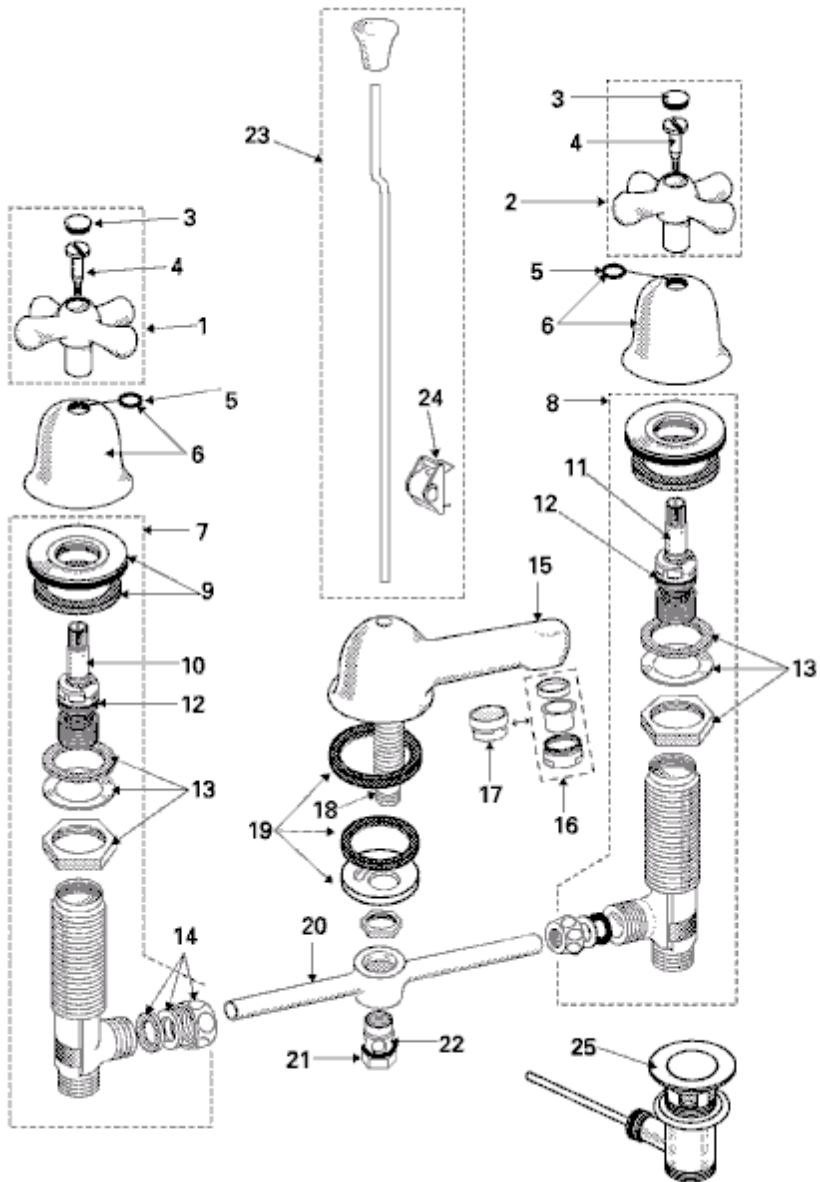

<p>

Ref.	Description	Part No.
1	Pair of handles	E960447--
2	Handle adaptor	N058997NU
3	Index	N058094AA
3a	REPRISE RED INDICE RING	E960674NU
3b	REPRISE BLUE INDICE RING	E960675NU
4	Screw for cartridge	A962998NU
5	'O' ring	-
6	Escutcheon	N058971AA
7	Valve complete, hot	A963000--
8	-	-
9	Ring for escutcheon	A923002NU
10	Cartridge 1/2" Hot and Cold (2 per fitting)	E960583NU
11	-	-
12	'O' ring	A961640NU
13	Valve fixing set	-
14	Bridging piece fixing set	A963005NU
15	Body	-
16	Neostrahl complete	A961625--
17	Neoperl gauze insert - Chrome (also known as 96032100)	A923787AA
17G	Neoperl gauze insert - Gold	A923787AZ
17a	REPRISE NEOPERL GAUZE INSERT	A963006NU
18	O-RING 9,00 X 1,50	A962963NU
19	Spout fixing set	A963106NU
20	Bridging piece	A962964NU
21	Plug complete	A963007NU
22	'O' ring	-
23	Pop-up rod complete (see note below)	N058101--
24	Clip for pop-up rod	A961172NU
25	Pop-up waste complete	E950612--

NB -- colour/finish options

Chrome = AA

Gold = AZ

Mixage = NP