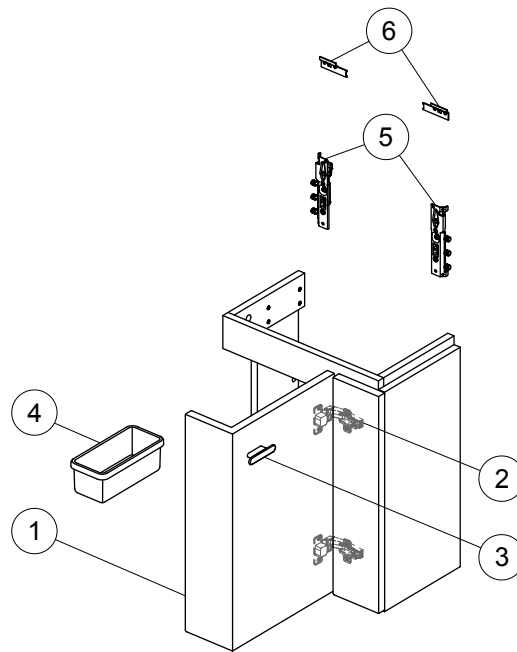

Spare parts

Guest Unit 450 RH

E0371

U8151

Item	Description	Code No.	Colour/Finish	Quantity
1	Door panel 45 WH	EF739KR EF739KS EF739SO EF739SX EF739WG	Gloss Grey Elm American Oak Dark Walnut Gloss White	1
2	Hinge soft close L Hettich (Hinge and plate)	EF63967		1 + 1
3	Handle standard with screws	E6748AA		1
4	Plastic storage box	EF32167		1
5	Hanging brackets KIT 2	EF42467		Pair
6	Wall fixation KIT 2 (Hanger plate, screws, plugs)	EF30767		10