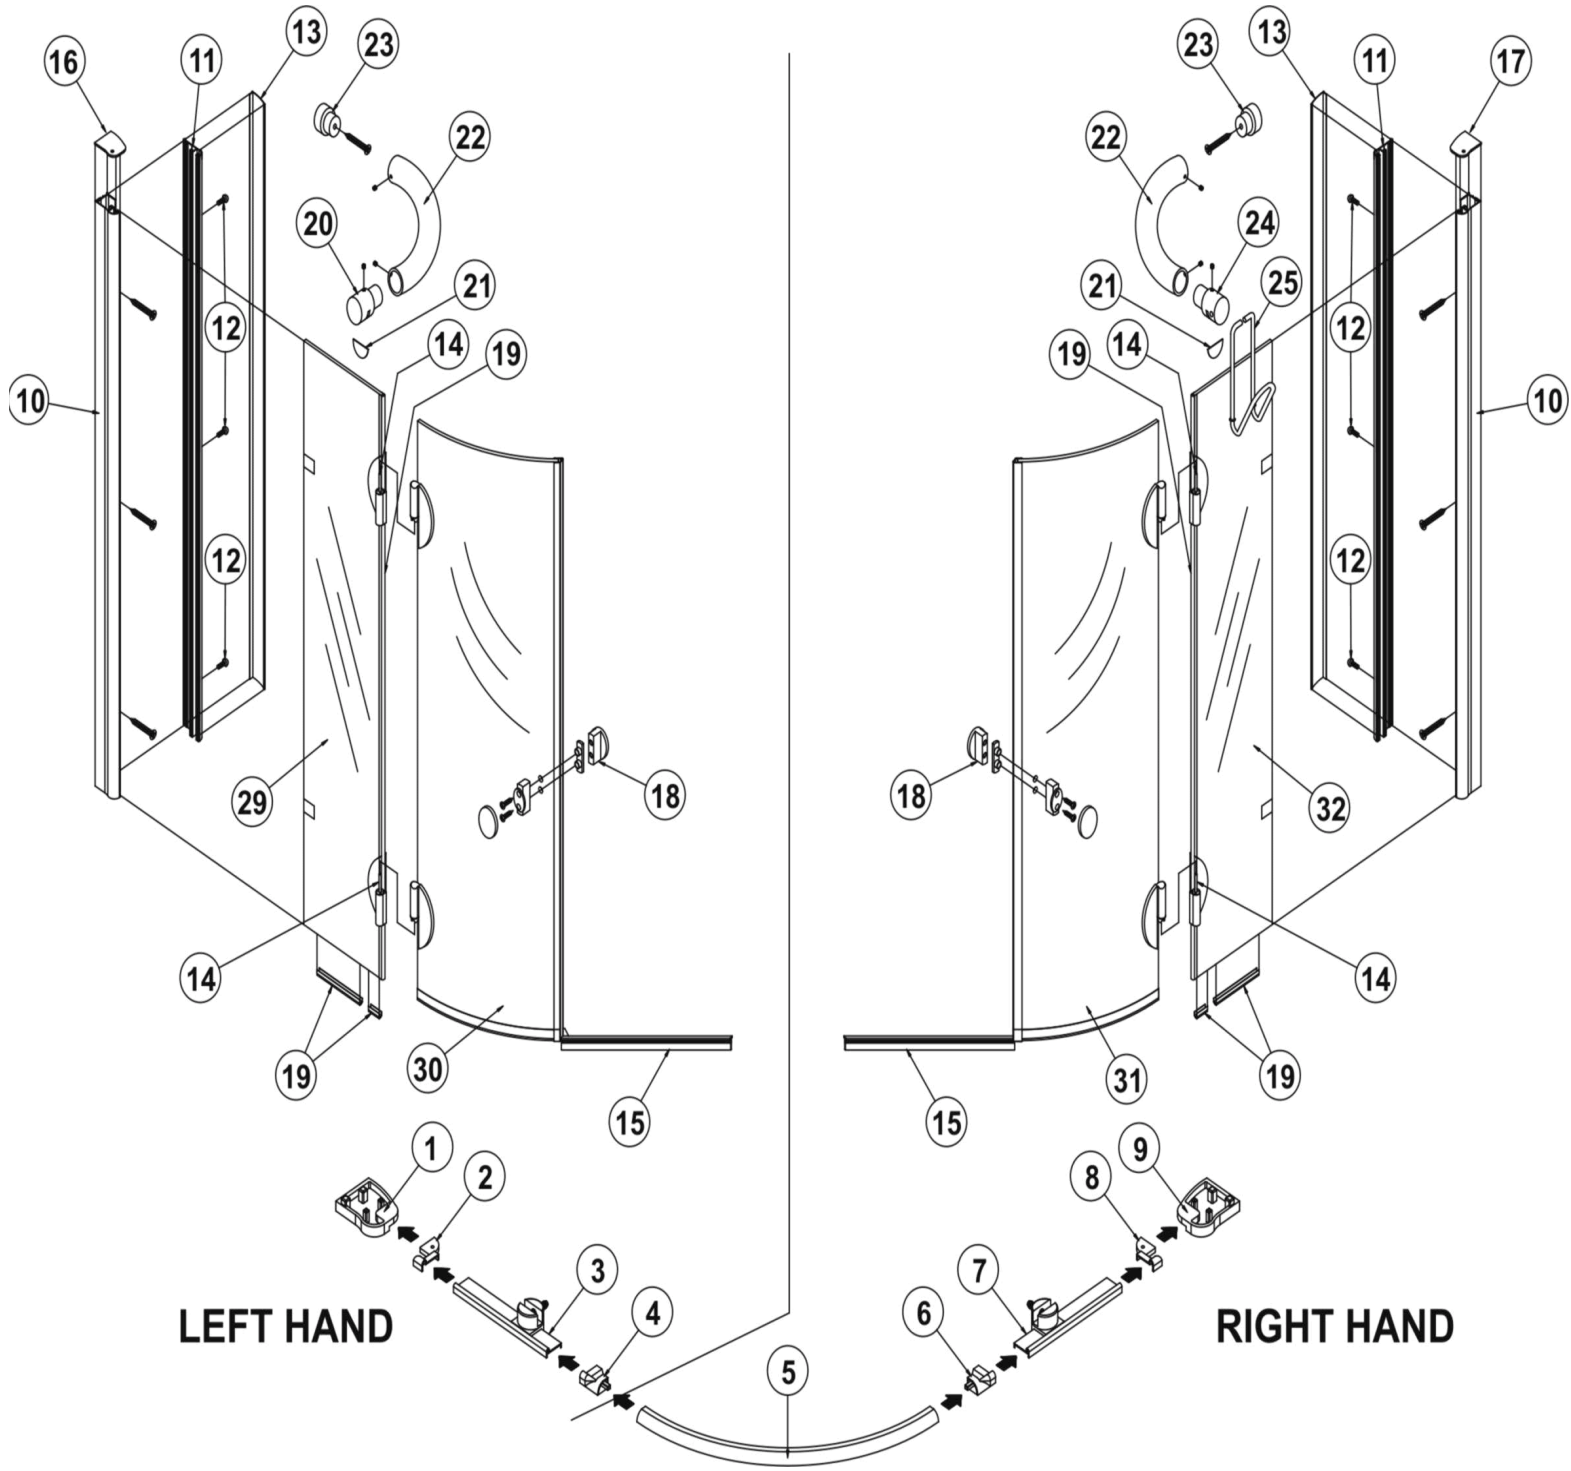

<p>

REF	1	2	3	4	5	6	7	8	9
COMPONENT									
CUSTOMER DESCRIPTION	L.H. WALL PROFILE BASE MOULDING	L.H. WALL CONNECTION MOULDING	L.H. BOT RAIL MOULDING AND SCREW	L.H. CONVERSION MOULDING	CURVED RAIL	R.H. CONVERSION MOULDING	R.H. BOT RAIL, MOULDING AND SCREW	R.H. WALL CONNECTION MOULDING	R.H. WALL PROFILE BASE MOULDING
QTY	1	1	1	1	1	1	1	1	1
SPARES CODE OR PACK	<b>A</b>	<b>A</b>	NO SPARES	<b>A</b>	EU100236AC - WHITE EU100236YB - SILVER	<b>A</b>	NO SPARES	<b>A</b>	<b>A</b>
COMMENTS	AVAILABLE IN MOULDING PK	AVAILABLE IN MOULDING PK		AVAILABLE IN MOULDING PK	AVAILABLE ON IT'S OWN	AVAILABLE IN MOULDING PK		AVAILABLE IN MOULDING PK	AVAILABLE IN MOULDING PK

REF	10				11			12	13
COMPONENT			SEPARATE 			SEPARATE 			
CUSTOMER DESCRIPTION	WALL PROFILE WITH SEALS	WALL PROFILE	SEAL	WALL CLAMP PROFILE WITH SEALS	WALL CLAMP PROFILE	SEAL	M4 x 10mm SCREW	COVER PROFILE	
QTY	2	2	4	2	2	4	6	2	
SPARES CODE OR PACK		EU100000AC - WHITE EU100000YB - SILVER	<b>B</b>		EU100001AC - WHITE EU100001YB - SILVER	<b>B</b>	NO SPARES	EU100005AC - WHITE EU100005YB - SILVER	
COMMENTS		AVAILABLE ON IT'S OWN	AVAILABLE IN SEAL PACK		AVAILABLE ON IT'S OWN	AVAILABLE IN SEAL PACK		AVAILABLE ON IT'S OWN	

REF	14	15	16	17	18	19	20	21	22	23
COMPONENT										
CUSTOMER DESCRIPTION	HINGE PIN	FLAP SEAL	L.H. COVER CAP	R.H. COVER CAP	OVAL KNOB	GLASS JOINT SEAL	GLASS CLAMP	CLAMP GASKET	BRACING BRACKET	WALL BOSS
QTY	4	2	1	1	2	2	1	1	1	1
SPARES CODE OR PACK	NO SPARES	<b>B</b>	<b>A</b>	<b>A</b>	<b>C</b>	<b>B</b>	EU100281AC - WHITE EU100281AA - CHROME			
COMMENTS		AVAILABLE IN SEAL PACK	AVAILABLE IN MOULDING PK	AVAILABLE IN MOULDING PK	PACK INCLUDES SCREWS	AVAILABLE IN SEAL PACK	LARGE BRACKET ASSEMBLY WITHOUT HOOK			