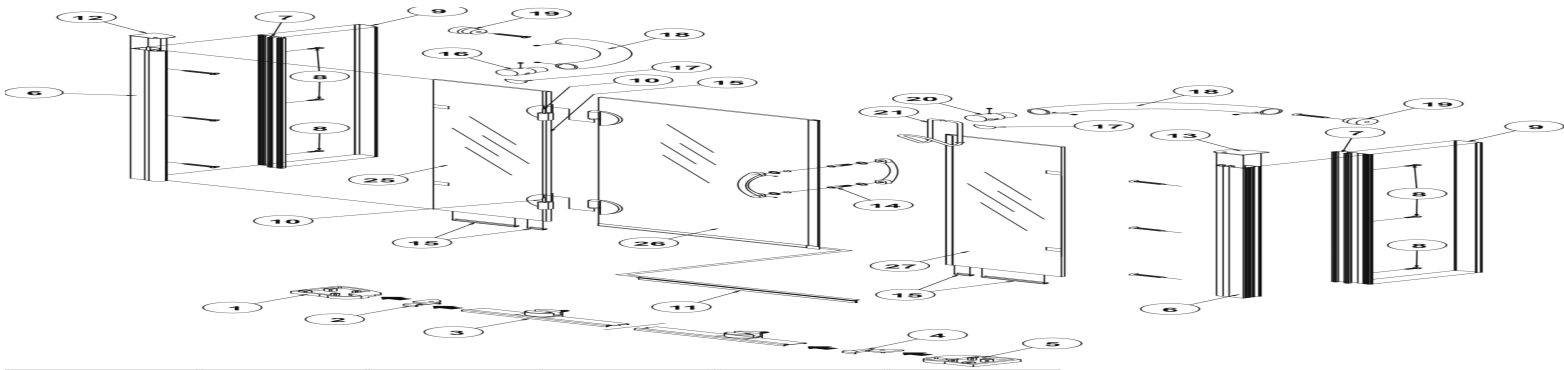

<p>

REF	1	2	3	4	5
COMPONENT					
CUSTOMER DESCRIPTION	L.H. WALL PROFILE BASE MOULDING	L.H. WALL CONNECTION MOULDING	BOTTOM RAIL / MOULDINGS AND SCREWS	R.H. WALL CONNECTION MOULDING	R.H. WALL PROFILE BASE MOULDING
QTY	1	1	1	1	1
SPARES CODE OR PACK	A	A	NO SPARES	A	A
COMMENTS	AVAILABLE IN MOULDING PACK	AVAILABLE IN MOULDING PACK		AVAILABLE IN MOULDING PACK	AVAILABLE IN MOULDING PACK

6			7		
		SEPARATE 			SEPARATE
WALL PROFILE WITH SEALS	WALL PROFILE	SEAL	WALL CLAMP PROFILE WITH SEALS	WALL CLAMP PROFILE	SEAL
2	2	4	2	2	4
	EU100000AC - WHITE EU100000YB - SILVER	B		EU100001AC - WHITE EU100001YB - SILVER	B
	AVAILABLE ON ITS OWN	AVAILABLE IN SEAL PACK		AVAILABLE ON ITS OWN	AVAILABLE IN SEAL PACK

REF	8	9	10	11	12
COMPONENT					
CUSTOMER DESCRIPTION	M4 x 10mm SCREW	COVER PROFILE	HINGE PIN	FLAP SEAL	L.H. COVER CAP
QTY	6	2	2	1	1
SPARES CODE OR PACK	NO SPARES	EU100005AC - WHITE EU100005YB - SILVER	NO SPARES	B	A
COMMENTS		AVAILABLE ON ITS OWN		AVAILABLE IN SEAL PACK	AVAILABLE IN MOULDING PACK