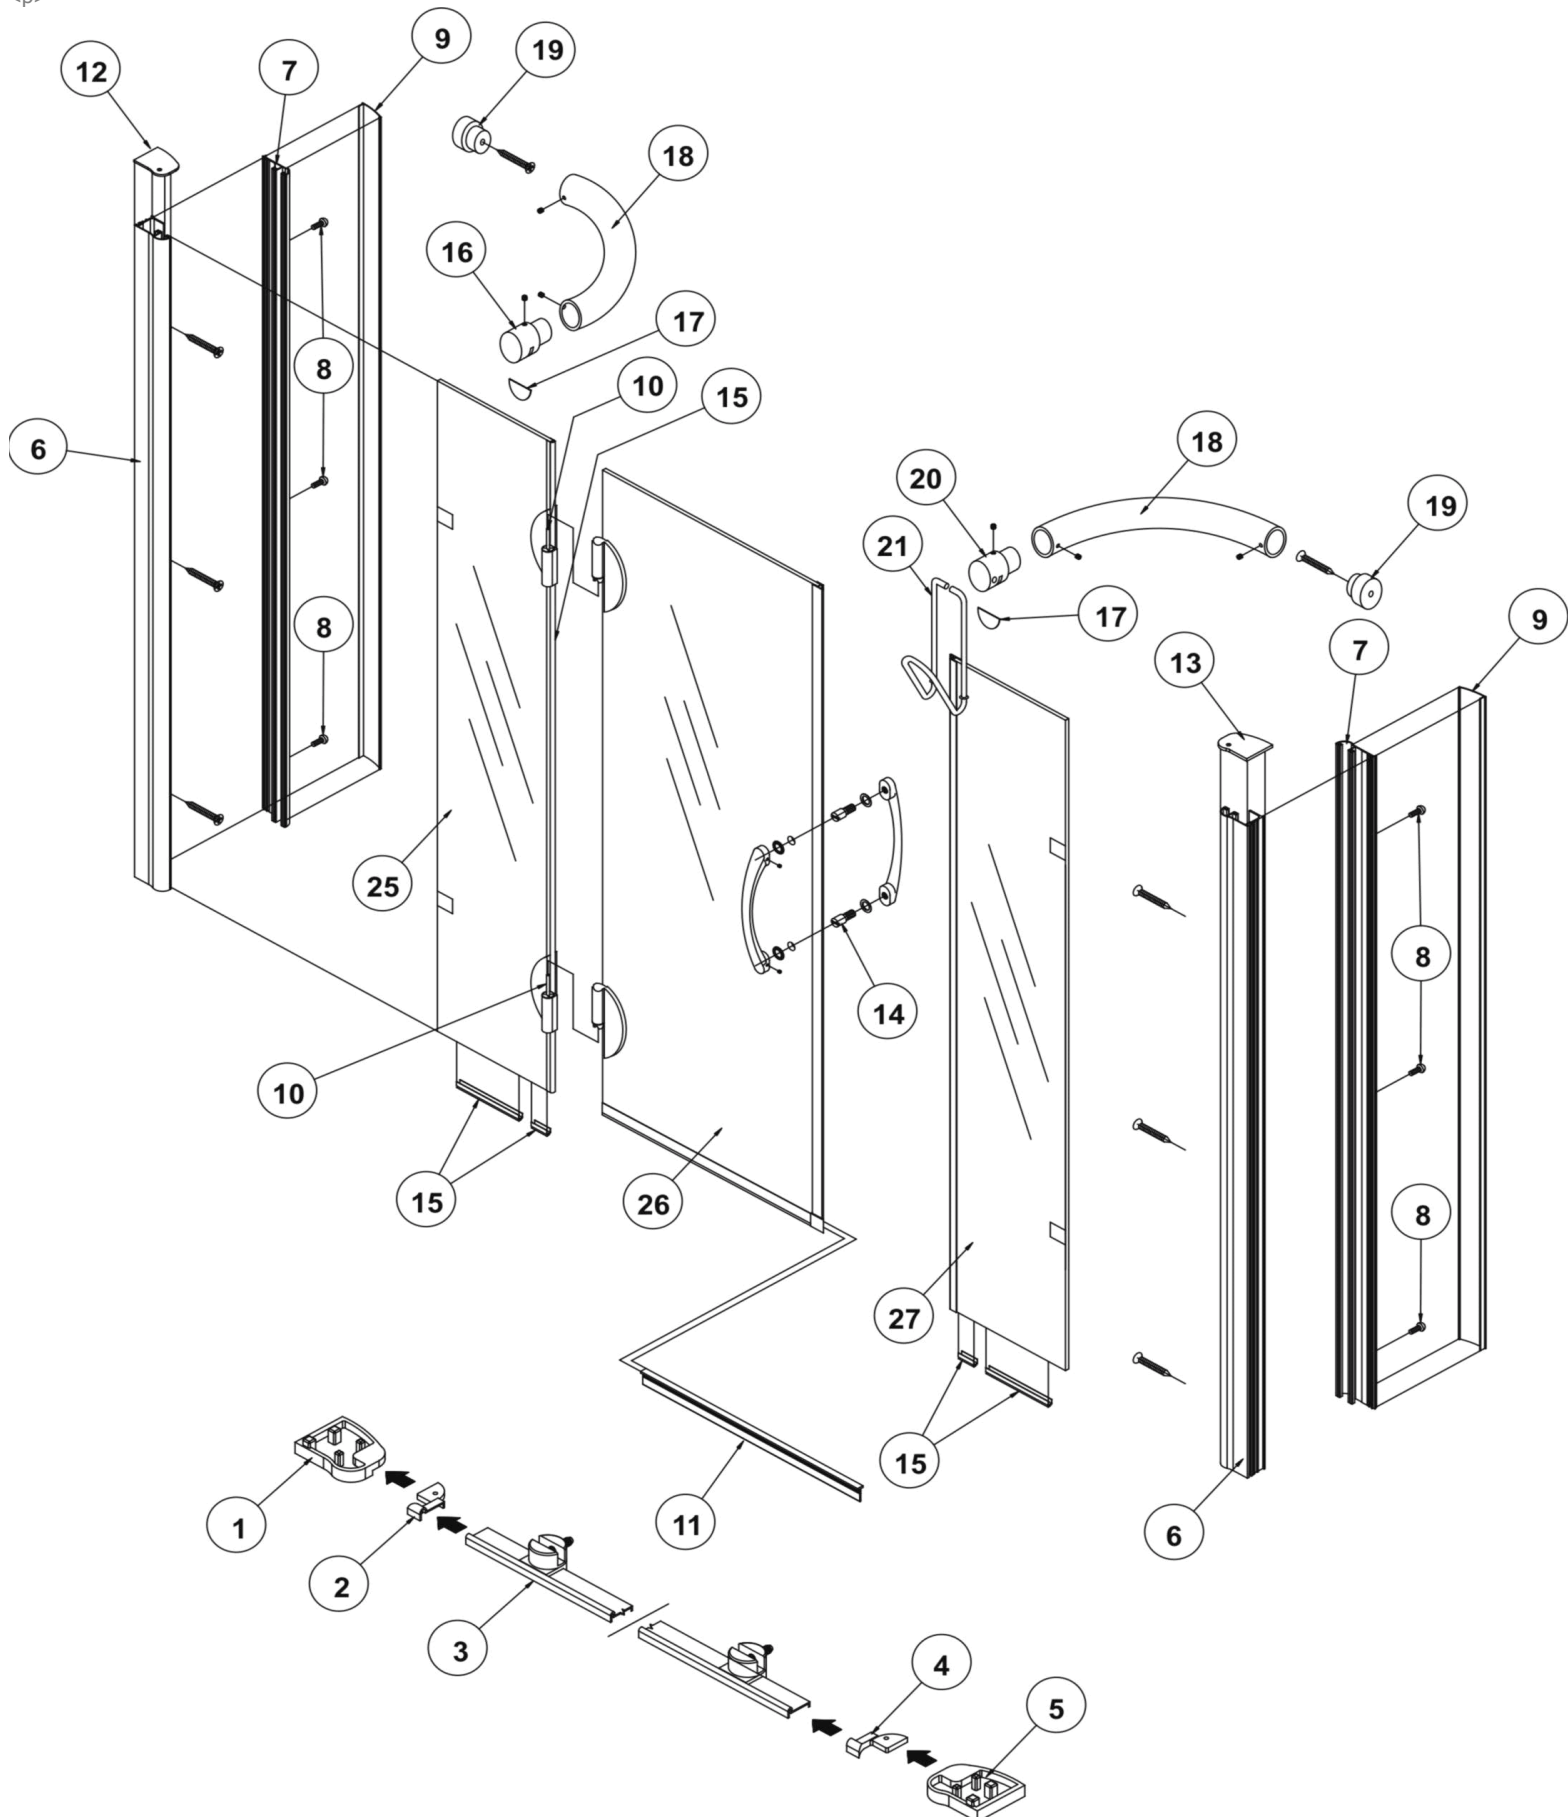

<p>

REF	1	2	3	4	5
COMPONENT					
CUSTOMER DESCRIPTION	L.H. WALL PROFILE BASE MOULDING	L.H. WALL CONNECTION MOULDING	BOTTOM RAIL / MOULDINGS AND SCREWS	R.H. WALL CONNECTION MOULDING	R.H. WALL PROFILE BASE MOULDING
QTY	1	1	1	1	1
SPARES CODE OR PACK	A	A	NO SPARES	A	A
COMMENTS	AVAILABLE IN MOULDING PACK	AVAILABLE IN MOULDING PACK		AVAILABLE IN MOULDING PACK	AVAILABLE IN MOULDING PACK

6			7		
		SEPARATE 			SEPARATE
WALL PROFILE WITH SEALS	WALL PROFILE	SEAL	WALL CLAMP PROFILE WITH SEALS	WALL CLAMP PROFILE	SEAL
2	2	4	2	2	4
	EU100000AC - WHITE EU100000YB - SILVER	B		EU100001AC - WHITE EU100001YB - SILVER	B
	AVAILABLE ON ITS OWN	AVAILABLE IN SEAL PACK		AVAILABLE ON ITS OWN	AVAILABLE IN SEAL PACK

REF	8	9	10	11	12
COMPONENT					
CUSTOMER DESCRIPTION	M4 x 10mm SCREW	COVER PROFILE	HINGE PIN	FLAP SEAL	L.H. COVER CAP
QTY	6	2	2	1	1
SPARES CODE OR PACK	NO SPARES	EU100005AC - WHITE EU100005YB - SILVER	NO SPARES	B	A
COMMENTS		AVAILABLE ON ITS OWN		AVAILABLE IN SEAL PACK	AVAILABLE IN MOULDING PACK