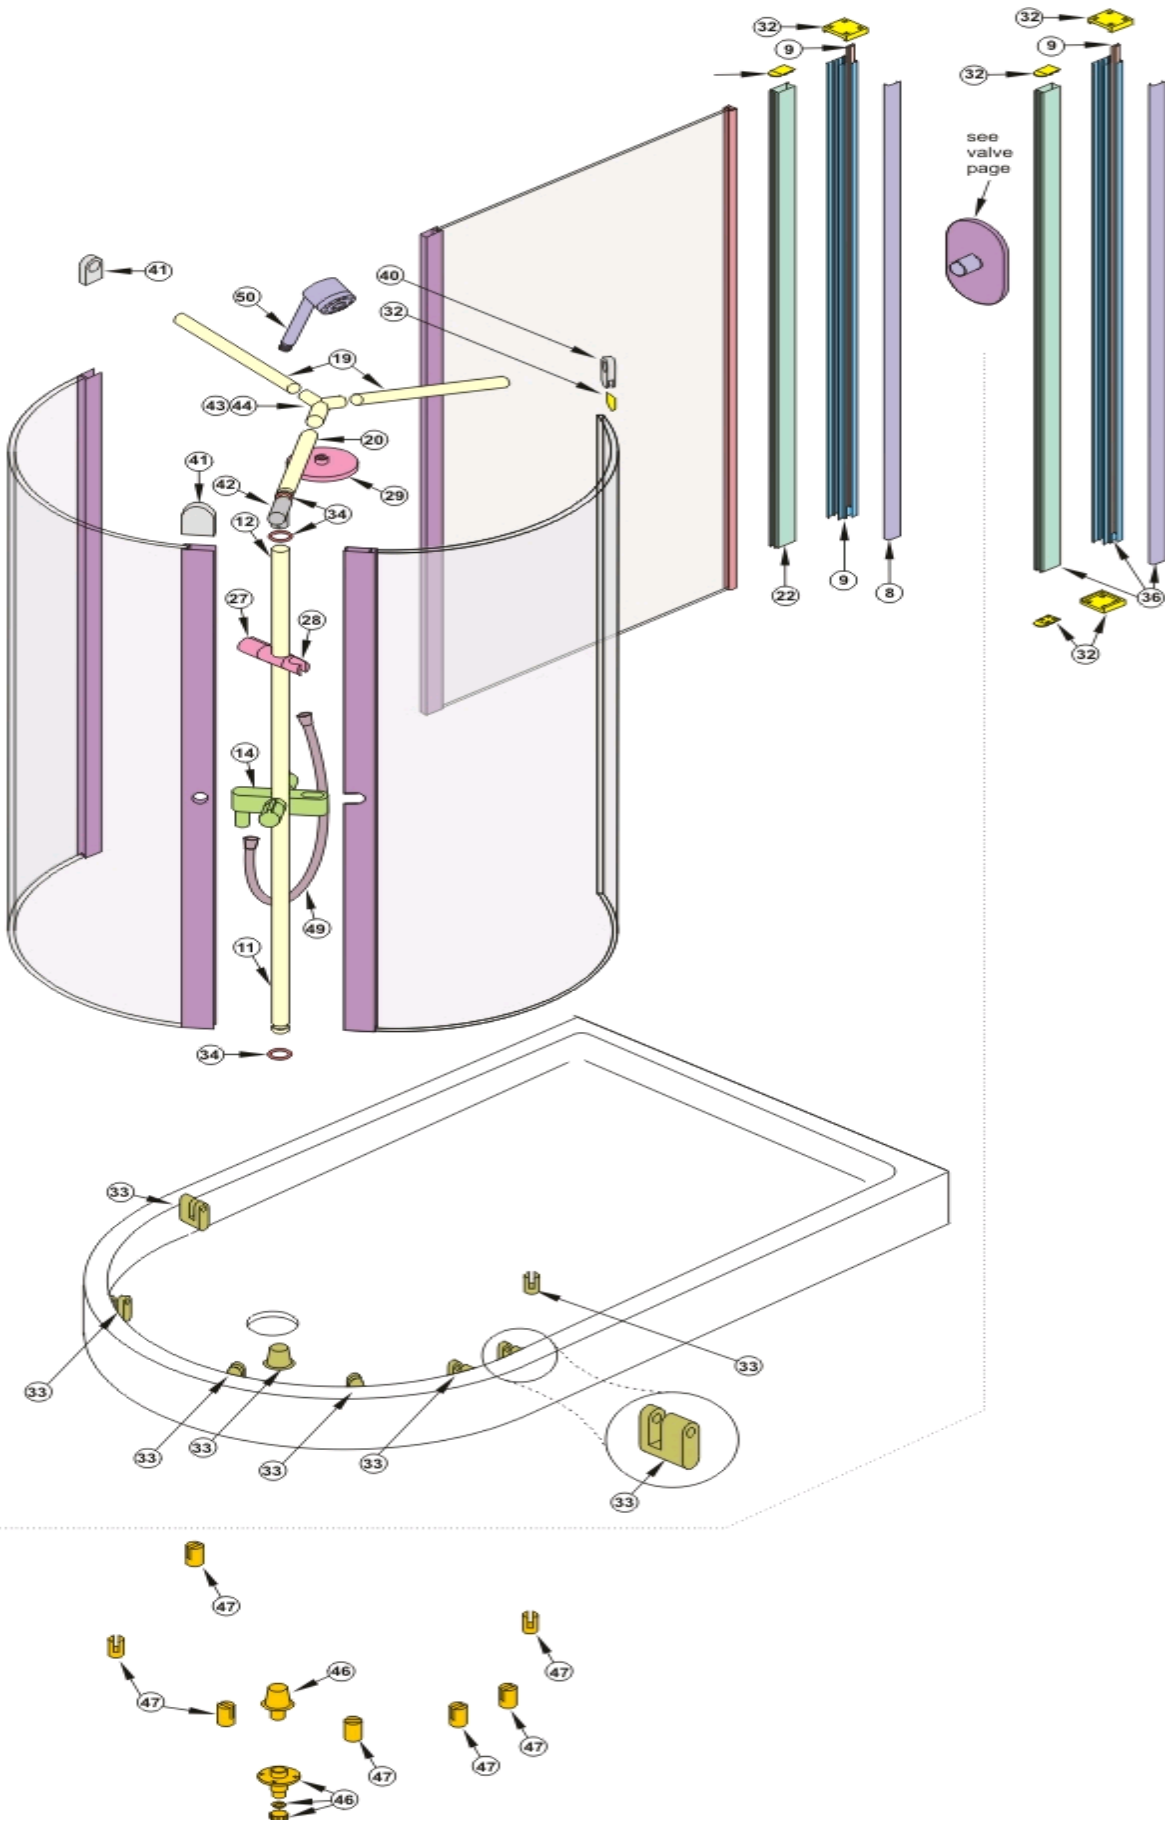

<p>

Ref.	Description	Part No.
4	Wall profile - 2065mm long	LV612YB
8	Cover profile - 2065mm long	LV616YB
9	Clip on cover connection seal	LV61867
11	Bottom upright pole	LV620AA
12	Top upright pole	LV621AA
14	Cruciform inline valve	L6940AA
19	Bracing bracket - long pole	LV627AA
20	Bracing bracket - short pole	LV628AA
22	Spacer pack 2065mm	LV645YB
27	Slider rail handle	LV557AA
28	Shower kit	E960526AA
29	Shower head	E960527AA
32	Fixing pack (F)	LV55867
33	Tray fixing pack (T)	LV63167
34	Sealing pack (O)	LV56067
36	Peninsular wetroom pack	L8383AA
40	38mm glass to pipe clamp	LV633AA
41	38mm glass to aluminium clamp	LV634AA
42	Pole to bracing bracket connector	LV635AA
43	3 way centre support (LH)	LV636AA
44	3 way centre support (RH)	LV637AA
46	Wetroom floor pack	LV561AA
47	Wetroom small clamp pack	LV722AA
49	Flexible shower hose	E960524AA
50	Handspray	E960525AA

NB -- colour/finish options

Silver = AA