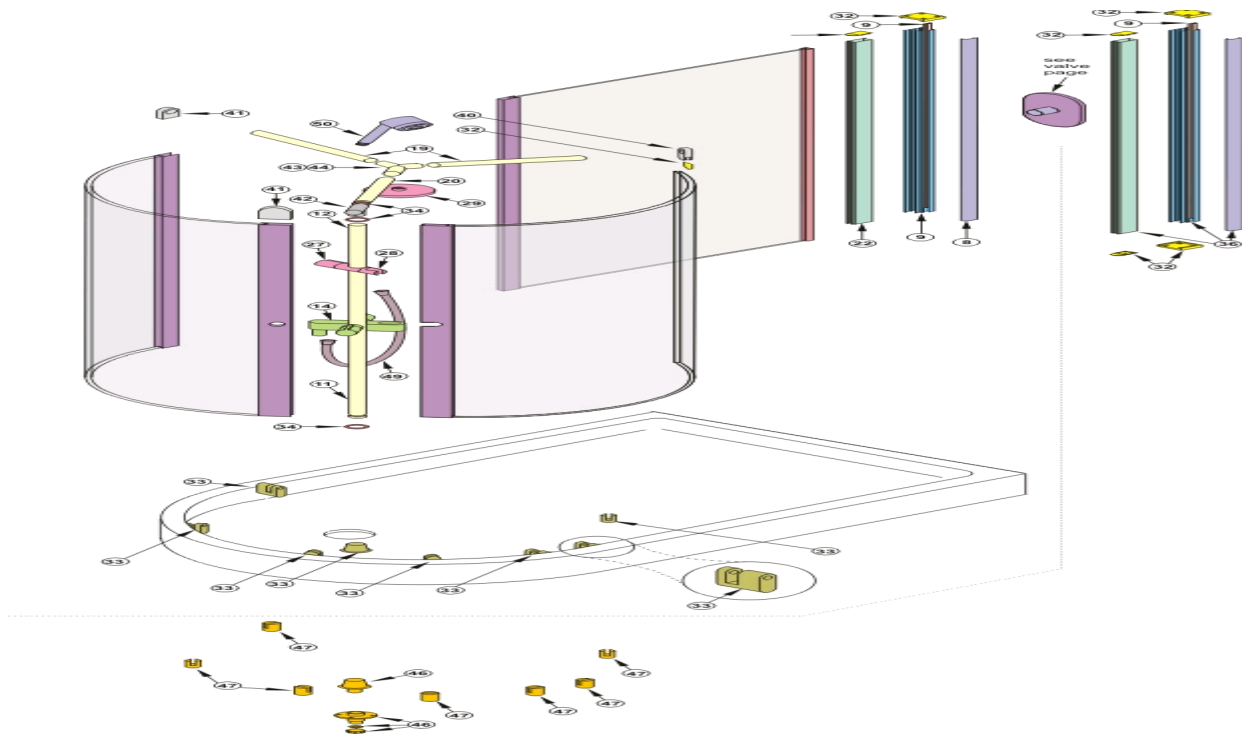

<p>

Ref.	Description	Part No.
4	Wall profile - 2065mm long	LV612YB
8	Cover profile - 2065mm long	LV616YB
9	Clip on cover connection seal	LV61867
11	Bottom upright pole	LV620AA
12	Top upright pole	LV621AA
14	Cruciform inline valve	L6940AA
19	Bracing bracket - long pole	LV627AA
20	Bracing bracket - short pole	LV628AA
22	Spacer pack 2065mm	LV645YB
27	Slider rail handle	LV557AA
28	Shower kit	E960526AA
29	Shower head	E960527AA
32	Fixing pack (F)	LV55867
33	Tray fixing pack (T)	LV63167
34	Sealing pack (O)	LV56067
36	Peninsular wetroom pack	L8383AA
40	38mm glass to pipe clamp	LV633AA
41	38mm glass to aluminium clamp	LV634AA
42	Pole to bracing bracket connector	LV635AA
43	3 way centre support (LH)	LV636AA
44	3 way centre support (RH)	LV637AA
46	Wetroom floor pack	LV561AA
47	Wetroom small clamp pack	LV722AA
49	Flexible shower hose	E960524AA
50	Handspray	E960525AA

NB -- colour/finish options

Silver = AA