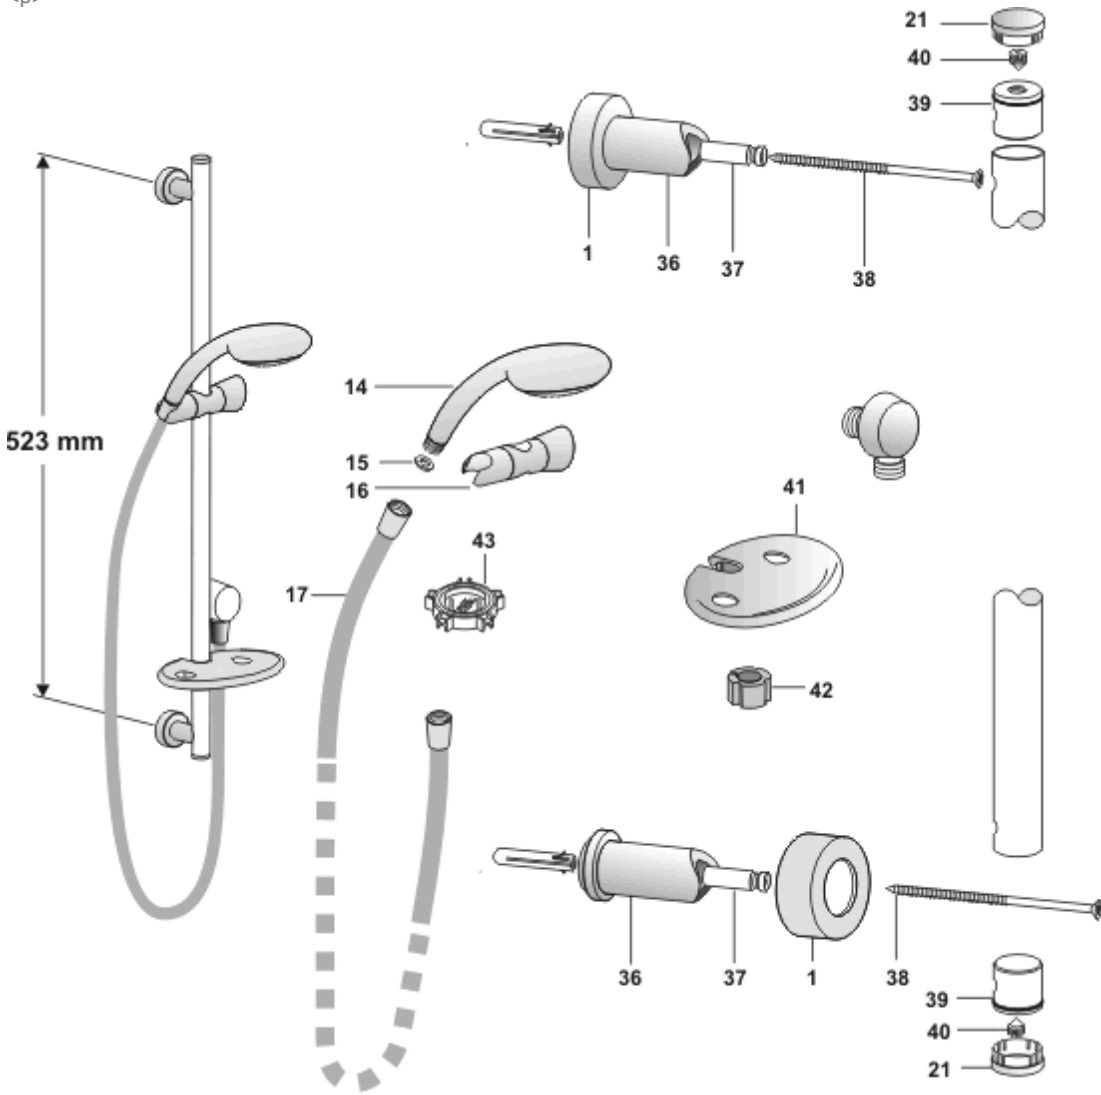

TREVI ELIPSE L7101 ELIPSE SHOWER KIT CHROME 3-FUNCTION HANDSPRAY

<p>

Ref.	Description	Part No.
1	Escutcheon	E960476AA
14	Handspray - 3 Function	L7104AA
15	Rubber washer	E960491NU
16	Slide bar clamp	E960492AA
17	Flexible shower hose CM. 135	E960494AA
21	End cap	E960498AA
36	Slide bar mounting pillar	E960505AA
37	Grooved connector	E960506NU
38	Screw - D. 5 TPS+ x 125 mm	E960507NU
39	Connecting bush	E960508NU
40	Gurb screw - M8X8	E960509NU
41	Soap dish	E960510AA
42	Soap dish split mounting bush	E960511AA
43	Handspray key 3F	E960512NU
44	Wall elbow	E960690AA

**NB -- colour/finish options**

Chrome = AA