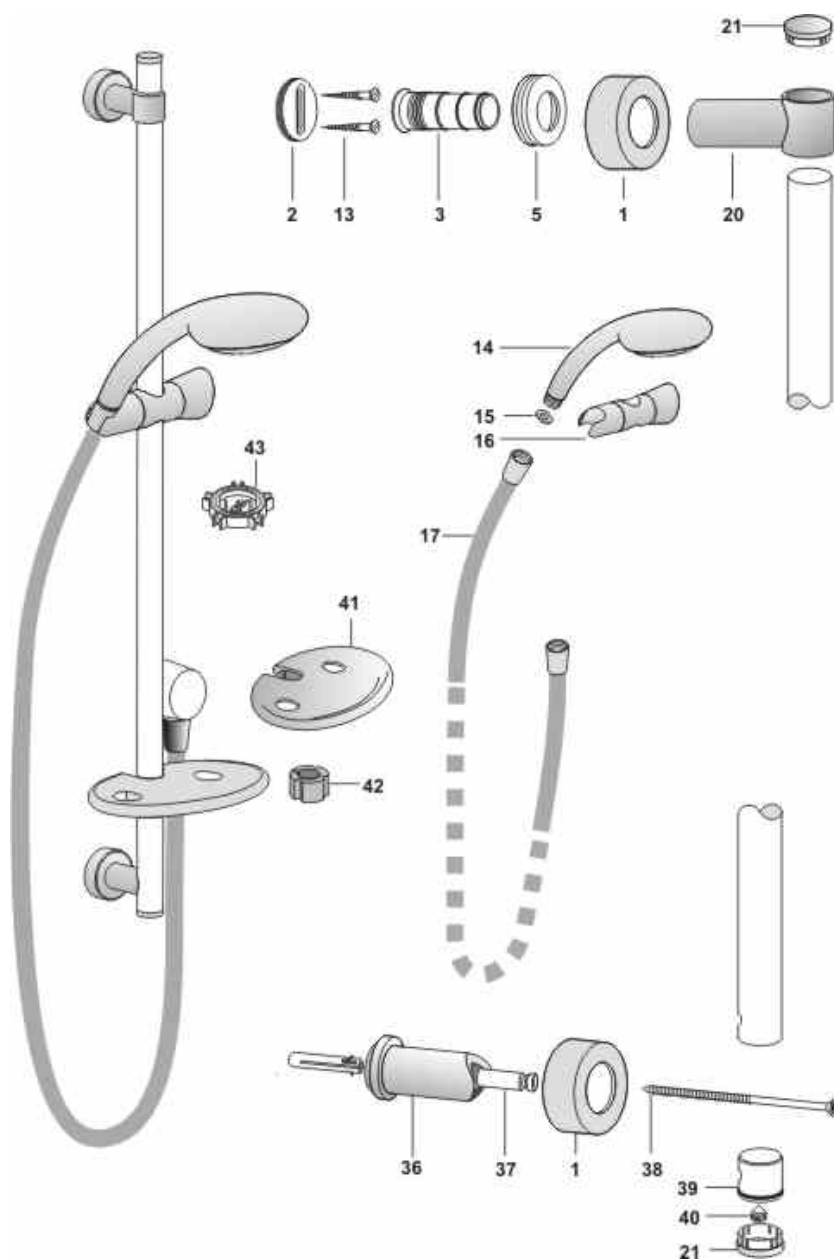

**TREVI**  
**L7060AA MOONSHADOW SC SHOWER SF**  
**L7061AA MOONSHADOW SC SHOWER LP&HP 3F**

Ref. Description	Part No.	Ref. Description	Part No.
1 Escutcheon	E960476AA	20 Mounting Tee	E960497AA
2 Slotted screw plate	E960477NU	21 End cap	E960498AA
3 Mounting spigot	E960478NU	36 Slide bar mounting pillar	E960505AA
5 Clamping ring	E960480NU	37 Grooved connector	E960506NU
13 Screws - TPS+ 5X60	E960487NU	38 Screw - D. 5 TPS+ x 125 mm	E960507NU
14a Handspray - clean	E960488AA	39 Connecting bush	E960508NU
14b Handspray - LOW PRESSURE	L6817AA	40 Gurb screw - M8X8	E960509NU
14c Handspray - HIGH PRESSURE	L6816AA	41 Soap dish	E960510AA
15 rubber washer	E960491NU	42 Soap dish split mounting bush	E960511AA
16 Slide bar clamp	E960492AA	43 Handspray key 3F	E960512NU
17 Flexible shower hose CM. 135	E960494AA	44 Wall elbow	E960690AA