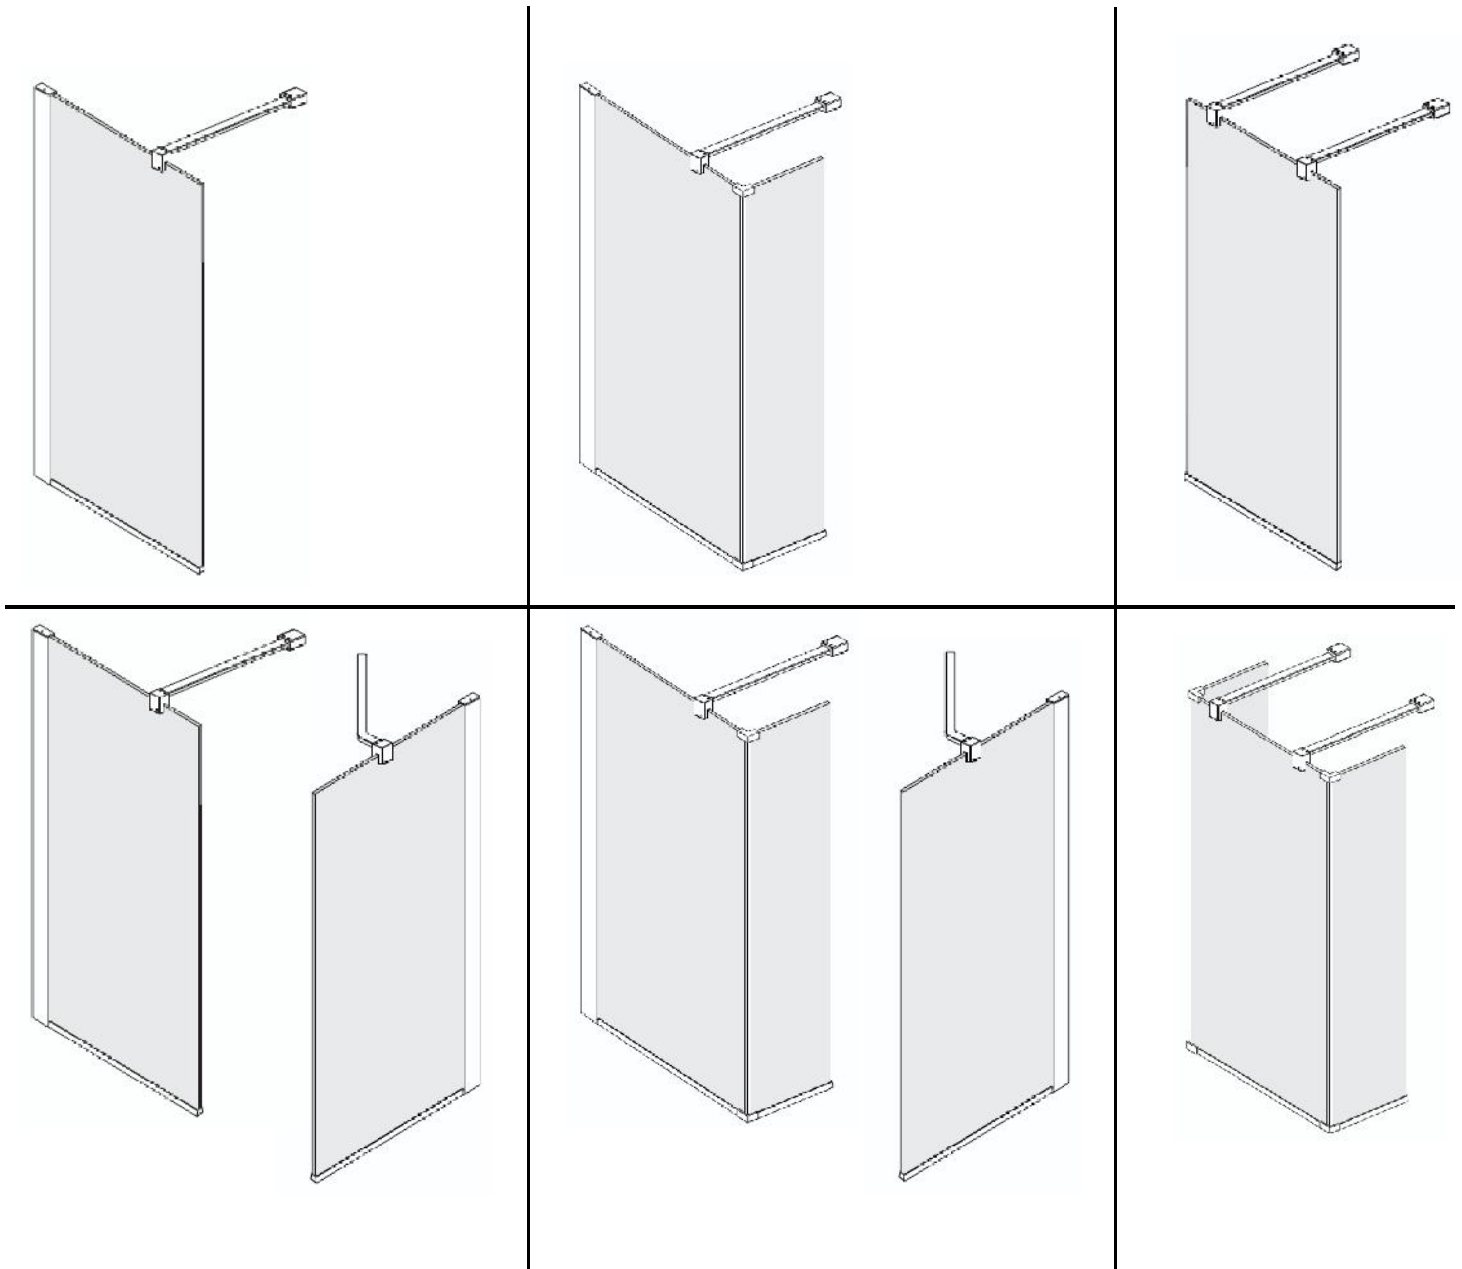

L6220EO SYNERGY PANEL 700 BRT/SIL WETROOM CLEAR
 L6221EO SYNERGY PANEL 760 BRT/SIL WETROOM CLEAR
 L6222EO SYNERGY PANEL 800 BRT/SIL WETROOM CLEAR
 L6223EO SYNERGY PANEL 900 BRT/SIL WETROOM CLEAR
 L6224EO SYNERGY PANEL 1000 BRT/SIL WETROOM CLEAR
 L6225EO SYNERGY PANEL 1200 BRT/SIL WETROOM CLEAR
 L6226EO SYNERGY PANEL 1400 BRT/SIL WETROOM CLEAR
 L6227EO SYNERGY PANEL 1600 BRT/SIL WETROOM CLEAR
 L6228EO SYNERGY RTN PNL 300 BRT/SIL CLEAR
 L6229EO SYNERGY BRKT PK BRT/SIL STRAIGHT BRACING
 L6230EO SYNERGY WETROOM BRT/SIL ANGLE BRACKET

T9680EO MAGNUM W 70 PARETE FISSA TRASP BRIGHT S
 T9681EO MAGNUM W 76 PARETE FISSA TRASP BRIGHT S
 T9682EO MAGNUM W 80 PARETE FISSA TRASP BRIGHT S
 T9683EO MAGNUM W 90 PARETE FISSA TRASP BRIGHT S
 T9684EO MAGNUM W 100 PARETE FISSA TRASP BRIGHT S
 T9685EO MAGNUM W 120 PARETE FISSA TRASP BRIGHT S
 T9686EO MAGNUM W 140 PARETE FISSA TRASP BRIGHT S
 T9687EO MAGNUM W 160 PARETE FISSA TRASP BRIGHT S
 T9688EO MAGNUM W 30 FISSET AGGIUN TRASP BRIGHT S
 T9689EO MAGNUM W BARRA SOST MURO DRITTA BRIGHT S
 T9690EO MAGNUM W BARRA SOST MURO OBLIQ BRIGHT S