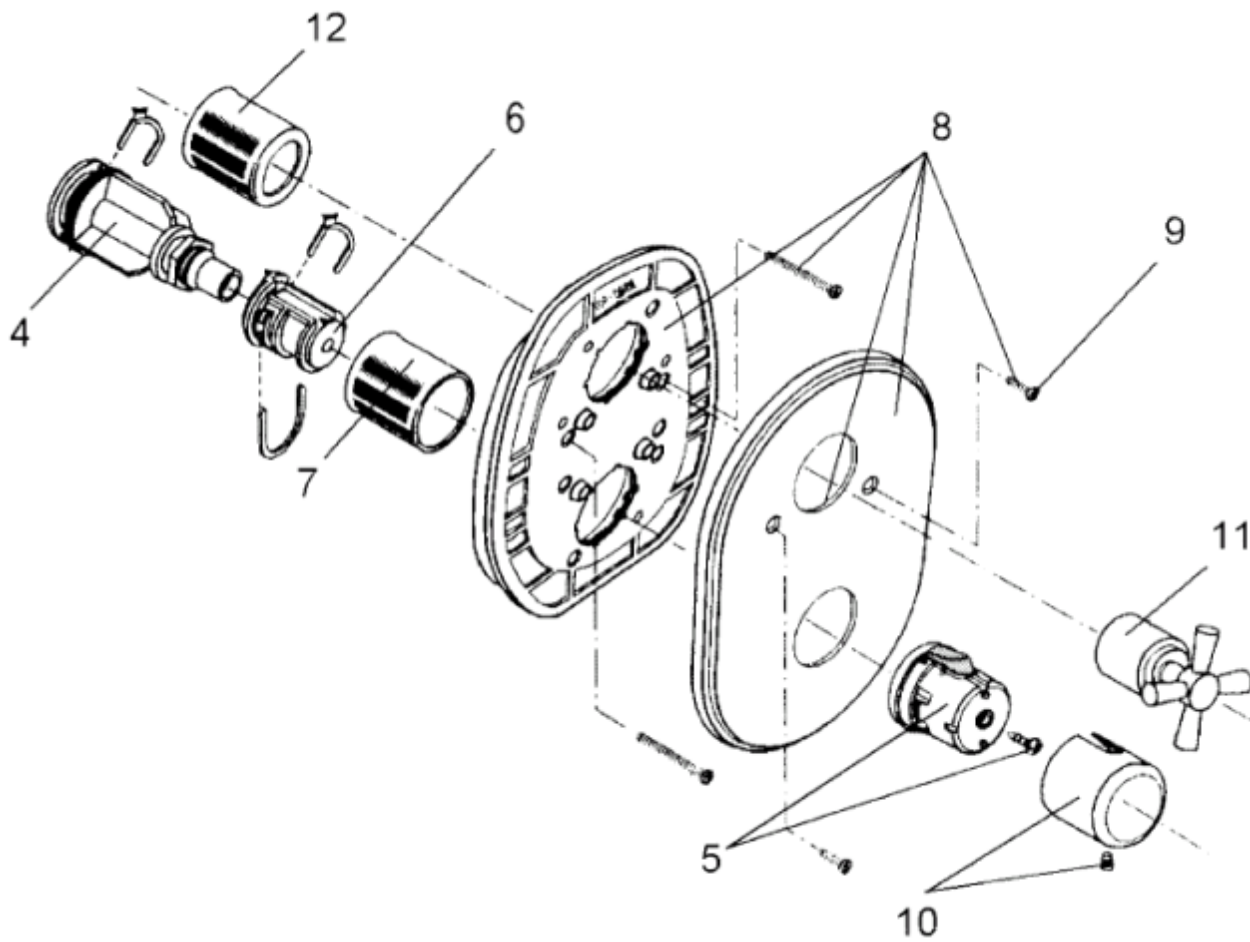

<p>

Ref.	Description	Part No.
4	Temp handle extension	A963649NU
5	Temperature handle working parts	H960675NU
6	Temperature handle carrier	A953957NU11
7	Temperature shroud	H960680AA
7a	Shroud ring	A963511NU
8	Face plate kit	H960691AA
9	Screw	H960678AA
10	Temperature handle cover	H960674AA
11	Flow control LEVER handle complete (not as shown on drawing above))	H960378AA
12	Shroud - Flow control handle	H960769AA
13	THERM.CADRIGDE G3/4 B-IN	A961259NU
14	Flow control - CARTRIDGE 3/4" (COUNTER CLOCKWISE ON)	H960001NU