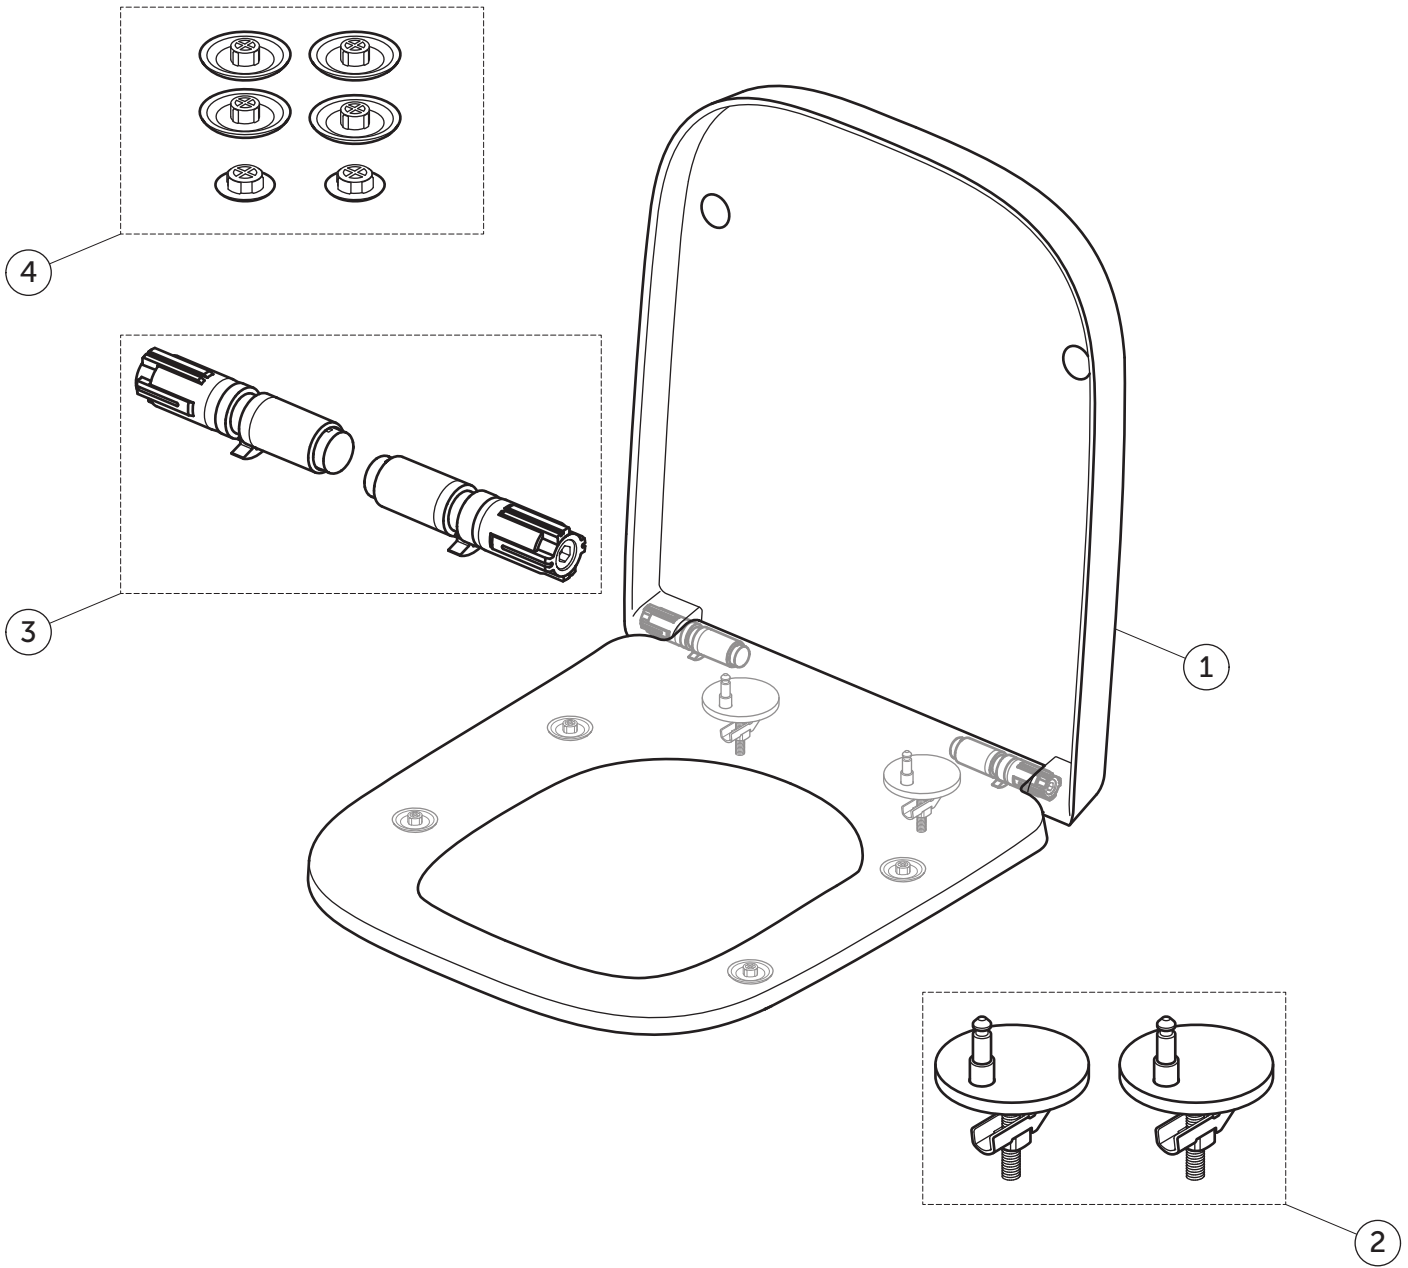

SPARE PARTS

Seat & Cover
Compact; WO; SC

T473701

I.LIFE S

Item	Description	Spare Code
1	SEAT & COVER COMPACT WO SC WHT	
2	TOILET SEAT HINGE PACK BS22	TV90067
3	TOILET SEAT DAMPER 18MM BS ZP3427	TV90967
4	TOILET SEAT BUFFERS 6 PCS BS0713 + S0712	EW02467