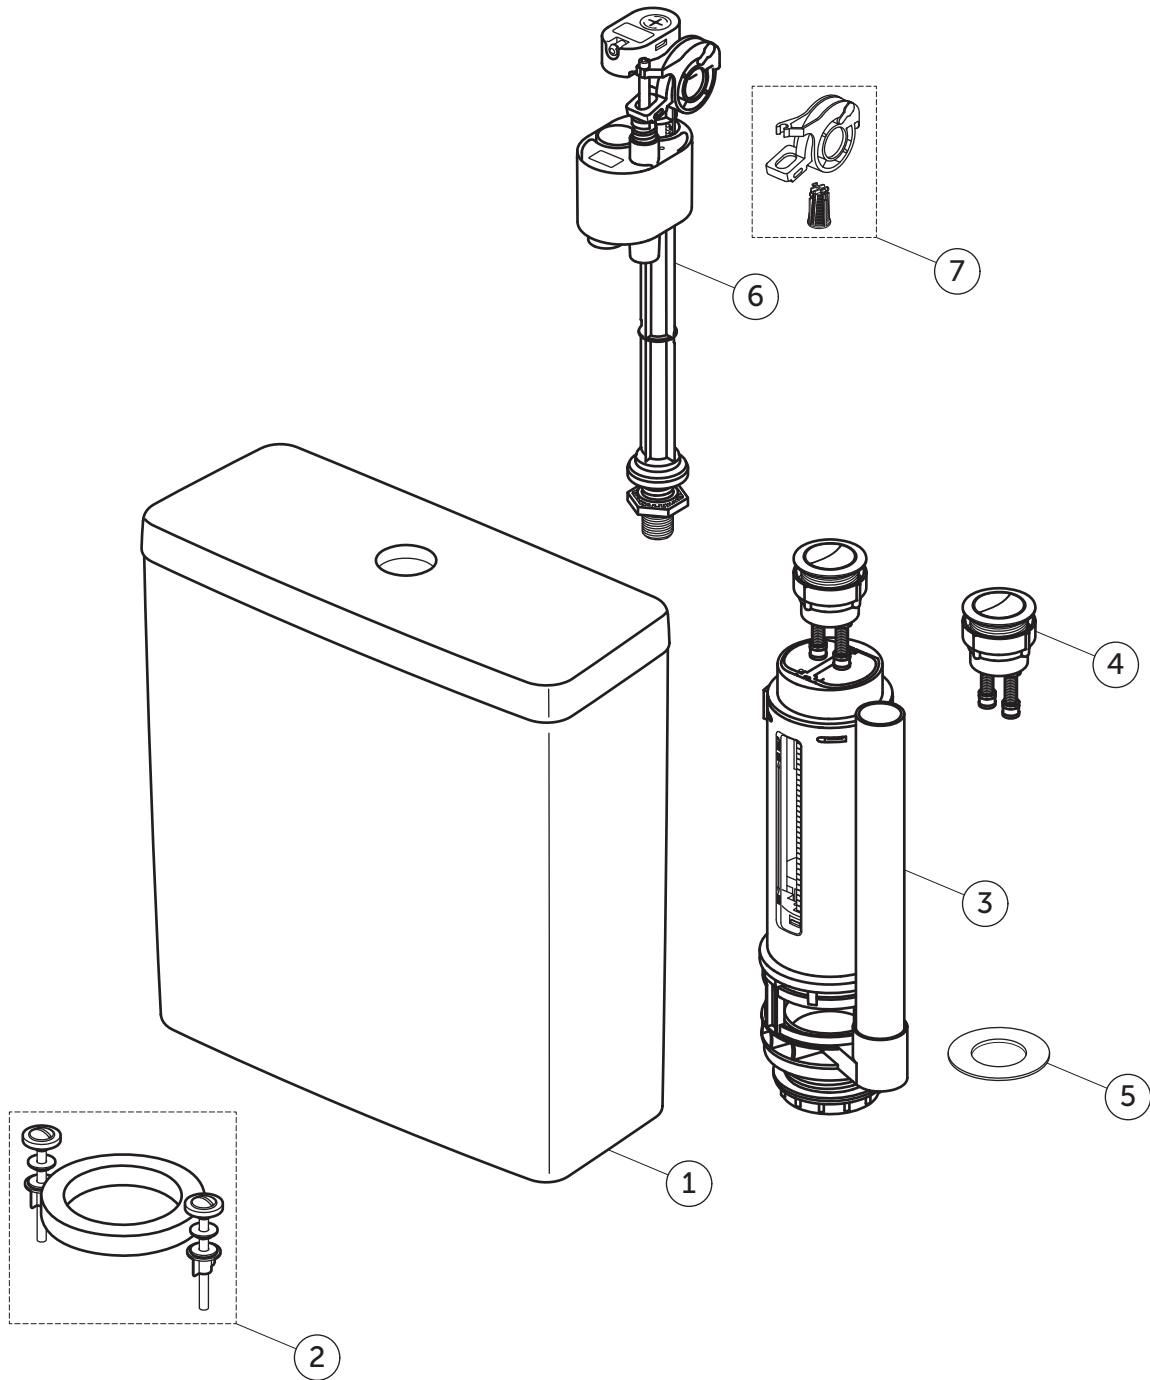

# SPARE PARTS

Close Coupled Tank  
BI; 1/2 UK

E249201

I.LIFE S

Item	Description	Spare Code
1	TANK + LID BI 1/2 UK WHT	TV95901
2	TANK FIXATION SET	R640267
3	OUTLET VALVE R&T A24232	EV51367
4	CISTERN COVER BUTTON	EV494AA
5	SPARE SEAL FOR OUTLET VALVE UK	?
6	BESTTR T6504 BOTTOM INLET VALVE 340 D/FILL G1/2 T/FLTR	EV98067
7	SET DIAPHRAGM + FILTER FOR BI UK	?