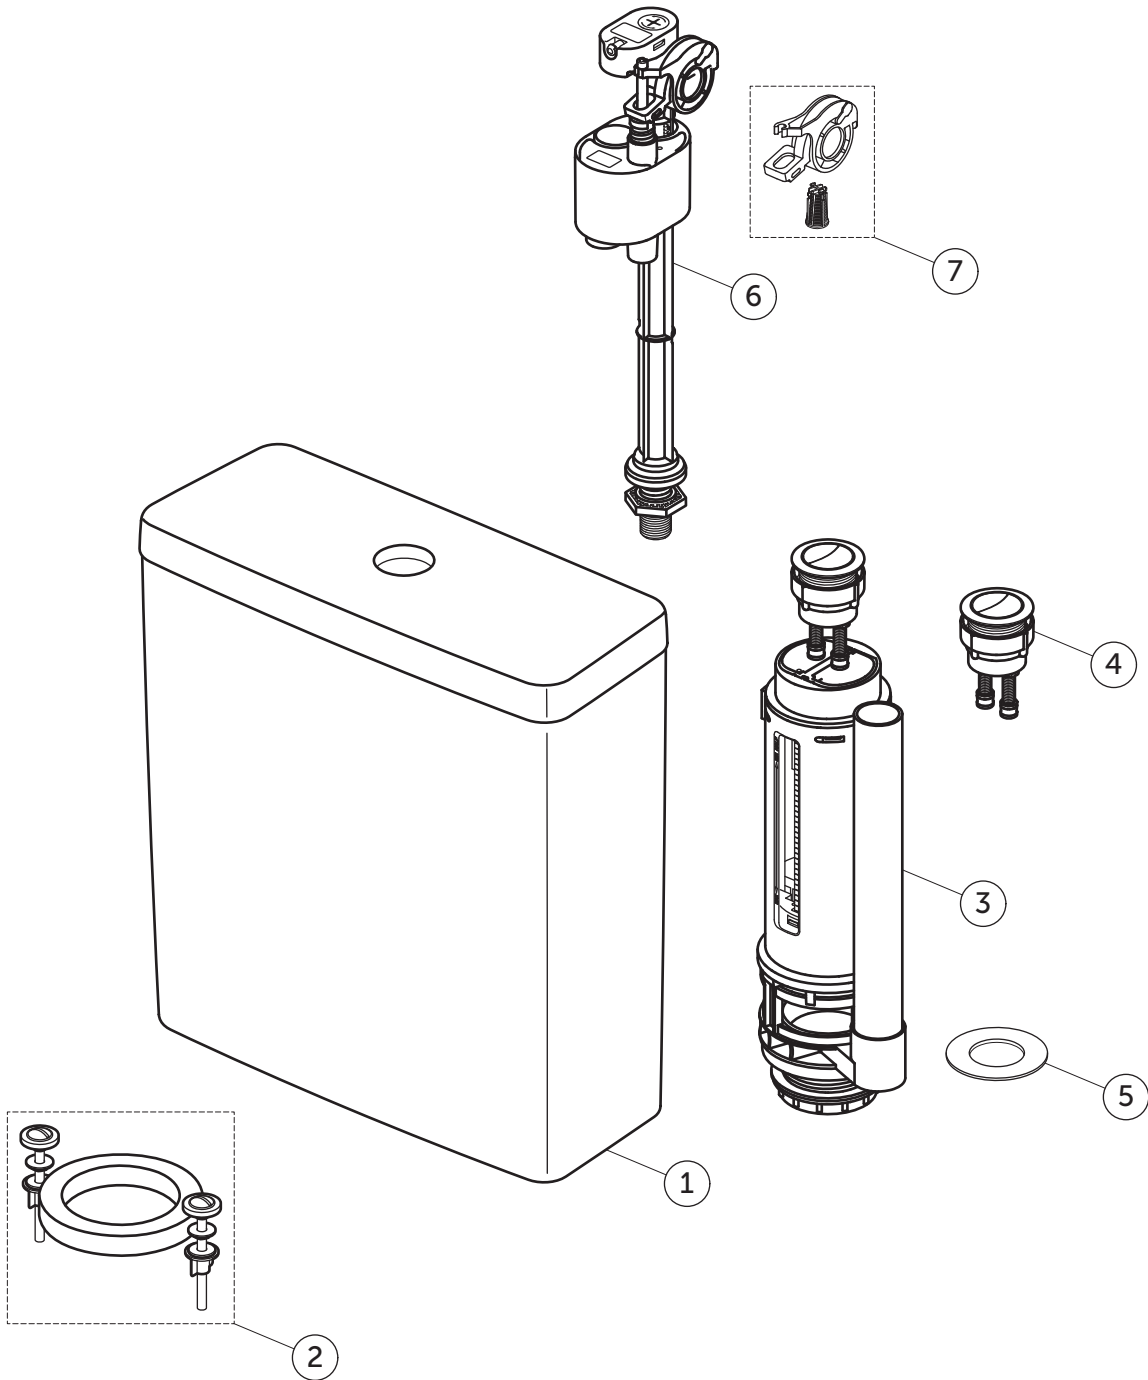

SPARE PARTS

Close Coupled Tank
BI; 1/2 UK

E249101

I.LIFE S

Item	Description	Spare Code
1	TANK + LID BI 1/2 UK WHT	TV95901
2	TANK FIXATION SET	R640267
3	OUTLET VALVE R&T A24232	EV51367
4	CISTERN COVER BUTTON	EV494AA
5	SPARE SEAL FOR OUTLET VALVE UK	?
6	BESTTR T6504 BOTTOM INLET VALVE 340 D/FILL G1/2 T/FLTR	EV98067
7	SET DIAPHRAGM + FILTER FOR BI UK	?