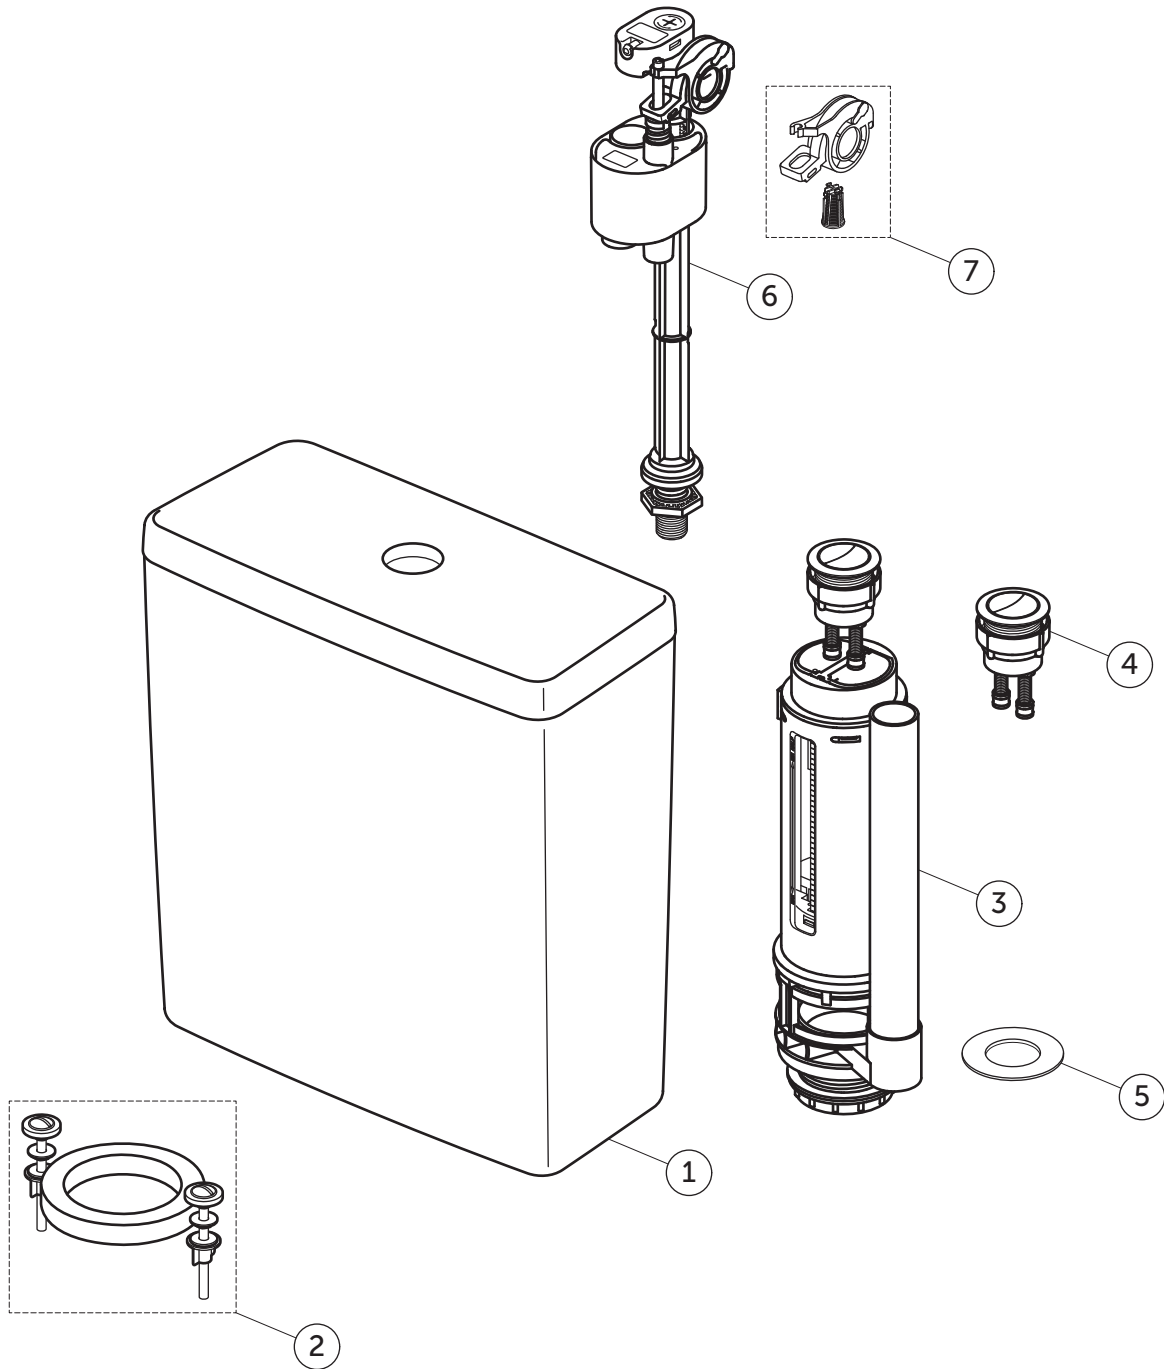

SPARE PARTS

Close Coupled Tank
BI; 1/2 UK

E248101

I.LIFE A

Item	Description	Spare Code
1	TANK + LID BI 1/2 UK WHT	TV95401
2	TANK FIXATION SET	R640267
3	OUTLET VALVE R&T A24232	EV51367
4	CISTERN COVER BUTTON	EV494AA
5	SPARE SEAL FOR OUTLET VALVE UK	?
6	BESTTR T6504 BOTTOM INLET VALVE 340 D/FILL G1/2 T/FLTR	EV98067
7	SET DIAPHRAGM + FILTER FOR BI UK	?