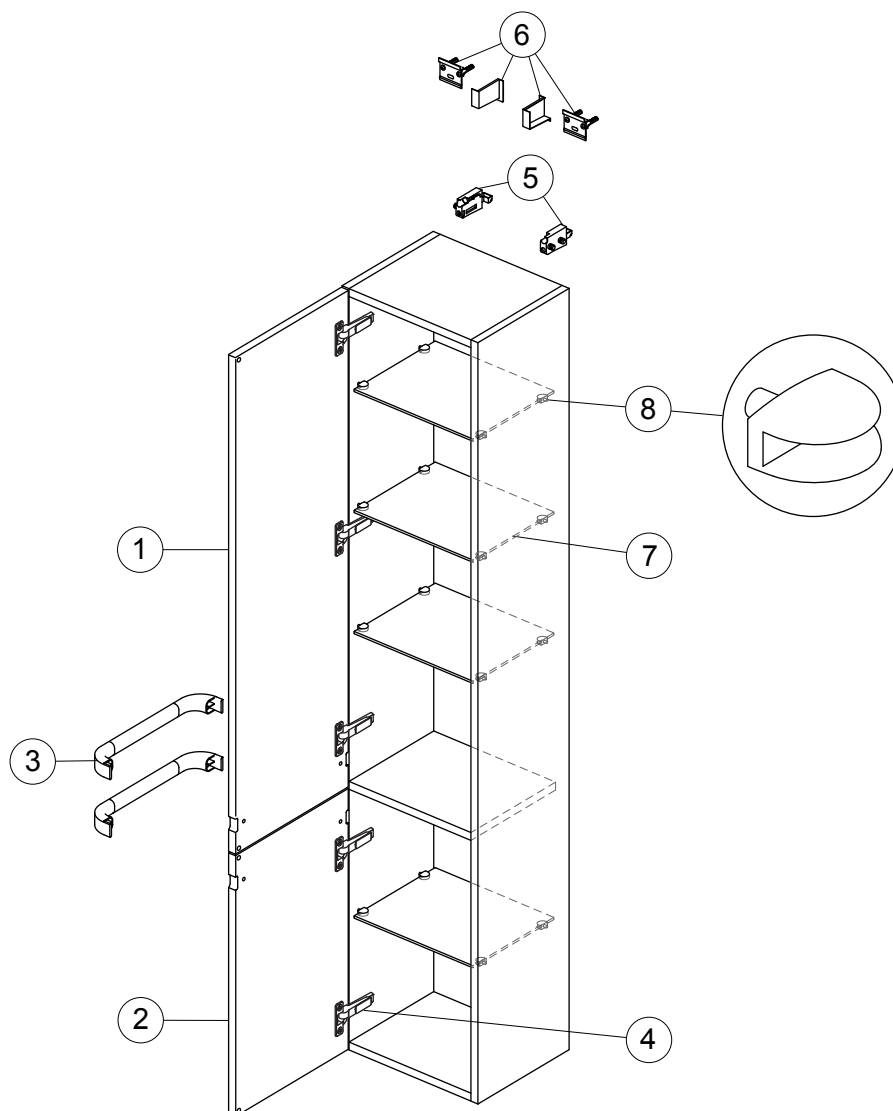

Item	Description	Colour/Finish	Code No.	Quantity
1	Door panel for column 35 upper LH	FA - Glossy Light Grey FC - Glossy Light Brown WG - Glossy White FF - Wood Light Brown FE - Wood Light Grey	RV092FA RV092FC RV092WG RV092FF RV092FE	1
2	Door panel for column 35 lower LH	FA - Glossy Light Grey FC - Glossy Light Brown WG - Glossy White FF - Wood Light Brown FE - Wood Light Grey	RV093FA RV093FC RV093WG RV093FF RV093FE	1
3	Handle 35	AA - Chromium plated FM - Soft Matt Brown WG - Glossy White	R4355AA R4355FM R4355WG	1
4	Hinge KIT for door Soft close (hinge and plate)		RV07867	1 + 1
5	Hanging brackets KIT 1		RV08267	pair
6	Wall fixation KIT 1		RV08167	12
7	Glass shelf C35		RV099RQ	1
8	Glass shelf holder kit		RV11767	4

Item	Description	Colour/Finish	Code No.	Quantity
1	Door panel for column 35 upper LH Blum	FA - Glossy Light Grey FC - Glossy Light Brown WG - Glossy White FF - Wood Light Brown FE - Wood Light Grey	RV127FA RV127FC RV127WG RV127FF RV127FE	1
2	Door panel for column 35 lower LH Blum	FA - Glossy Light Grey FC - Glossy Light Brown WG - Glossy White FF - Wood Light Brown FE - Wood Light Grey	RV128FA RV128FC RV128WG RV128FF RV128FE	1
3	Handle 35	AA - Chromium plated FM - Soft Matt Brown WG - Glossy White	R4355AA R4355FM R4355WG	1
4	Hinge KIT for door Soft close Blum (hinge and plate)		TV38567	1 + 1
5	Hanging brackets KIT 1		RV08267	pair
6	Wall fixation KIT 1		RV08167	12
7	Glass shelf C35		RV099RQ	1
8	Glass shelf holder kit		RV11767	4