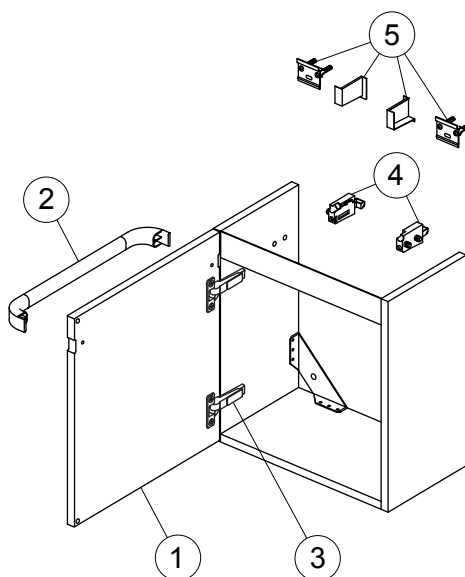

Item	Description	Colour/Finish	Code No.	Quantity
1	Door panel 45 LH	FA - Glossy Light Grey FC - Glossy Light Brown WG - Glossy White FF - Wood Light Brown FE - Wood Light Grey	RV114FA RV114FC RV114WG RV114FF RV114FE	1
2	Handle 45	AA - Chromium plated FM - Soft Matt Brown WG - Glossy White	R4356AA R4356FM R4356WG	1
3	Hinge KIT for door Soft close (hinge and plate)		RV07867	1 + 1
4	Hanging brackets KIT 1		RV08267	pair
5	Wall fixation KIT 1		RV08167	12

Item	Description	Colour/Finish	Code No.	Quantity
1	Door panel 45 LH Blum	FA - Glossy Light Grey FC - Glossy Light Brown WG - Glossy White FF - Wood Light Brown FE - Wood Light Grey	RV123FA RV123FC RV123WG RV123FF RV123FE	1
2	Handle 45	AA - Chromium plated FM - Soft Matt Brown WG - Glossy White	R4356AA R4356FM R4356WG	1
3	Hinge KIT for door Soft close Blum (hinge and plate)		TV38567	1 + 1
4	Hanging brackets KIT 1		RV08267	pair
5	Wall fixation KIT 1		RV08167	12