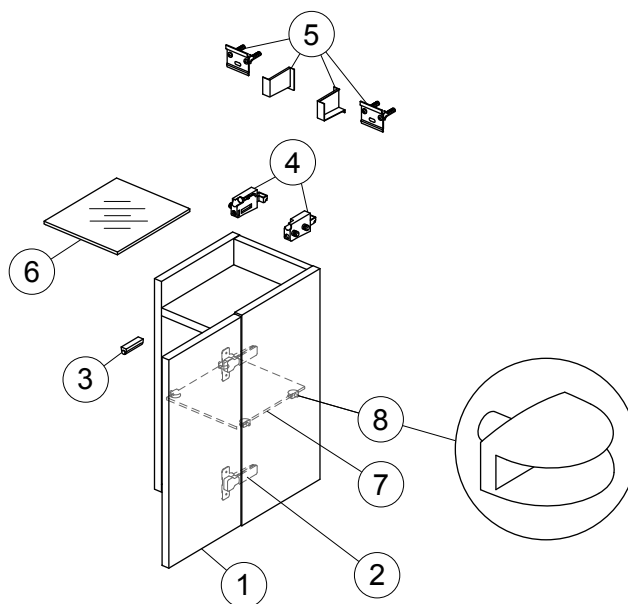

Item	Description	Colour/Finish	Code No.	Quantity
1	Door panel H48 RH	FA - Glossy Light Grey FC - Glossy Light Brown WG - Glossy White FF - Wood Light Brown FE - Wood Light Grey	RV091FA RV091FC RV091WG RV091FF RV091FE	1
2	Hinge KIT for door (standard hinge and plate)		RV07967	1 + 1
3	Hinge Push KIT (spring hinge and plate)		RV07767	1 + 1
4	Push Piston		RV08067	1
5	Hanging brackets KIT 1		RV08267	pair
6	Wall fixation KIT 1		RV08167	12
7	Glass worktop for WHB side unit white		RV096WG	1
8	Glass shelf H48		RV098RQ	1
9	Glass shelf holder kit		RV11767	4

Item	Description	Colour/Finish	Code No.	Quantity
1	Door panel H48 RH Blum	FA - Glossy Light Grey FC - Glossy Light Brown WG - Glossy White FF - Wood Light Brown FE - Wood Light Grey	RV126FA RV126FC RV126WG RV126FF RV126FE	1
2	Hinge Push KIT Blum (spring hinge and plate)		TV63367	1 + 1
3	Push Piston		RV08067	1
4	Hanging brackets KIT 1		RV08267	pair
5	Wall fixation KIT 1		RV08167	12
6	Glass worktop for WHB side unit white		RV096WG	1
7	Glass shelf H48		RV098RQ	1
8	Glass shelf holder kit		RV11767	4