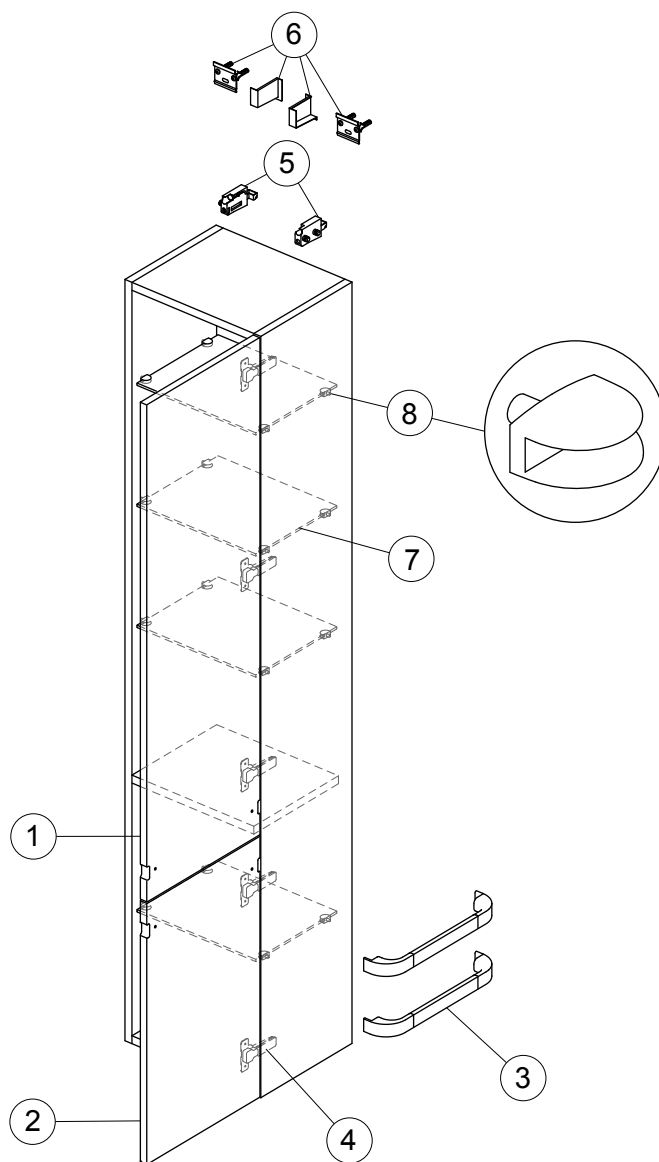

| Item | Description                                     | Colour/Finish   | Code No.  | Quantity |
|------|---|---|---|----------|
| 1    | Door panel for column 35 upper RH               | FA - Glossy Light Grey<br>FC - Glossy Light Brown<br>WG - Glossy White<br>FF - Wood Light Brown<br>FE - Wood Light Grey | RV115FA<br>RV115FC<br>RV115WG<br>RV115FF<br>RV115FE | 1        |
| 2    | Door panel for column 35 lower RH               | FA - Glossy Light Grey<br>FC - Glossy Light Brown<br>WG - Glossy White<br>FF - Wood Light Brown<br>FE - Wood Light Grey | RV116FA<br>RV116FC<br>RV116WG<br>RV116FF<br>RV116FE | 1        |
| 3    | Handle 35                                       | AA - Chromium plated<br>FM - Soft Matt Brown<br>WG - Glossy White   | R4355AA<br>R4355FM<br>R4355WG                       | 1        |
| 4    | Hinge KIT for door Soft close (hinge and plate) |   | RV07867   | 1 + 1    |
| 5    | Hanging brackets KIT 1                          |   | RV08267   | pair     |
| 6    | Wall fixation KIT 1                             |   | RV08167   | 12       |
| 7    | Glass shelf C35                                 |   | RV099RQ   | 1        |
| 8    | Glass shelf holder kit                          |   | RV11767   | 4        |