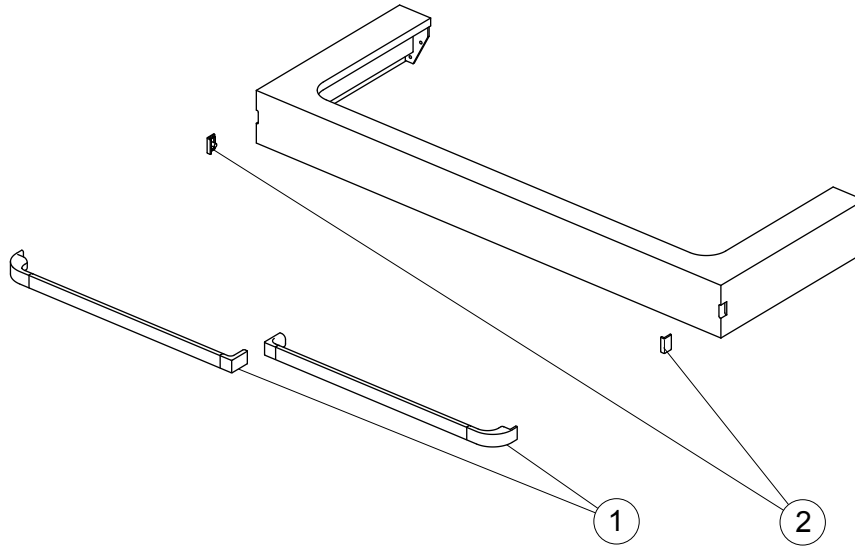

Spare parts

Basin Structure 1200

Item	Description	Colour/Finish	Code No.	Quantity
1	Handle 120	AA - Chromium plated FM - Soft Matt Brown WG - Glossy White	R4361AA R4361FM R4361WG	1
2	Cover plate for hole handle	FA - Glossy Light Grey FC - Glossy Light Brown WG - Glossy White	RV111FA RV111FC RV111WG	2