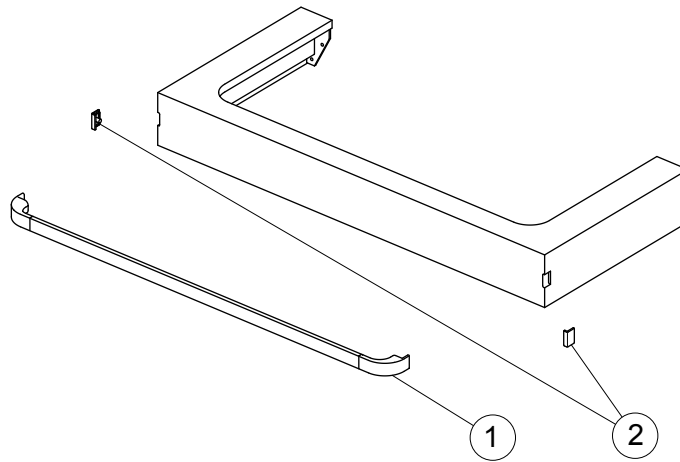

# Spare parts

Basin Structure 1000

Item	Description	Colour/Finish	Code No.	Quantity
1	Handle 100	AA - Chromium plated FM - Soft Matt Brown WG - Glossy White	R4360AA R4360FM R4360WG	1
2	Cover plate for hole handle	FA - Glossy Light Grey FC - Glossy Light Brown WG - Glossy White	RV111FA RV111FC RV111WG	2