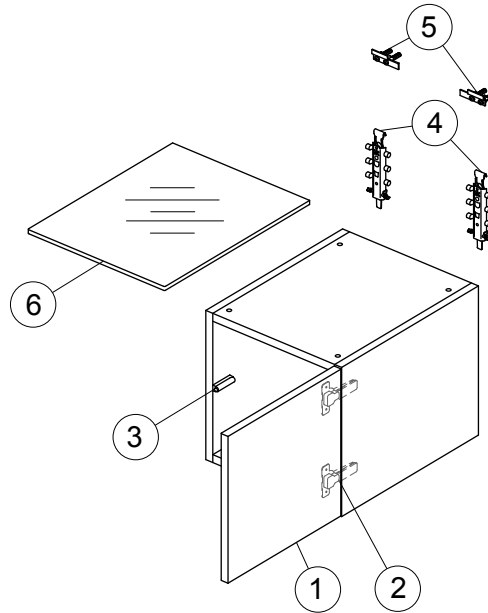

Item	Description	Colour/Finish	Code No.	Quantity
1	Door panel 35 H35	FA - Glossy Light Grey FC - Glossy Light Brown WG - Glossy White FF - Wood Light Brown FE - Wood Light Grey	RV089FA RV089FC RV089WG RV089FF RV089FE	1
2	Hinge KIT for door (standard hinge and plate)		RV07967	1 + 1
3	Hinge Push KIT (spring hinge and plate)		RV07767	1 + 1
4	Push Piston		RV08067	1
5	Hanging brackets KIT 2		RV11967	pair
6	Wall fixation KIT 2		RV11867	10
7	Glass worktop white 35		RV120SA	1

Item	Description	Colour/Finish	Code No.	Quantity
1	Door panel 35 H35 Blum	FA - Glossy Light Grey FC - Glossy Light Brown WG - Glossy White FF - Wood Light Brown FE - Wood Light Grey	RV124FA RV124FC RV124WG RV124FF RV124FE	1
2	Hinge Push KIT Blum (spring hinge and plate)		TV63367	1 + 1
3	Push Piston		RV08067	1
4	Hanging brackets KIT 2		RV11967	pair
5	Wall fixation KIT 2		RV11867	10
6	Glass worktop white 35		RV120SA	1