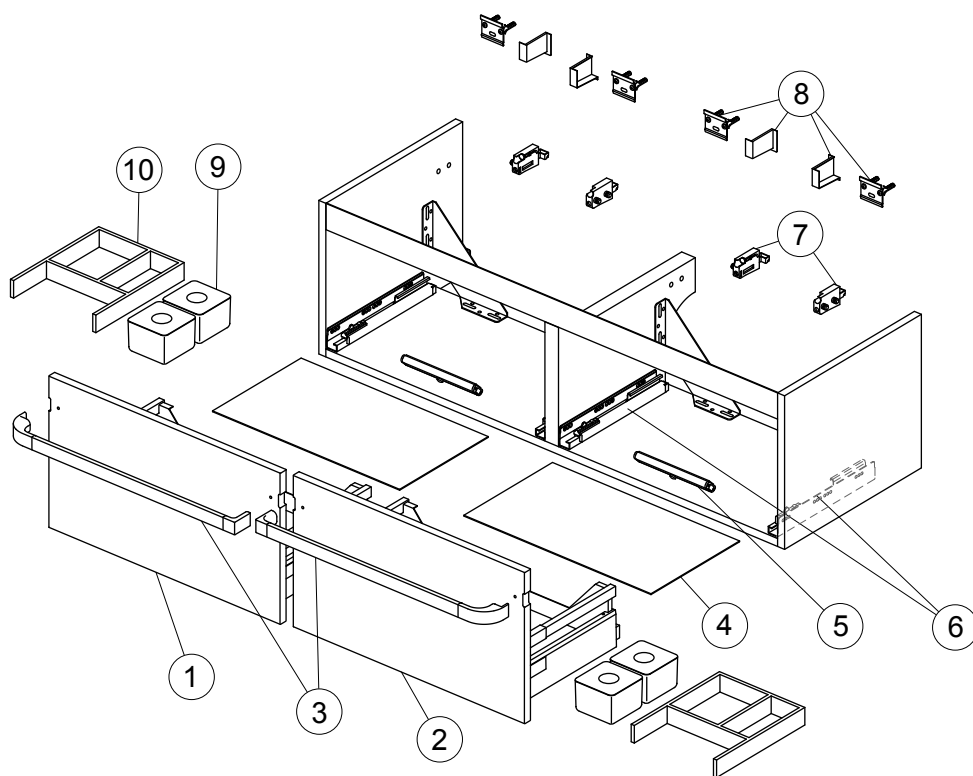

Spare parts

Basin Unit 1200

Item	Description	Colour/Finish	Code No.	Quantity
1	Front panel 120 for drawer LH	FA - Glossy Light Grey FC - Glossy Light Brown WG - Glossy White FF - Wood Light Brown FE - Wood Light Grey	RV112FA RV112FC RV112WG RV112FF RV112FE	1
2	Front panel 120 for drawer RH	FA - Glossy Light Grey FC - Glossy Light Brown WG - Glossy White FF - Wood Light Brown FE - Wood Light Grey	RV113FA RV113FC RV113WG RV113FF RV113FE	1
3	Handle 120	AA - Chromium plated FM - Soft Matt Brown WG - Glossy White	R4361AA R4361FM R4361WG	1
4	Antislip matress 60	RAL 1019	RV10567	1
		RAL 7038	RV10667	1
5	Belvedere LED Light	Chrome	R1753AA	1
6	Runner 300 KIT		RV07467	pair
7	Hanging brackets KIT 1		RV08267	pair
8	Wall fixation KIT 1		RV08167	12
9	Plastic box and lid	Transparent	RV05667	1
10	Wooden divider	WG - Glossy White	R4337WG	1