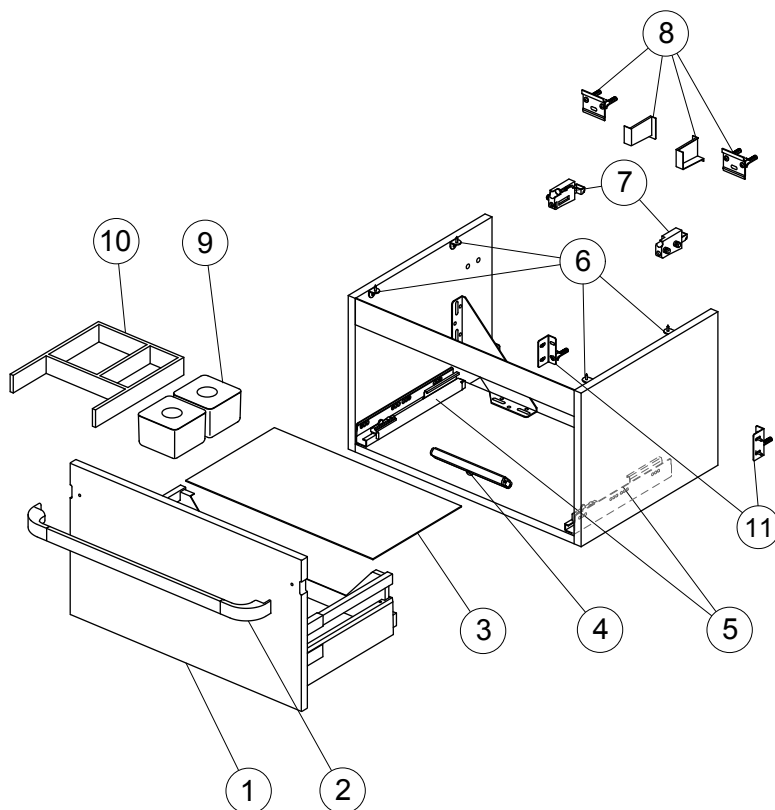

Spare parts

Basin Unit 600

Item	Description	Colour/Finish	Code No.	Quantity
1	Front panel 60 for drawer	FA - Glossy Light Grey FC - Glossy Light Brown WG - Glossy White FF - Wood Light Brown FE - Wood Light Grey	RV083FA RV083FC RV083WG RV083FF RV083FE	1
2	Handle 60	AA - Chromium plated FM - Soft Matt Brown WG - Glossy White	R4358AA R4358FM R4358WG	1
3	Antislip matress 60	RAL 1019	RV10567	1
		RAL 7038	RV10667	1
4	Belvedere LED Light	Chrome	R1753AA	1
5	Runner 300 KIT		RV07467	pair
6	Top brackets (Brackets & Screws)		TV38367	12
7	Hanging brackets KIT 1		RV08267	pair
8	Wall fixation KIT 1		RV08167	12
9	Plastic box and lid	Transparent	RV05667	1
10	Wooden divider	WG - Glossy White	R4337WG	1
11	Safety KIT (brackets, screws & plugs)		TV38767	12