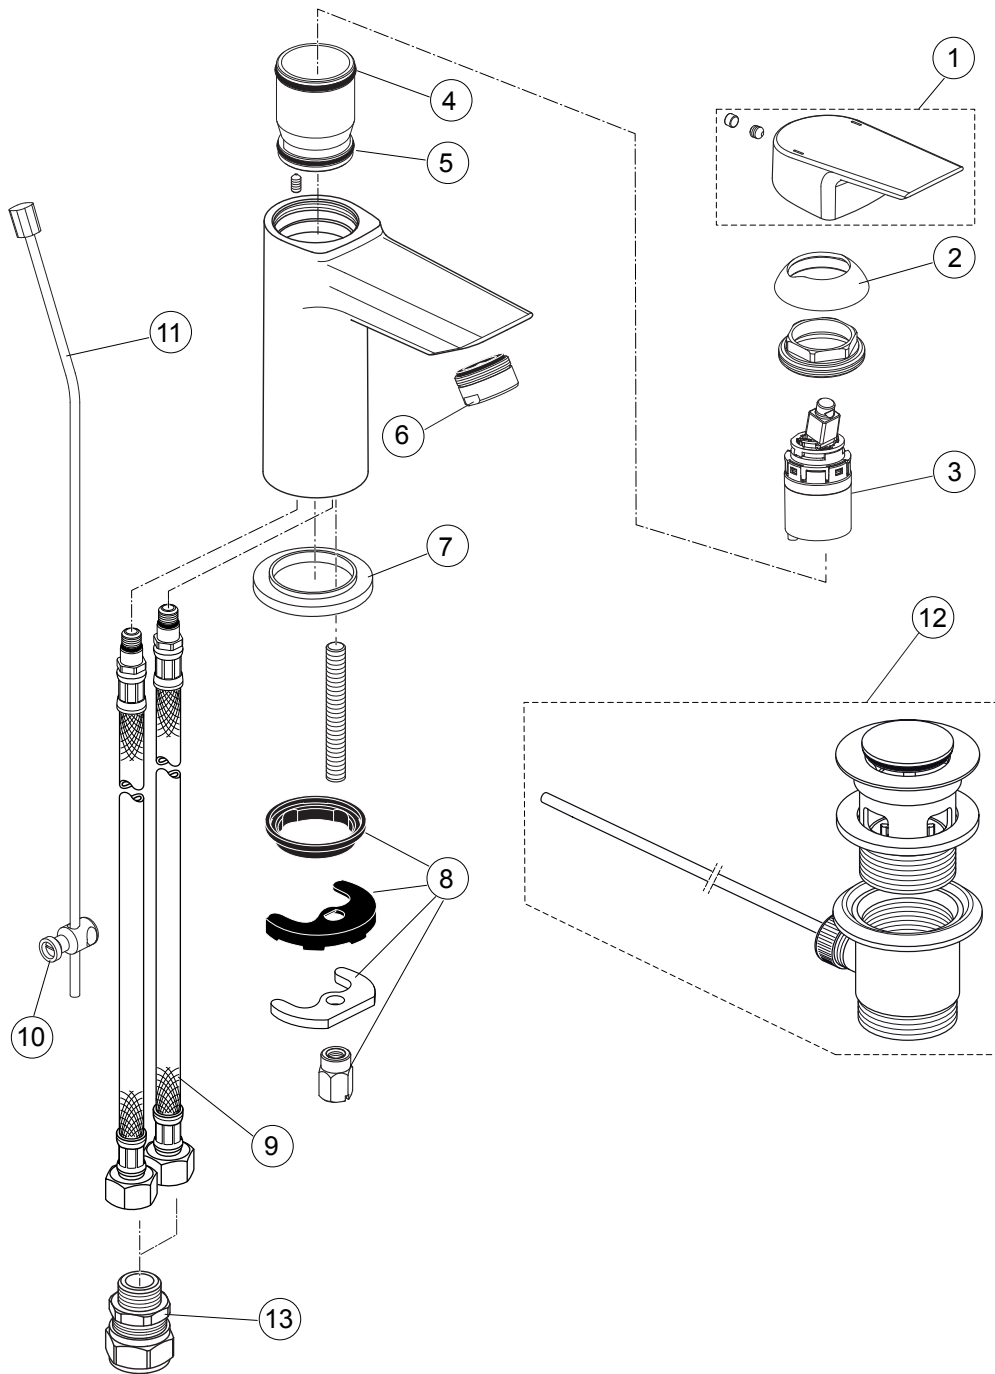

Produced since: Jan 2021

SL basin mixer flex. hose
with pop-up waste
chrome **A6592AA**

without pop-up waste
chrome **A6587AA**

SL basin mixer flex. hose
without pop-up waste
chrome **A6588AA**

Pos.	Description	Part-Number	Qty.	Pos.	Description	Part-Number	Qty.
1	Lever cpl. with Logo ISI	A 861 018 AA	1 Set	10	Bracket	A 961 172 NU	1 pcs
2	Cover cap	F 960 975 AA	1 pcs	11	Lift rod cpl.	B 961 119 AA	1 Set
3	Cartridge Kerox Ø28	A 861 396 NU	1 Set	12	Pop-up waste complete	B 960 853 AA	1 Set
4	O - Ring Ø 28 x 2	A 963 299 NU	1 pcs	13	Connector G3/8 D15	B 960 845 NU	2 pcs
5	O - Ring Ø 26,7 x 1,78	A 962 825 NU	1 pcs				
6	Aerator M24x1 - 5ltr/min	B 960 754 AA	1 pcs				
	Aerator M24x1 full flow	A 961 625 AA	1 pcs				
7	Escutcheon	B 960 712 AA	1 pcs				
8	Fixation kit	A 964 520 NU*	1 Set				
9	Flex. hose M10x1-G3/8-400	A 963 305 NU	1 pcs				

Pos.	Description	Part-Number	Qty.	Pos.	Description	Part-Number	Qty.
1	Lever cpl. with Logo ISI	A 861 018 AA	1 Set	13	Thread pin M4 x 8 ISO 4027		
2	Thread pin M5x6 DIN914	A 860 603 NU	1 pcs	14	Lift rod cpl. + Pos. 22	B 961 119 AA	1 Set
3	Handle plug	A 963 751 NU	1 pcs	15	Body		
4	Cover cap	F 960 975 AA	1 pcs	16	Aerator M24x1 - 5ltr/min	B 960 754 AA	1 pcs
5	Thread ring M36x1	B 961 087 NU	1 pcs		Aerator M24x1 full flow	A 961 625 AA	1 pcs
6	Handle srew M4			17	Escutcheon	B 960 712 AA	1 pcs
7	Lever adapter + screw	A 860 892 NU	1 Set	18	Bolt M8x63		
8	Cartridge Kerox Ø28 + Pos.7	F 960 855 NU	1 Set	19	Fixation kit	A 964 520 NU	1 Set
9	Hot water limiter - 3 parts	B 961 088 NU	1 Set	20	Flex. hose M10x1-G3/8-400	A 963 305 NU	1 pcs
10	Manifold			21	Connector G3/8 D15	B 960 845 NU	2 pcs
11	O - Ring Ø 28 x 2	A 963 299 NU	1 pcs	22	Bracket	A 961 172 NU	1 pcs
12	O - Ring Ø 26,7 x 1,78	A 962 825 NU	1 pcs	23	Pop-up waste complete	B 960 853 AA	1 Set