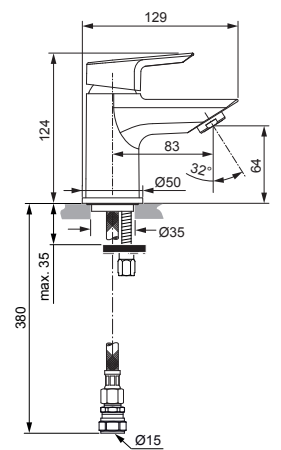

Produced since: Jan 2021

SL basin mixer flex. hose
with pop-up waste
chrome **A6592AA**

without pop-up waste
chrome **A6587AA**

SL basin mixer flex. hose
without pop-up waste
chrome **A6588AA**

Pos.	Description	Part-Number	Qty.	Pos.	Description	Part-Number	Qty.
1	Lever cpl. with Logo ISI	A 861 018 AA	1 Set	10	Bracket	A 961 172 NU	1 pcs
2	Cover cap	F 960 975 AA	1 pcs	11	Lift rod cpl.	B 961 119 AA	1 Set
3	Cartridge Kerox Ø28	A 861 396 NU	1 Set	12	Pop-up waste complete	B 960 853 AA	1 Set
4	O - Ring Ø 28 x 2	A 963 299 NU	1 pcs	13	Connector G3/8 D15	B 960 845 NU	2 pcs
5	O - Ring Ø 26,7 x 1,78	A 962 825 NU	1 pcs				
6	Aerator M24x1 - 5ltr/min	B 960 754 AA	1 pcs				
	Aerator M24x1 full flow	A 961 625 AA	1 pcs				
7	Escutcheon	B 960 712 AA	1 pcs				
8	Fixation kit	A 964 520 NU*	1 Set				
9	Flex. hose M10x1-G3/8-400	A 963 305 NU	1 pcs				

Pos.	Description	Part-Number	Qty.	Pos.	Description	Part-Number	Qty.
1	Lever cpl. with Logo ISI	A 861 018 AA	1 Set	13	Thread pin M4 x 8 ISO 4027		
2	Thread pin M5x6 DIN914	A 860 603 NU	1 pcs	14	Lift rod cpl. + Pos. 22	B 961 119 AA	1 Set
3	Handle plug	A 963 751 NU	1 pcs	15	Body		
4	Cover cap	F 960 975 AA	1 pcs	16	Aerator M24x1 - 5ltr/min	B 960 754 AA	1 pcs
5	Thread ring M36x1	B 961 087 NU	1 pcs		Aerator M24x1 full flow	A 961 625 AA	1 pcs
6	Handle srew M4			17	Escutcheon	B 960 712 AA	1 pcs
7	Lever adapter + screw	A 860 892 NU	1 Set	18	Bolt M8x63		
8	Cartridge Kerox Ø28 + Pos.7	F 960 855 NU	1 Set	19	Fixation kit	A 964 520 NU	1 Set
9	Hot water limiter - 3 parts	B 961 088 NU	1 Set	20	Flex. hose M10x1-G3/8-400	A 963 305 NU	1 pcs
10	Manifold			21	Connector G3/8 D15	B 960 845 NU	2 pcs
11	O - Ring Ø 28 x 2	A 963 299 NU	1 pcs	22	Bracket	A 961 172 NU	1 pcs
12	O - Ring Ø 26,7 x 1,78	A 962 825 NU	1 pcs	23	Pop-up waste complete	B 960 853 AA	1 Set