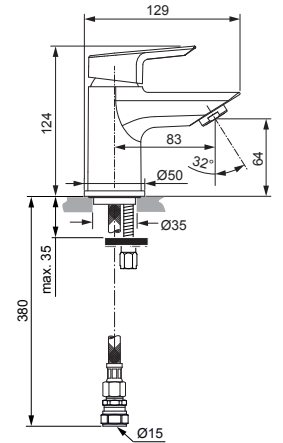

SL basin mixer flex. hose without pop-up waste chrome **A6588AA**

Pos.	Description	Part-Number	Qty.	Pos.	Description	Part-Number	Qty.
1	Lever cpl. with Logo ISI	A 861 018 AA	1 Set	13	Thread pin M4 x 8 ISO 4027		
2	Thread pin M5x6 DIN914	A 860 603 NU	1 pcs	14	Lift rod cpl. + Pos. 22	B 961 119 AA	1 Set
3	Handle plug	A 963 751 NU	1 pcs	15	Body		
4	Cover cap	F 960 975 AA	1 pcs	16	Aerator M24x1 - 5ltr/min	B 960 754 AA	1 pcs
5	Thread ring M36x1	B 961 087 NU	1 pcs		Aerator M24x1 full flow	A 961 625 AA	1 pcs
6	Handle srew M4			17	Escutcheon	B 960 712 AA	1 pcs
7	Lever adapter + screw	A 860 892 NU	1 Set	18	Bolt M8x63		
8	Cartridge Kerox Ø28 + Pos.7	F 960 855 NU	1 Set	19	Fixation kit	A 964 520 NU	1 Set
9	Hot water limiter - 3 parts	B 961 088 NU	1 Set	20	Flex. hose M10x1-G3/8-400	A 963 305 NU	1 pcs
10	Manifold			21	Connector G3/8 D15	B 960 845 NU	2 pcs
11	O - Ring Ø 28 x 2	A 963 299 NU	1 pcs	22	Bracket	A 961 172 NU	1 pcs
12	O - Ring Ø 26,7 x 1,78	A 962 825 NU	1 pcs	23	Pop-up waste complete	B 960 853 AA	1 Set