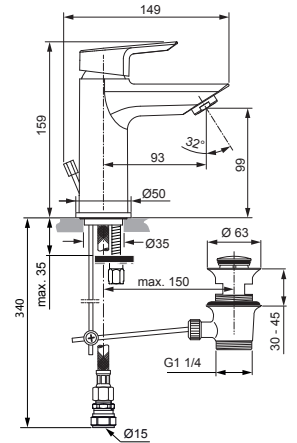

Produced since: Jan 2021

SL basin mixer flex. hose
with pop-up waste
chrome **A6592AA**

without pop-up waste
chrome **A6587AA**

SL basin mixer flex. hose
without pop-up waste
chrome **A6588AA**

Pos.	Description	Part-Number	Qty.	Pos.	Description	Part-Number	Qty.
1	Lever cpl. with Logo ISI	A 861 018 AA	1 Set	10	Bracket	A 961 172 NU	1 pcs
2	Cover cap	F 960 975 AA	1 pcs	11	Lift rod cpl.	B 961 119 AA	1 Set
3	Cartridge Kerox Ø28	A 861 396 NU	1 Set	12	Pop-up waste complete	B 960 853 AA	1 Set
4	O - Ring Ø 28 x 2	A 963 299 NU	1 pcs	13	Connector G3/8 D15	B 960 845 NU	2 pcs
5	O - Ring Ø 26,7 x 1,78	A 962 825 NU	1 pcs				
6	Aerator M24x1 - 5ltr/min	B 960 754 AA	1 pcs				
	Aerator M24x1 full flow	A 961 625 AA	1 pcs				
7	Escutcheon	B 960 712 AA	1 pcs				
8	Fixation kit	A 964 520 NU*	1 Set				
9	Flex. hose M10x1-G3/8-400	A 963 305 NU	1 pcs				

Pos.	Description	Part-Number	Qty.	Pos.	Description	Part-Number	Qty.
1	Lever cpl. with Logo ISI	A 861 018 AA	1 Set	13	Thread pin M4 x 8 ISO 4027		
2	Thread pin M5x6 DIN914	A 860 603 NU	1 pcs	14	Lift rod cpl. + Pos. 22	B 961 119 AA	1 Set
3	Handle plug	A 963 751 NU	1 pcs	15	Body		
4	Cover cap	F 960 975 AA	1 pcs	16	Aerator M24x1 - 5ltr/min	B 960 754 AA	1 pcs
5	Thread ring M36x1	B 961 087 NU	1 pcs		Aerator M24x1 full flow	A 961 625 AA	1 pcs
6	Handle srew M4			17	Escutcheon	B 960 712 AA	1 pcs
7	Lever adapter + screw	A 860 892 NU	1 Set	18	Bolt M8x63		
8	Cartridge Kerox Ø28 + Pos.7	F 960 855 NU	1 Set	19	Fixation kit	A 964 520 NU	1 Set
9	Hot water limiter - 3 parts	B 961 088 NU	1 Set	20	Flex. hose M10x1-G3/8-400	A 963 305 NU	1 pcs
10	Manifold			21	Connector G3/8 D15	B 960 845 NU	2 pcs
11	O - Ring Ø 28 x 2	A 963 299 NU	1 pcs	22	Bracket	A 961 172 NU	1 pcs
12	O - Ring Ø 26,7 x 1,78	A 962 825 NU	1 pcs	23	Pop-up waste complete	B 960 853 AA	1 Set