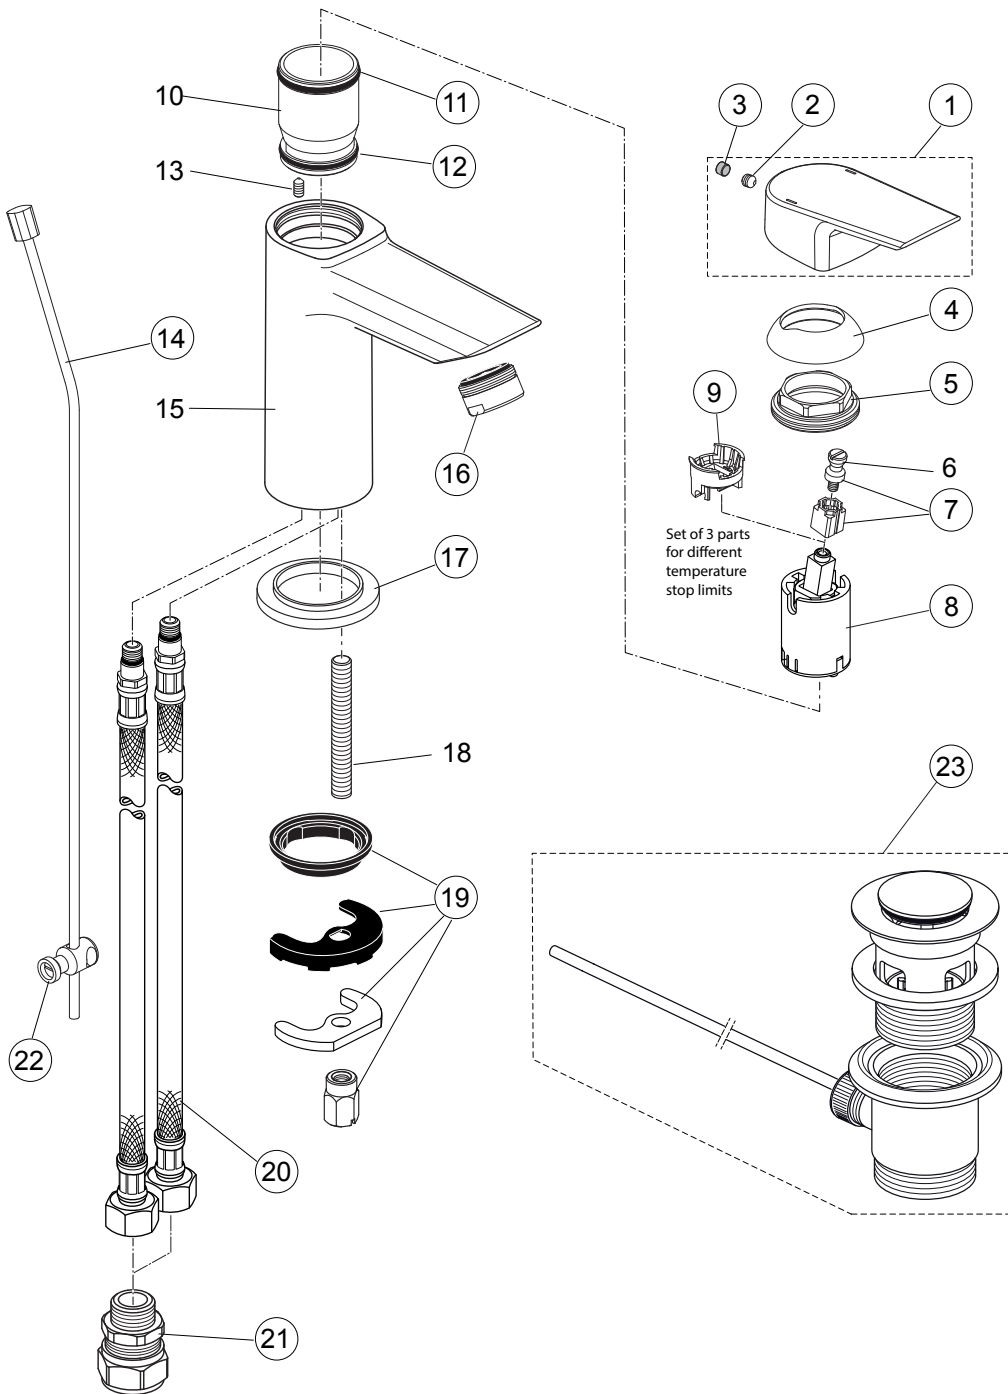

Produced since: Nov. 2015 - Jan 2021

SL basin mixer flex. hose with pop-up waste chrome **A6592AA**

without pop-up waste chrome **A6587AA**