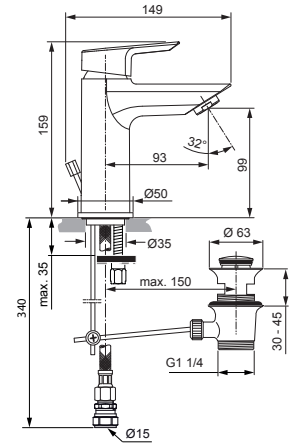

Produced since: Nov. 2015 - Jan 2021

SL basin mixer flex. hose with pop-up waste chrome **A6592AA**

without pop-up waste chrome **A6587AA**