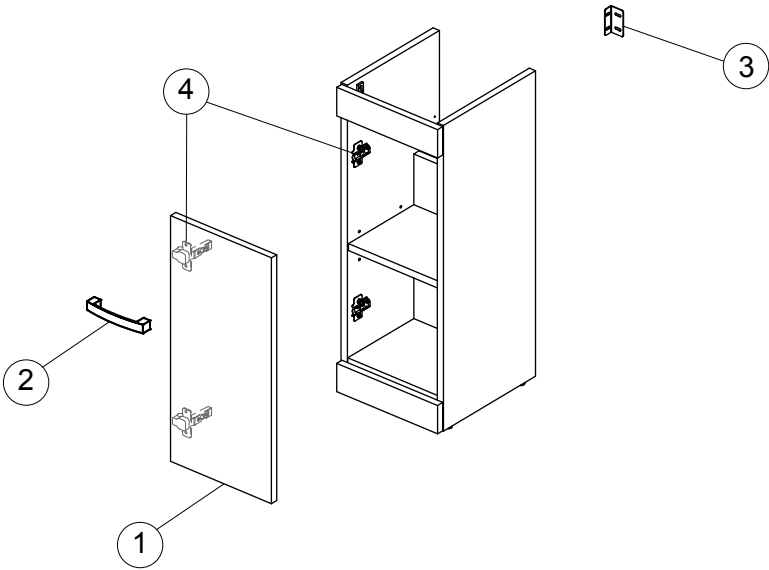

Spare parts

Pedestal unit

Item	Description	Colour/Finish	Code No.	Quantity
1	Door (With hinges)	WG - White SG - Gray OS - OAK	EV433WG EV433SG EV433OS	1
2	Handle + screws		EF03167	1
3	L-Bracket support		EF02467	1
4	Hinge KIT for door SC (Hinge + plate)		EV43667	1 + 1