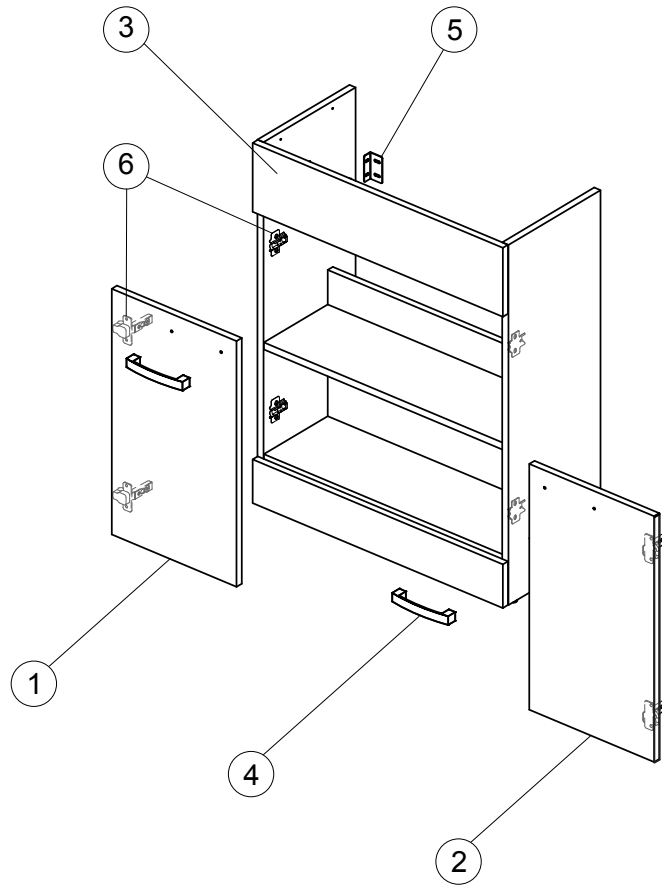

Spare parts

Semi-countertop Unit 65 2 doors

Item	Description	Colour/Finish	Code No.	Quantity
1	Left Hand Door 65 (With hinges)	WG - White SG - Gray OS - OAK	EF039WG EF039SG EF039OS	1
2	Right Hand Door 65 (With hinges)	WG - White SG - Gray OS - OAK	EF040WG EF040SG EF040OS	1
3	Upper panel 65	WG - White SG - Gray OS - OAK	EV449WG EV449SG EV449OS	1
4	Handle + screws		EF03167	1
5	L-Bracket support		EF02467	1
6	Hinge KIT for door SC (Hinge + plate)		EV43667	1 + 1