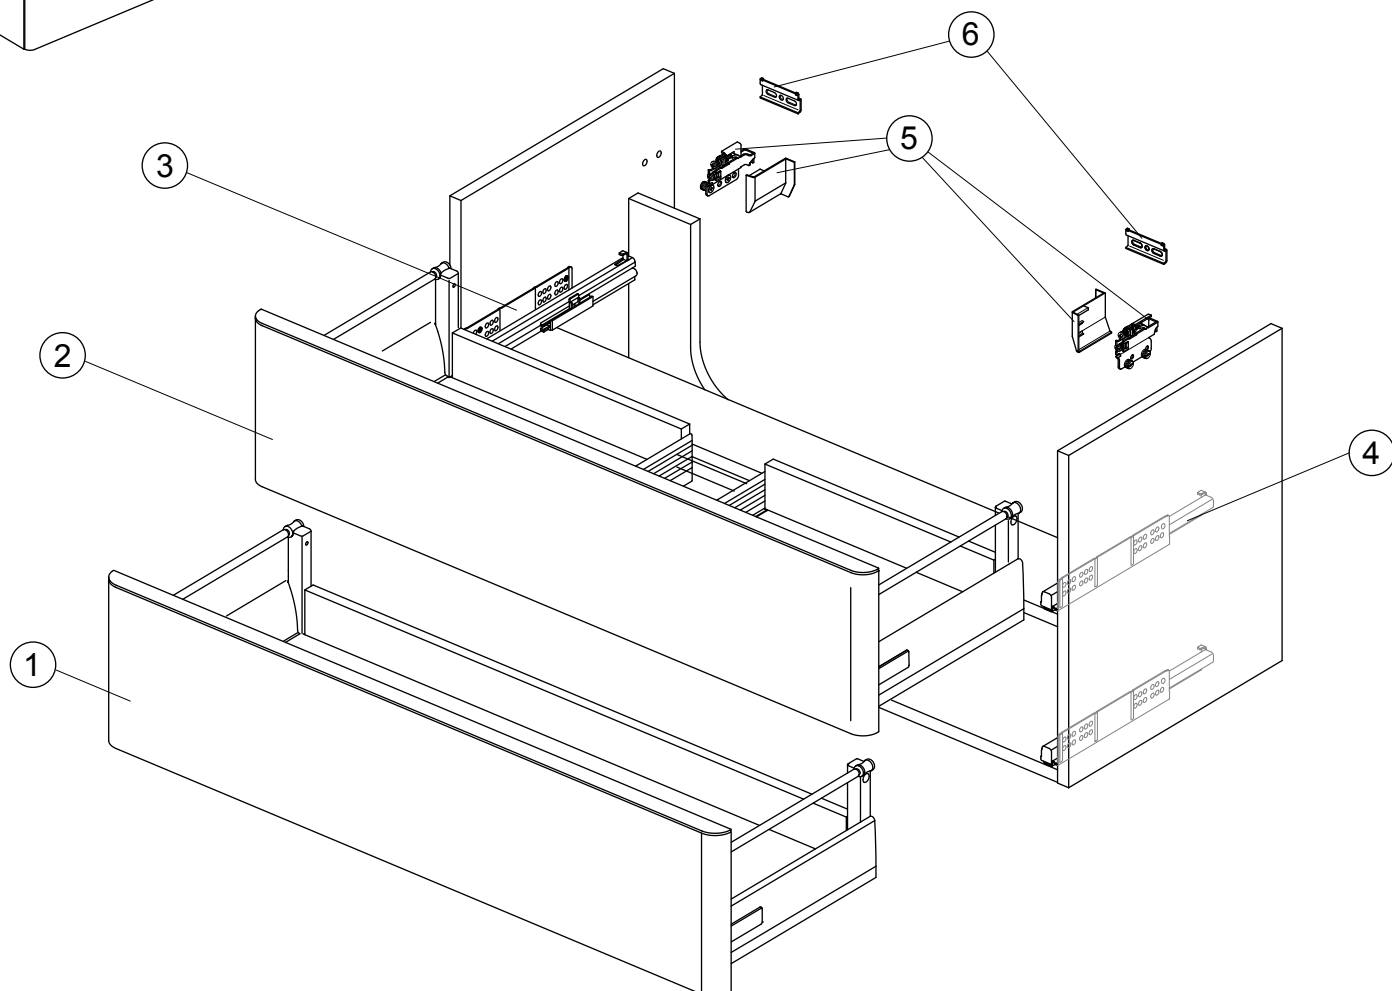

Spare parts

Softmood

T7802 1000x440x475

Exploded views item	Spare Description	Finish	SAP Spares code
1	SOFTMOOD DRAWER 1000 F/PNL LOWER	WG	TV024**
		S4	
		S5	
		S6	
2	SOFTMOOD DRAWER 1000 F/PNL	WG	TV006**
		S4	
		S5	
		S6	
3	SOFTMOOD DRAWER SLIDE RAIL LH	--	TV00267
4	SOFTMOOD DRAWER SLIDE RAIL RH	--	TV00367
5	SOFTMOOD UNIT TOP BRACKET	--	TV00467
6	DAYLIGHT WALL FIXATION SET K2213-K2216	--	K915867