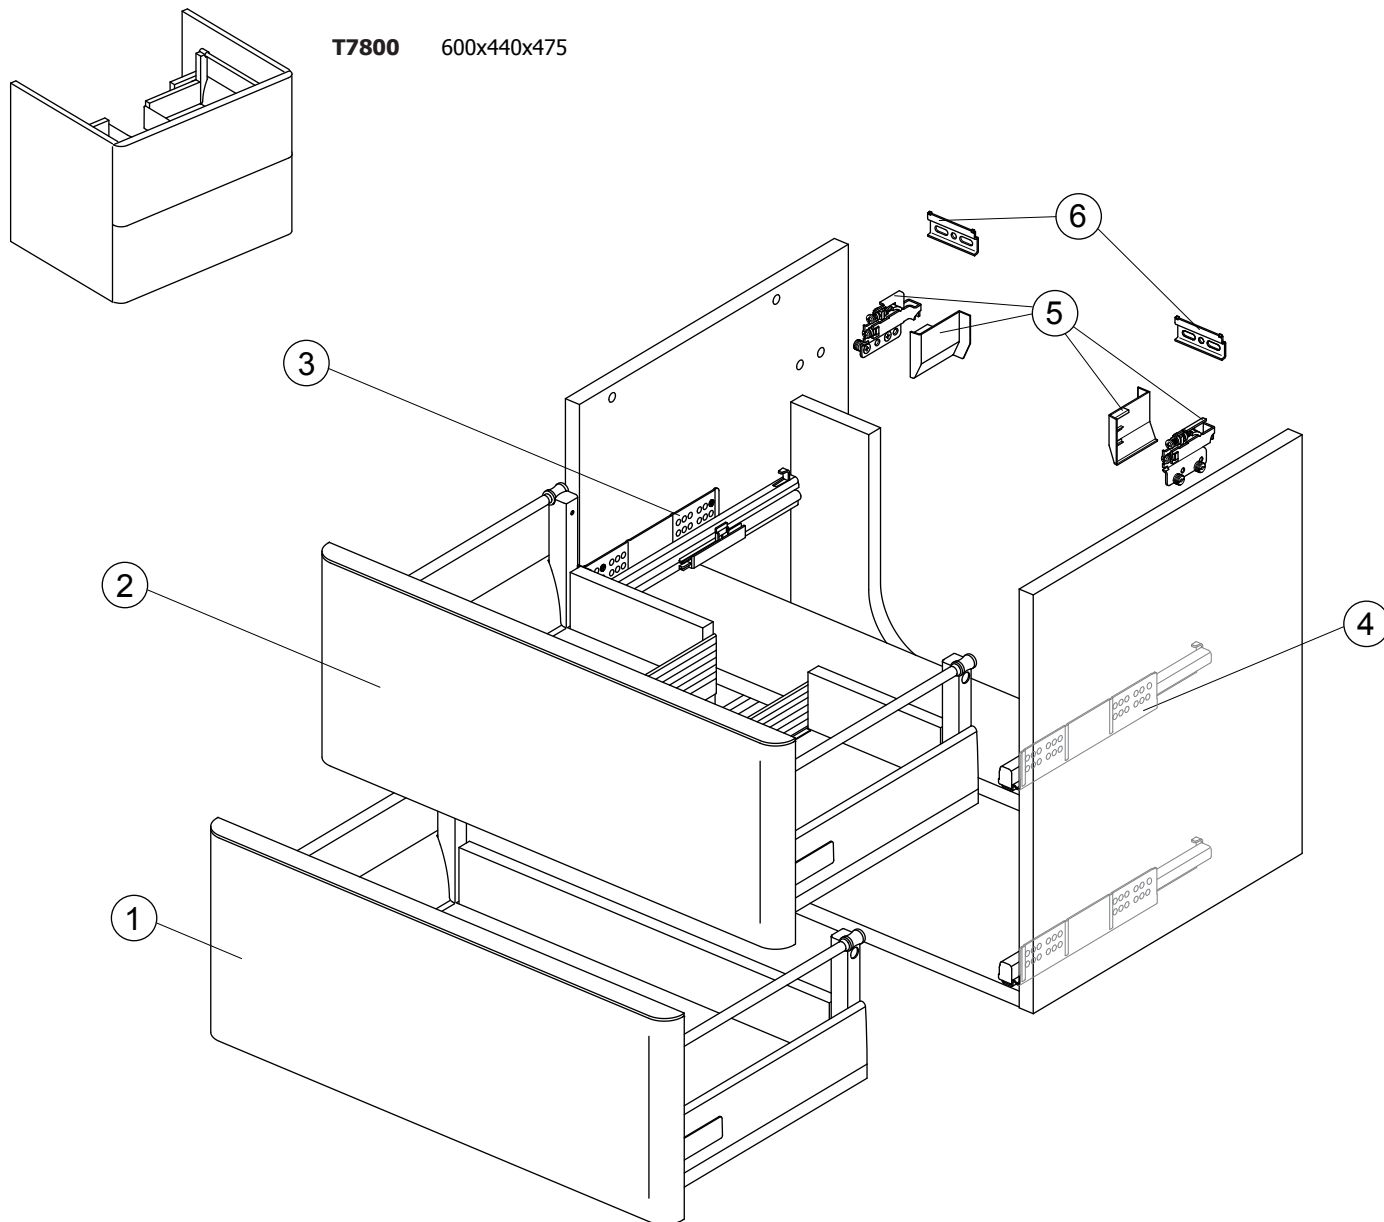

# Spare parts

Softmood

T7800 600x440x475

Exploded views item	Spare Description	Finish	SAP Spares code
1	SOFTMOOD DRAWER 600 F/PNL LOWER	WG	TV022**
		S4	
		S5	
		S6	
2	SOFTMOOD DRAWER 600 F/PNL	WG	TV001**
		S4	
		S5	
		S6	
3	SOFTMOOD DRAWER SLIDE RAIL LH	--	TV00267
4	SOFTMOOD DRAWER SLIDE RAIL RH	--	TV00367
5	SOFTMOOD UNIT TOP BRACKET	--	TV00467
6	DAYLIGHT WALL FIXATION SET K2213-K2216	--	K915867