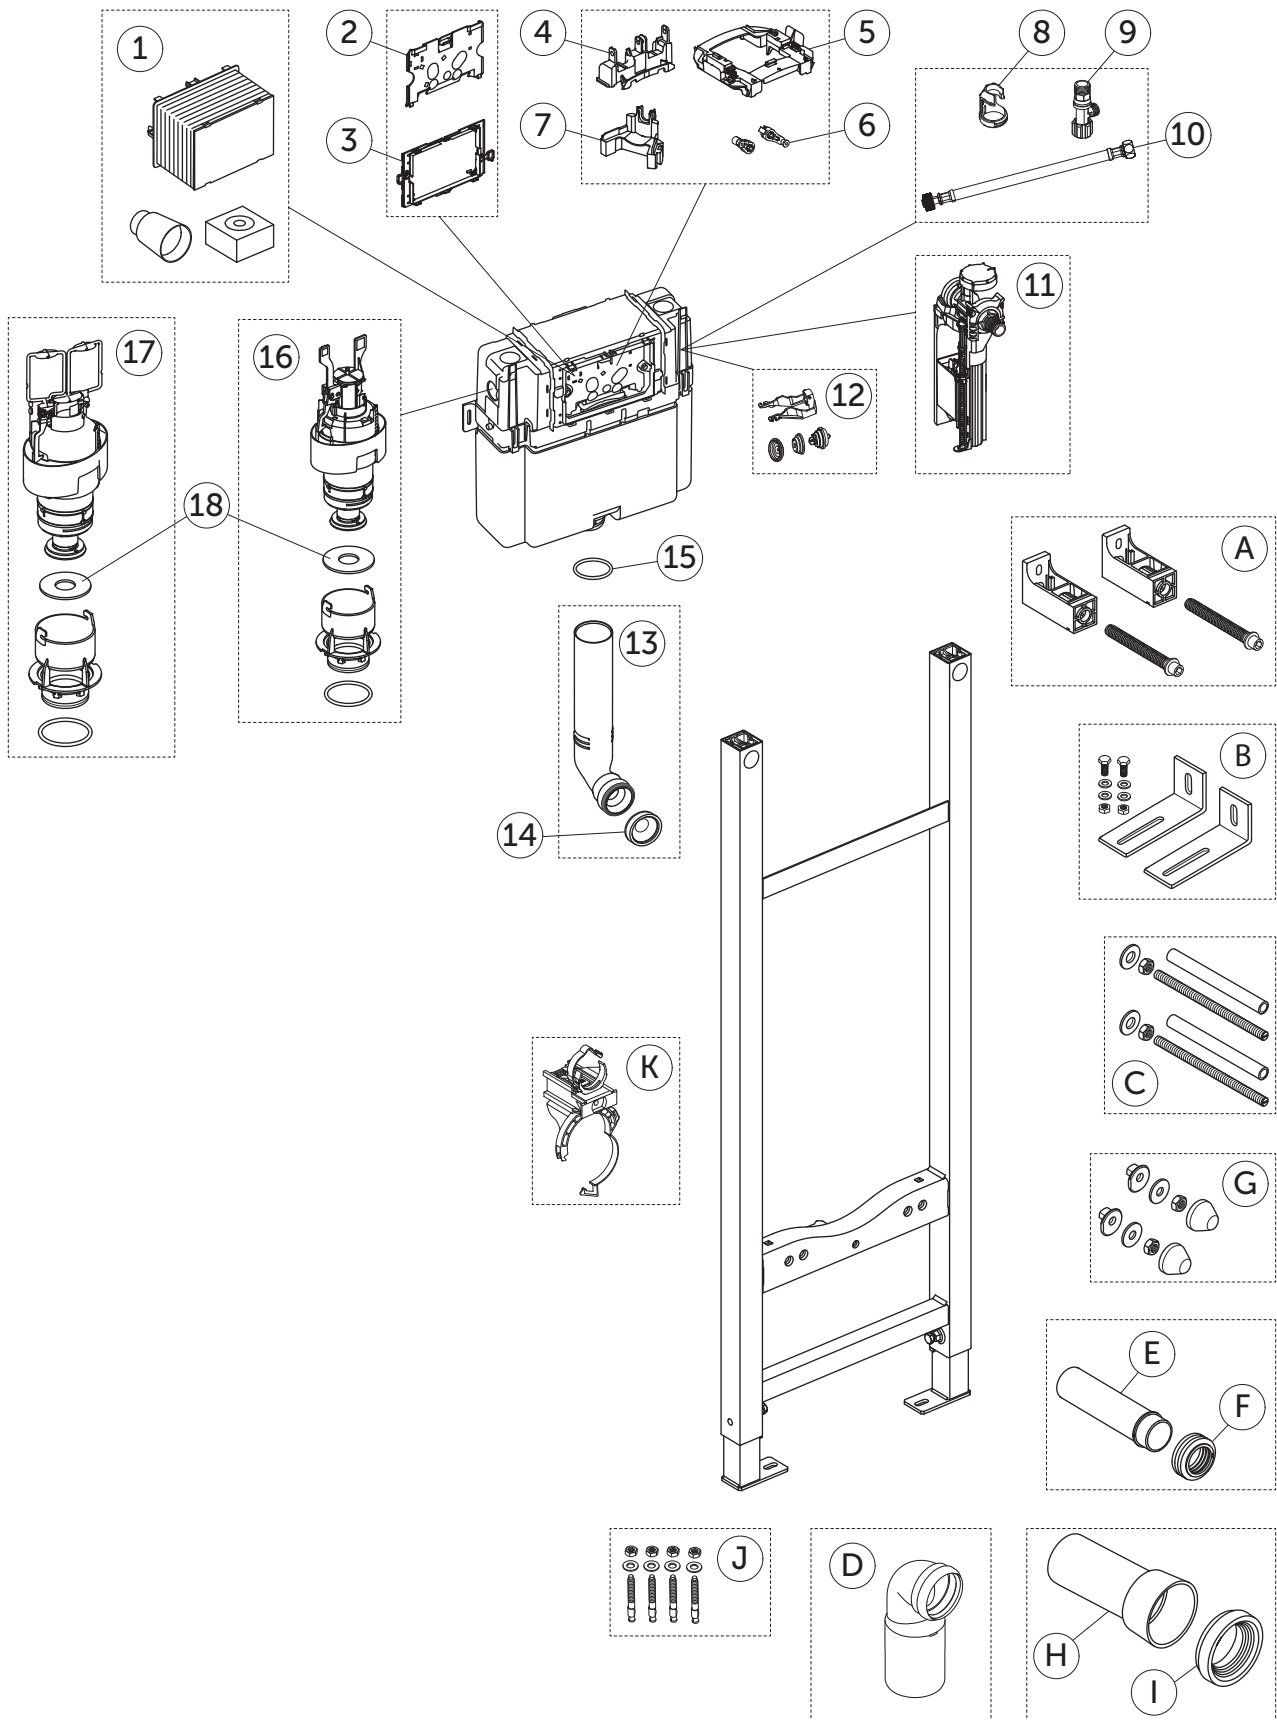

SPARE PARTS

PROSYS 150, Class 2

SPARE PARTS

PROSYS 150, Class 2

Item	Code	Description
1	RV16667	Prosys Service Tunnel
2	RV30467	Prosys Protective Plate For 150, 80 & Eco
3	RV26867	Prosys 150 & 80 Base For Protective Box
4	RV27067	Prosys 150 Lever Block
5	RV26967	Prosys 150 Central Block
6	RV20067	Control Plate Fixers
7	RV27367	Prosys 150 Inlet Valve Support
8	RV28467	Prosys 150 Stop Valve Support
9	RV16967	Prosys 150 Stop Valve
10	RV17267	Prosys 150 Flexible Hose 3/8 x 3/8 x 300mm
11	RV15367	Prosys Inlet SmartValve AUK1 Class 2
12	RV27667	Maintenance Kit For AG SmartValve
13	RV17567	Prosys 150 Cistern Flushpipe
14	RV21867	Prosys Flush Pipe Seal 150, 80 & ECO Dry wall Frame (PK x 5)
15	RV26467	Prosys 150 & Eco Flush pipe O-Ring Ø55 (x 5)
16	RV25167	Prosys 150 Class 2 Flush Valve Mechanical
17	RV25267	Prosys 150 Class 2 Flush Valve Pneumatic
18	RV15567	Prosys Outlet Valve Seal For 150, 80, ECO & 2.0 (PK x 10)
A	RV17767	Prosys EasyFix Wall Brackets L = 181mm for wall depth 150 > 210mm. To use with R027967
B	RV30567	Prosys 150 Metal Wall Fixing Brackets for 820mm High WC Frames
C	RV27167	Prosys WC Bowl Fixation Rods M12 x 2
D	RV22567	Prosys Outlet Bend 90 x 110mm
E	RV19967	Prosys Flush Pipe 180mm x Ø45 & Seal
F	RV26767	Prosys Flush Pipe Connection to WC Ø40/45 (PK x 5)
G	R0201AC	Prosys WC Fixings Protective Caps White
	R0201AA	Prosys WC Fixings Protective Caps Chrome
H	RV18267	Prosys WC connection pipe diam 90x250
I	RV18367	Prosys Rubber Seal For WC bowl Ø125
J	RV17867	Prosys Wall & Floor Fixation Screws (x 4) For Standard Dry Wall WC Frames
K	RV19167	Prosys Adjustable Outlet Bend Support Bracket to suit 150/120 Dry Wall WC Frames