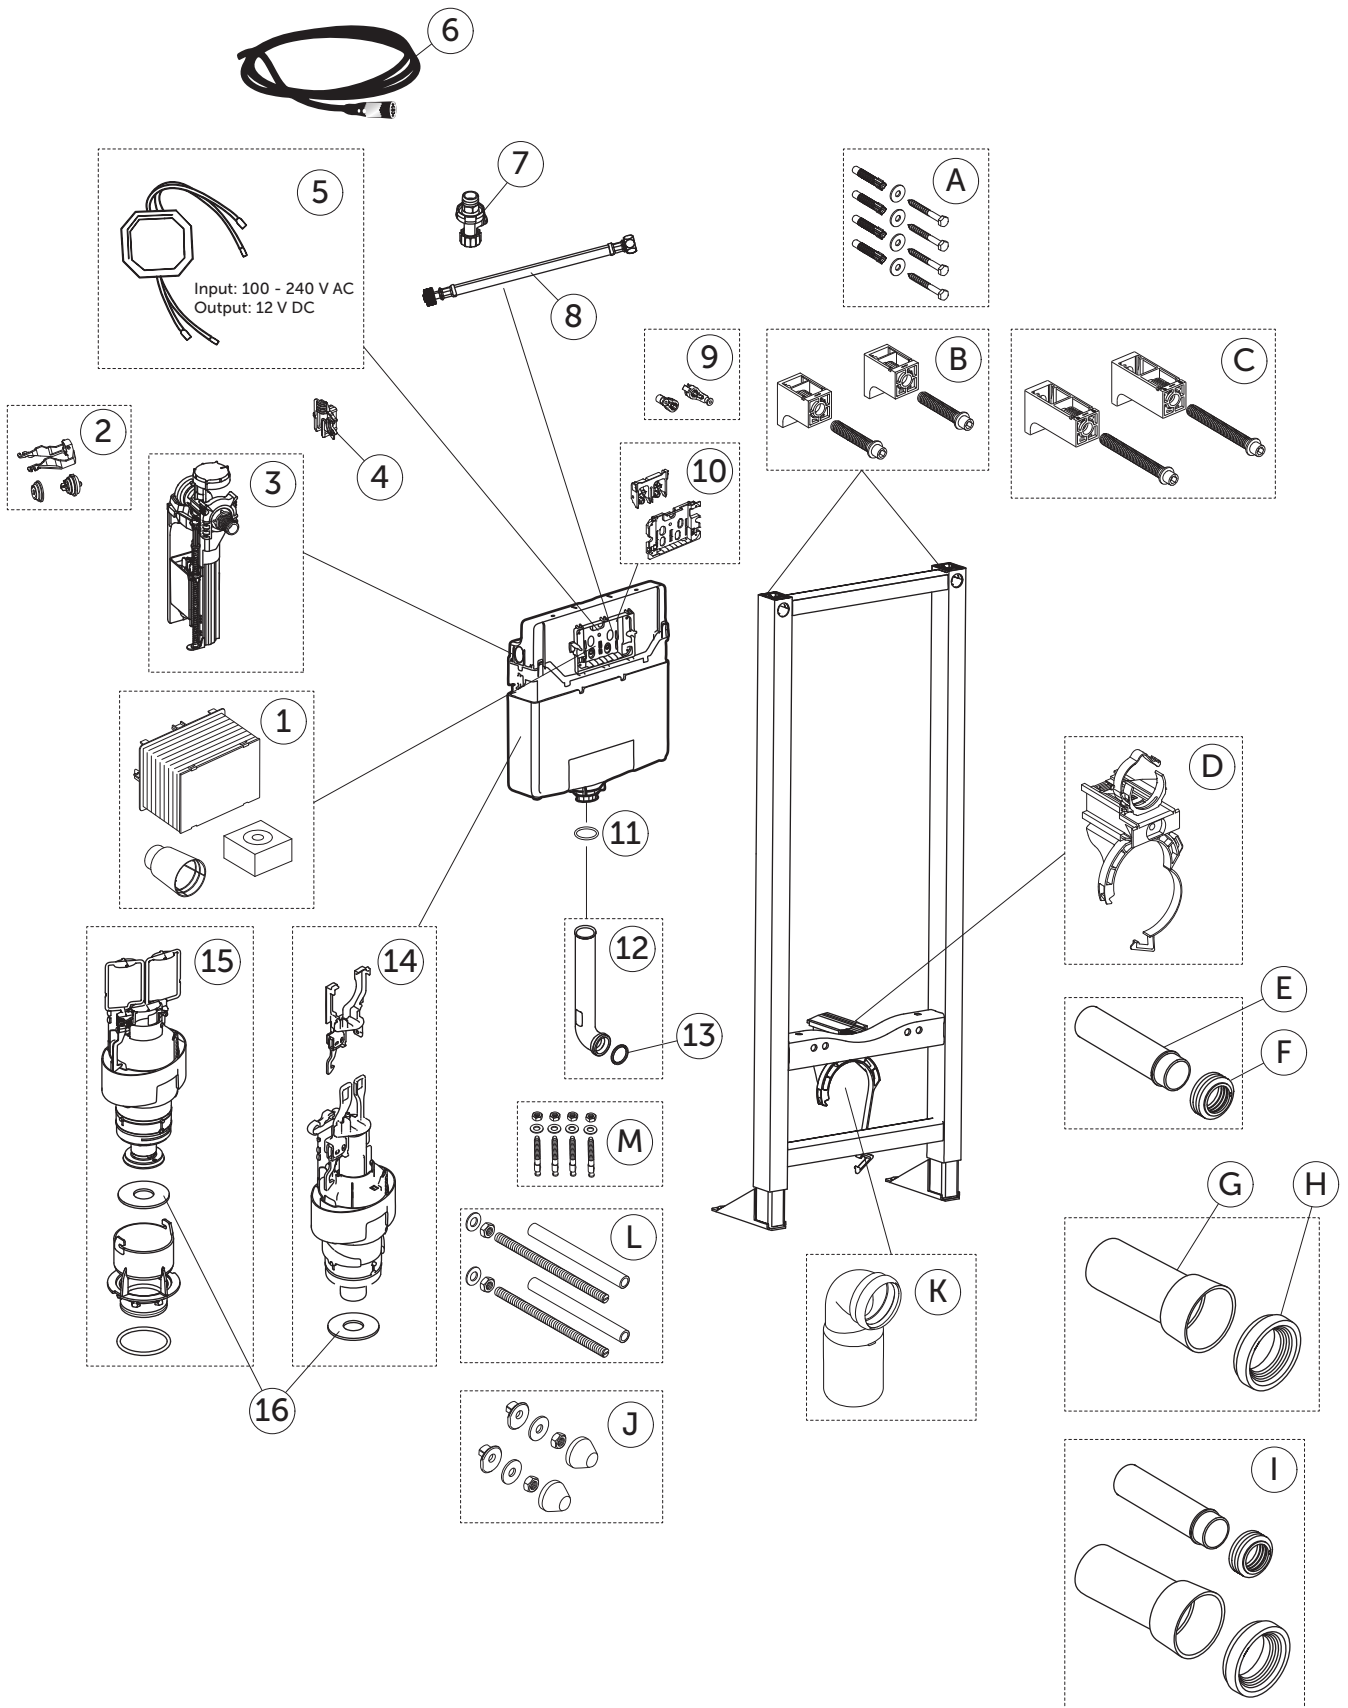

SPARE PARTS

PROSYS 120, Class 2

SPARE PARTS

PROSYS 120, Class 2

REP.	CODE	DESCRIPTION
1	RV16667	Prosys Service Tunnel
2	RV27667	Maintenance KIT For AG SmartValve
3	RV15367	Prosys Inlet SmartValve AUK1 Class 2
4	RV27467	Prosys 120 Inlet Valve Support (PK x 5)
5	R009367	Prosys Transformer For Septa Pro E1 & E2
6	RV28367	Power Cable For Septa Pro E1 & E2 Sensor Operated Flushplates
7	RV16767	Prosys 120 Stop Valve
8	RV17067	Prosys 120 Flexible Hose 3/8 x 3/8 x 215
9	RV20067	Control Plate Fixers
10	RV24167	Prosys 120 Plate & Mechanical Outlet Valve Lever
11	RV29267	Prosys 120 Flush Pipe Seal Ø40 (PK x 4)
12	RV17367	Prosys 120 Flush Pipe For Cisterns R0317/R0318
13	RV27767	Prosys 120 Flush Pipe Seal (PK x 5)
14	RV25367	Prosys 120 Class 2 Flush Valve Mechanical
15	RV25467	Prosys 120 Class 2 Flush Valve Pneumatic
16	RV15667	Prosys 120 Outlet Valve Seal (PK x 10)
A	RV17867	Prosys Wall & Floor Fixation Screws (x 4) For Standard Dry Wall WC Frames
B	RV17667	Prosys 120 EasyFix Wall Brackets L=144mm For Wall Depth 120 > 180mm
C	RV17767	Prosys 120 EasyFix Wall Brackets L=181mm For Wall Depth 150 > 210mm
D	RV19167	Prosys 150 & 120 Adjustable Outlet Bend Support
E	RV19967	Prosys Flush Pipe 180mm x Ø45 Seal
F	RV26767	Prosys Flush Pipe Connection to WC Ø40/45 (PK x 5)
G	RV18267	Prosys WC Connection Pipe Ø90 x 250mm
H	RV18367	Prosy Rubber Seal For WC Bowl Ø125
I	RV23667	Prosys Connection Pipes Ø90 & Ø45 Pack
J	R0201AC	Prosys WC Fixings Protective Caps White
	R0201AA	Prosys WC Fixings Protective Caps Chrome
K	RV22567	Prosys Outlet Bend 90 x 110mm
L	RV27167	Prosys WC Bowl Fixation Rods M12 x 2
M	RV17967	Prosys Floor Fixation KIT For Freestanding WC Frame (x 4)

Ideal Standard