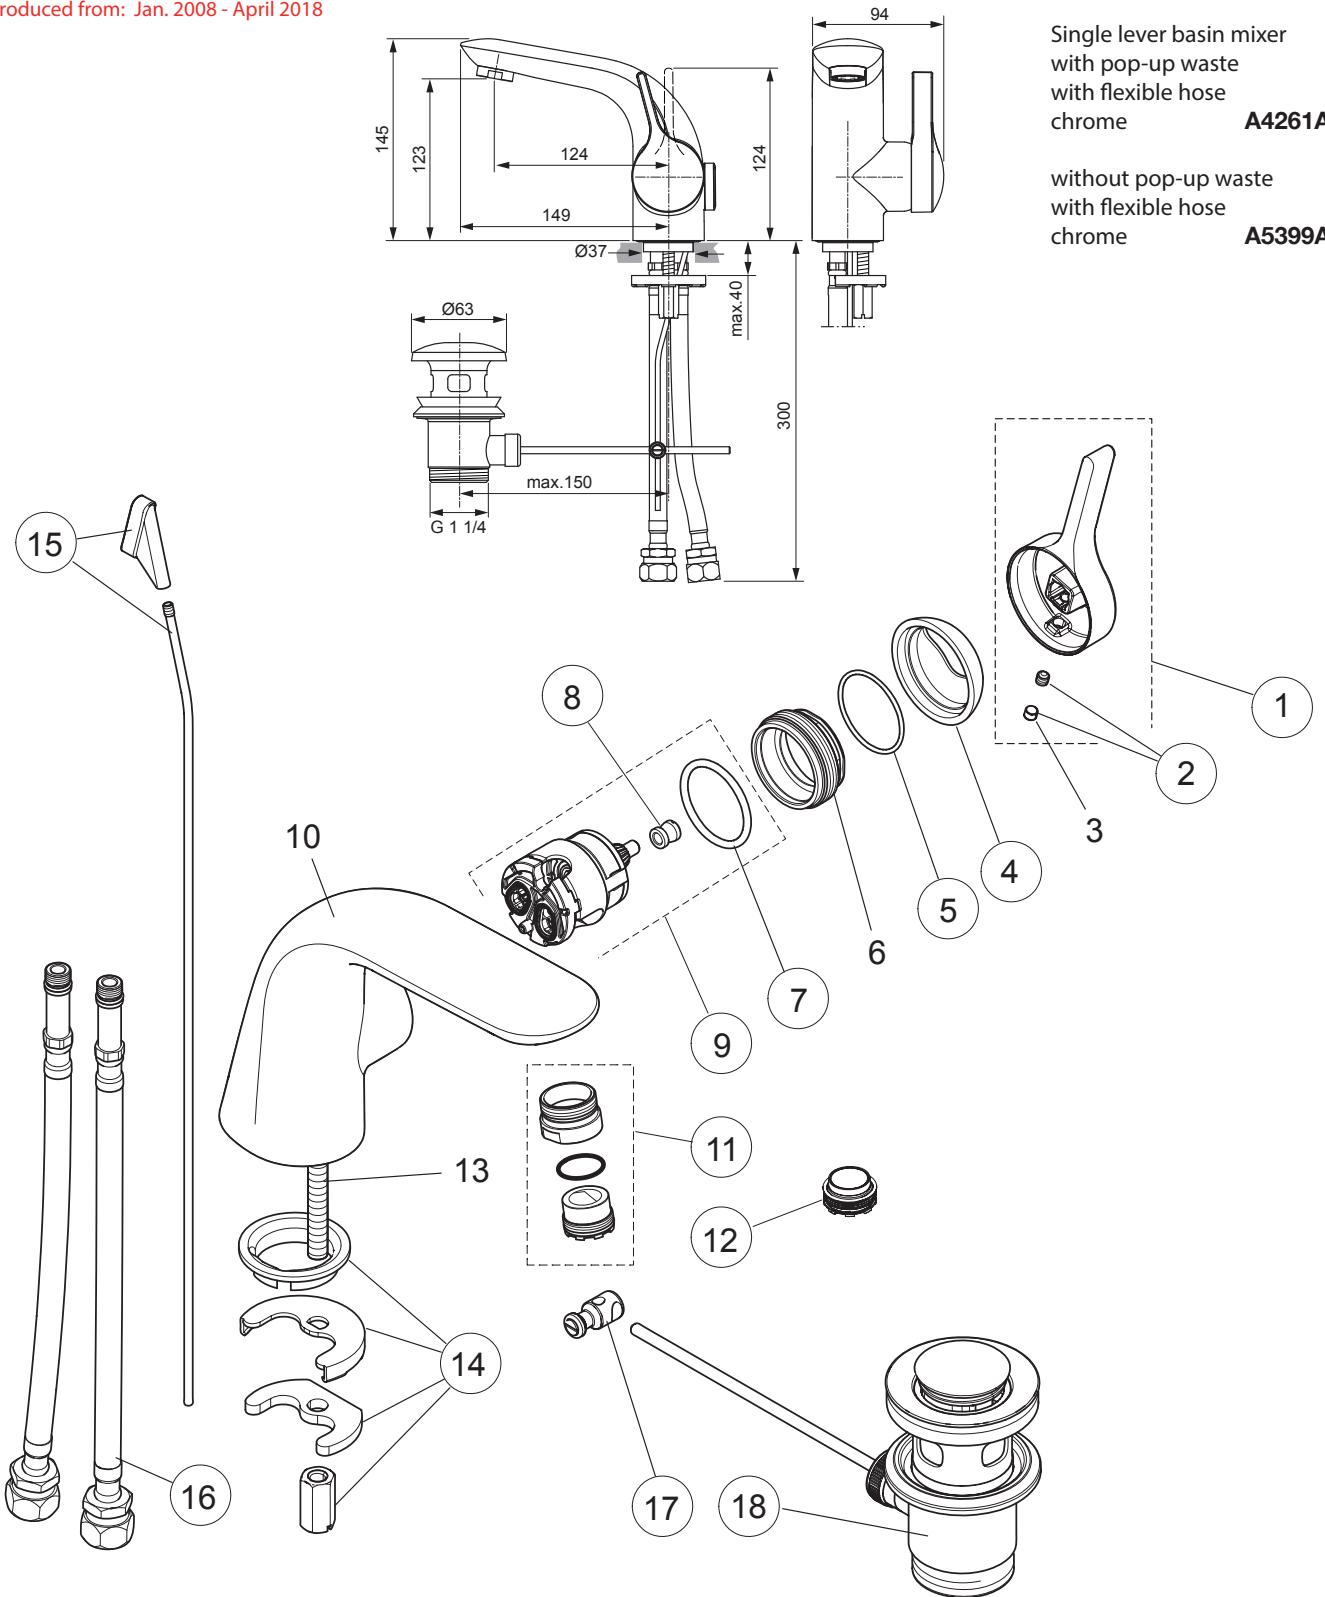

Produced from: Jan. 2008 - April 2018

Single lever basin mixer
with pop-up waste
with flexible hose
chrome **A4261AA**

without pop-up waste
with flexible hose
chrome **A5399AA**

Pos.	Description	Part-Number	Qty.	Pos.	Description	Part-Number	Qty.
1	Lever cpl. with Logo IS	A 962 068 AA	1 pcs	11	Aerator M24x1 complete	A 962 080 AA	1 pcs
2	Thread pin M5x6 DIN914	A 963 667 NU	1 pcs	12	Aerator M24x1 Cache 5Ltr.	A 962 079 NU	1 pcs
3	Cover shield	A 963 751 NU	1 pcs		Aerator key for Pos. 11+12	A 960 196 NU	1 pcs
4	Cartr. Cover (Cap)	A 961 485 AA	1 pcs	13	Stud M8 x 270		
5	O - Ring Ø 28,3 x 1,78	A 961 667 NU	2 pcs	14	Fixation-set	A 960 001 NU	1 pcs
6	Clamping nut M43 x 1,5			15	Pull knob with rod	A 962 081 AA	1 pcs
7	O - Ring Ø 35 x 3,2	A 962 715 NU	1 pcs	16	Flex. hose M12x1 / G1/2	A 962 082 NU	1 pcs
8	Nut f. handle adaption	A 963 372 NU	1 pcs	17	Bracket	A 963 404 NU	1 pcs
9	Cartridge Multiport cpl.	A 962 985 NU	1 pcs	18	Pop-up waste complete	A 961 230 AA	1 pcs
10	Body