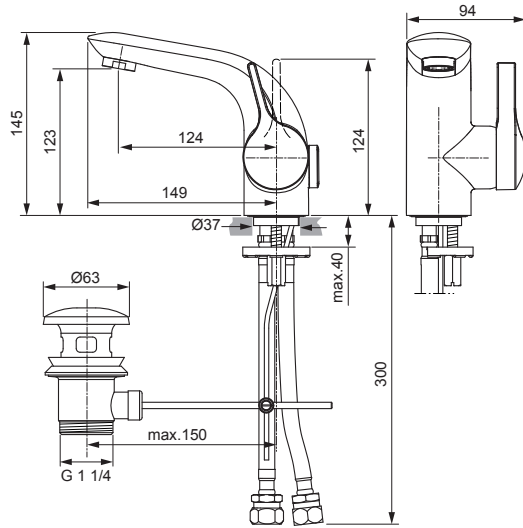

Produced from: May 2018

Single lever basin mixer
with pop-up waste
with flexible hose
chrome **A4261AA**

without pop-up waste
with flexible hose
chrome **A5399AA**

Pos.	Description	Part-Number	Qty.	Pos.	Description	Part-Number	Qty.
1	Lever cpl. with Logo IS	A 861 316 AA	1 Set	13	Body		
2	Thread pin M5x6 + Cap	A 962 041 NU*	1 Set	14	Aerator M24x1 complete	A 962 080 AA	1 pcs
3	Cover cap	B 961 373 AA	1 pcs	15	Aerator M21.5x1 fullflow	A 960 191 NU	1 pcs
4	Thread ring M36x1 + Key	B 961 374 NU	1 pcs	16	Aerator key for Pos. 14+15	A 960 196 NU	1 pcs
5	Key for pos. 4	B 960 650 NU	1 pcs	17	Stud M8 x 270		
6	Hot limit stop	A 861 181 NU	1 pcs	18	Fixation-set	A 960 001 NU	1 pcs
7	Cartridge Ø38 + Pos. 5 + 8	A 861 156 NU*	1 Set	19	Pull knob with rod	A 960 654 AA	1 pcs
8	Pin (contained in Pos. 7)			20	Flex. hose M12x1 / G1/2	A 962 082 NU	1 pcs
9	Insert (contained in Pos. 7)			21	Bracket	A 963 404 NU	1 pcs
10	Handle adapter + thread pin	A 861 317 NU	1 Set		Pop-up waste complete	A 961 230 AA	1 pcs
11	Support ring						
12	O - ring Ø 38 x 2.5 (contained in Pos. 7)						

Pos.	Description	Part-Number	Qty.	Pos.	Description	Part-Number	Qty.
1	Lever cpl. with Logo IS	A 962 068 AA	1 pcs	11	Aerator M24x1 complete	A 962 080 AA	1 pcs
2	Thread pin M5x6 DIN914	A 963 667 NU	1 pcs	12	Aerator M24x1 Cache 5Ltr.	A 962 079 NU	1 pcs
3	Cover shield	A 963 751 NU	1 pcs		Aerator key for Pos. 11+12	A 960 196 NU	1 pcs
4	Cartr. Cover (Cap)	A 961 485 AA	1 pcs	13	Stud M8 x 270		
5	O - Ring Ø 28,3 x 1,78	A 961 667 NU	2 pcs	14	Fixation-set	A 960 001 NU	1 pcs
6	Clamping nut M43 x 1,5			15	Pull knob with rod	A 962 081 AA	1 pcs
7	O - Ring Ø 35 x 3,2	A 962 715 NU	1 pcs	16	Flex. hose M12x1 / G1/2	A 962 082 NU	1 pcs
8	Nut f. handle adaption	A 963 372 NU	1 pcs	17	Bracket	A 963 404 NU	1 pcs
9	Cartridge Multiport cpl.	A 962 985 NU	1 pcs	18	Pop-up waste complete	A 961 230 AA	1 pcs
10	Body						