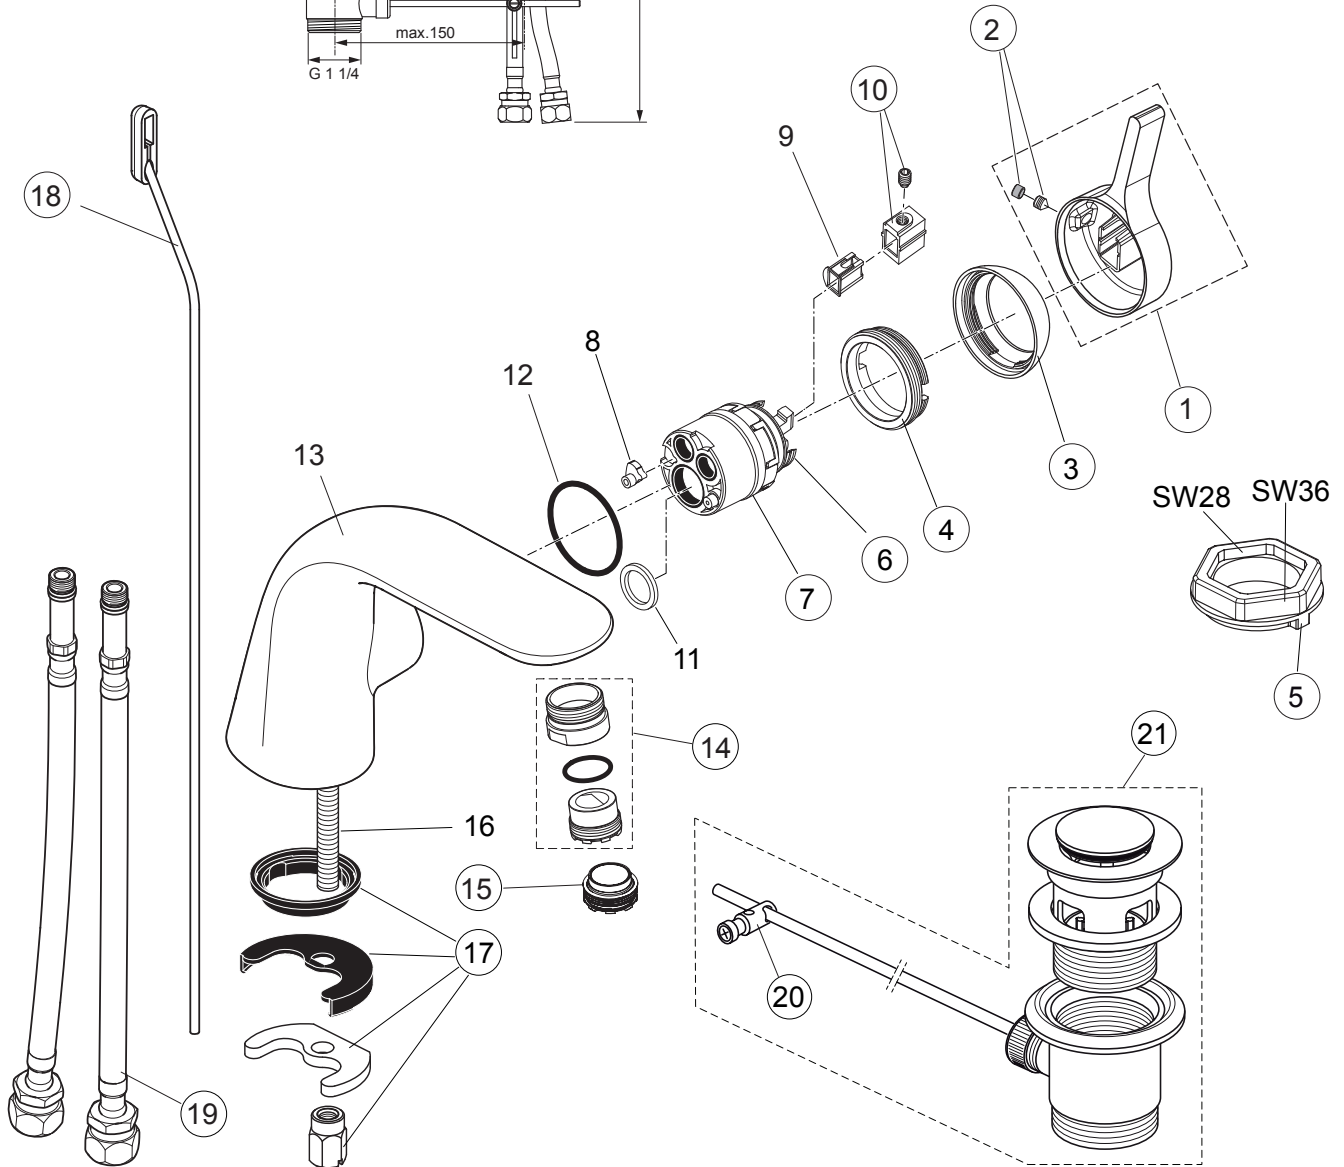

Produced from: May 2018

Single lever basin mixer
with pop-up waste
with flexible hose
chrome **A4261AA**

without pop-up waste
with flexible hose
chrome **A5399AA**

Pos.	Description	Part-Number	Qty.	Pos.	Description	Part-Number	Qty.
1	Lever cpl. with Logo IS	A 861 316 AA	1 Set	13	Body		
2	Thread pin M5x6 + Cap	A 962 041 NU*	1 Set	14	Aerator M24x1 complete	A 962 080 AA	1 pcs
3	Cover cap	B 961 373 AA	1 pcs	15	Aerator M21.5x1 fullflow	A 960 191 NU	1 pcs
4	Thread ring M36x1 + Key	B 961 374 NU	1 pcs	16	Aerator key for Pos. 14+15	A 960 196 NU	1 pcs
5	Key for pos. 4	B 960 650 NU	1 pcs	17	Stud M8 x 270		
6	Hot limit stop	A 861 181 NU	1 pcs	18	Fixation-set	A 960 001 NU	1 pcs
7	Cartridge Ø38 + Pos. 5 + 8	A 861 156 NU*	1 Set	19	Pull knob with rod	A 960 654 AA	1 pcs
8	Pin (contained in Pos. 7)			20	Flex. hose M12x1 / G1/2	A 962 082 NU	1 pcs
9	Insert (contained in Pos. 7)			21	Bracket	A 963 404 NU	1 pcs
10	Handle adapter + thread pin	A 861 317 NU	1 Set		Pop-up waste complete	A 961 230 AA	1 pcs
11	Support ring						
12	O - ring Ø 38 x 2.5 (contained in Pos. 7)						

Pos.	Description	Part-Number	Qty.	Pos.	Description	Part-Number	Qty.
1	Lever cpl. with Logo IS	A 962 068 AA	1 pcs	11	Aerator M24x1 complete	A 962 080 AA	1 pcs
2	Thread pin M5x6 DIN914	A 963 667 NU	1 pcs	12	Aerator M24x1 Cache 5Ltr.	A 962 079 NU	1 pcs
3	Cover shield	A 963 751 NU	1 pcs		Aerator key for Pos. 11+12	A 960 196 NU	1 pcs
4	Cartr. Cover (Cap)	A 961 485 AA	1 pcs	13	Stud M8 x 270		
5	O - Ring Ø 28,3 x 1,78	A 961 667 NU	2 pcs	14	Fixation-set	A 960 001 NU	1 pcs
6	Clamping nut M43 x 1,5			15	Pull knob with rod	A 962 081 AA	1 pcs
7	O - Ring Ø 35 x 3,2	A 962 715 NU	1 pcs	16	Flex. hose M12x1 / G1/2	A 962 082 NU	1 pcs
8	Nut f. handle adaption	A 963 372 NU	1 pcs	17	Bracket	A 963 404 NU	1 pcs
9	Cartridge Multiport cpl.	A 962 985 NU	1 pcs	18	Pop-up waste complete	A 961 230 AA	1 pcs
10	Body						