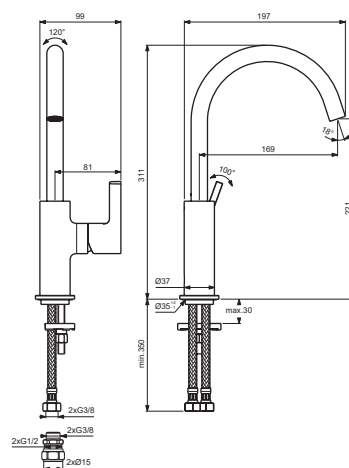

BC981XX

For XX=Coverage-Designate:

AA=chrome, GN=silver storm
 A2=brushed gold, A5=magnetic grey

For Instance:

B961662AA for chrome

Pos.	Signify	Spare parts-Nr.	Quantity	Pos.	Signify	Spare parts-Nr.	Quantity
1	Lever-compl.	A861451XX	1 Set				
2	Rubber button	A963751NU	1 Pcs.				
3	Rosette+Screw M33X1.5	A861417XX	1 Pcs.				
4	Cartridge Ø28mm	A861397NU	1 Pcs.				
5	Rubber cap Ø8.1x3	B960583NU	1 Pcs.				
6	Tub.spout R170mm	B961662XX	1 Pcs.				
7	Aerator cache 5 l/min	A962708NU	1 Pcs.				
8	Sealing set for tub.spout	B961253NU	1 Pcs.				
9	Base cover	A861227XX	1 Pcs.				
10	Connecting set	A964520NU	1 Set				
11	Fl.hose G3/8-L425mm	A962370NU	1 Pcs.				
12	Connector G3/8,Ø15-set	B960845NU	1 Set				